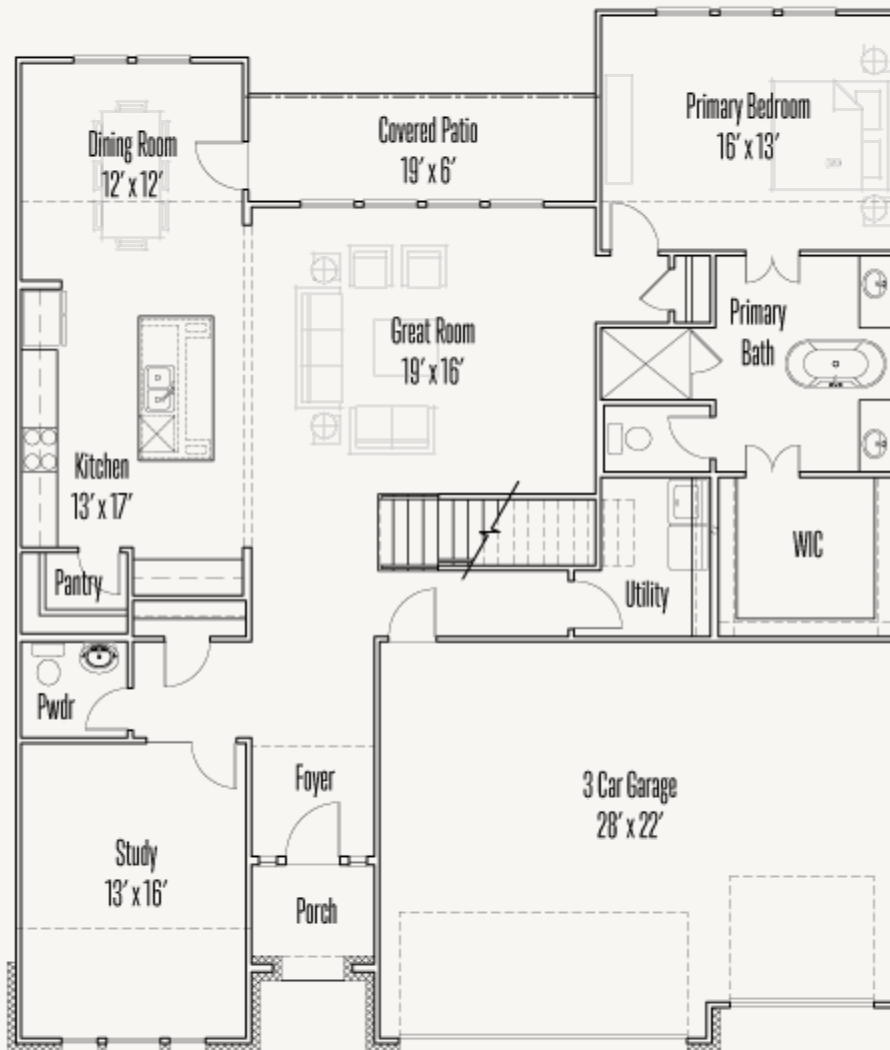

VENTANA : 60'S

STODDERT : 60-3098F.1

Elevation C

3,120 sq ft

4 Bedrooms

3.5
Bathrooms

2 Stories

3 Car Garage

VENTANA : 60'S

STODDERT : 60-3098F.1

FIRST FLOOR_C

VENTANA : 60'S

STODDERT : 60-3098F.1

SECOND FLOOR_C