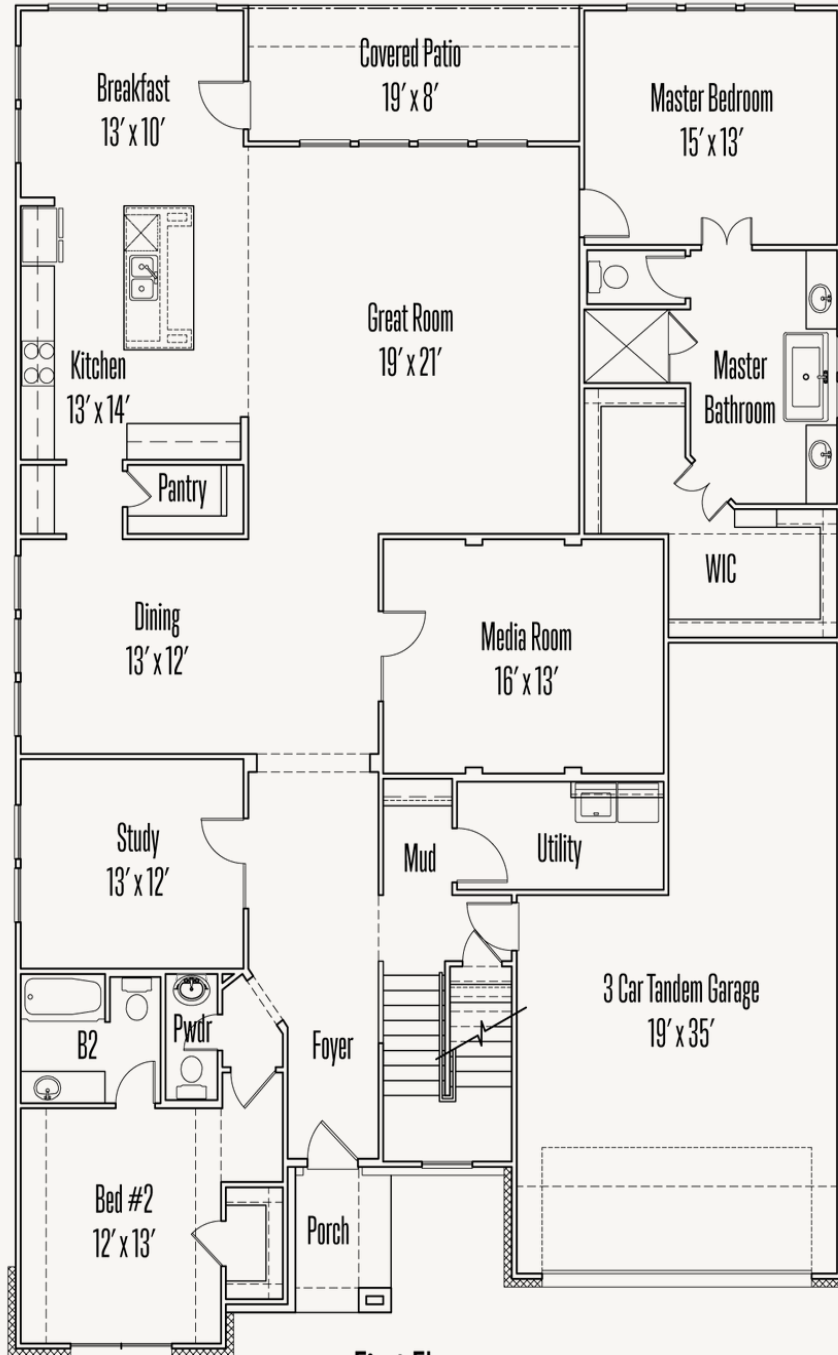

VENTANA : 60'S

TAYLOR : 60-3628F.1

Elevation A

Elevation B

Elevation C

3,668 sq ft

4 Bedrooms

3.5
Bathrooms

2 Stories

3 Car Garage

VENTANA : 60'S

TAYLOR : 60-3628F.1

FIRST FLOOR_A

First Floor

VENTANA : 60'S

TAYLOR : 60-3628F.1

SECOND FLOOR_A

Second Floor