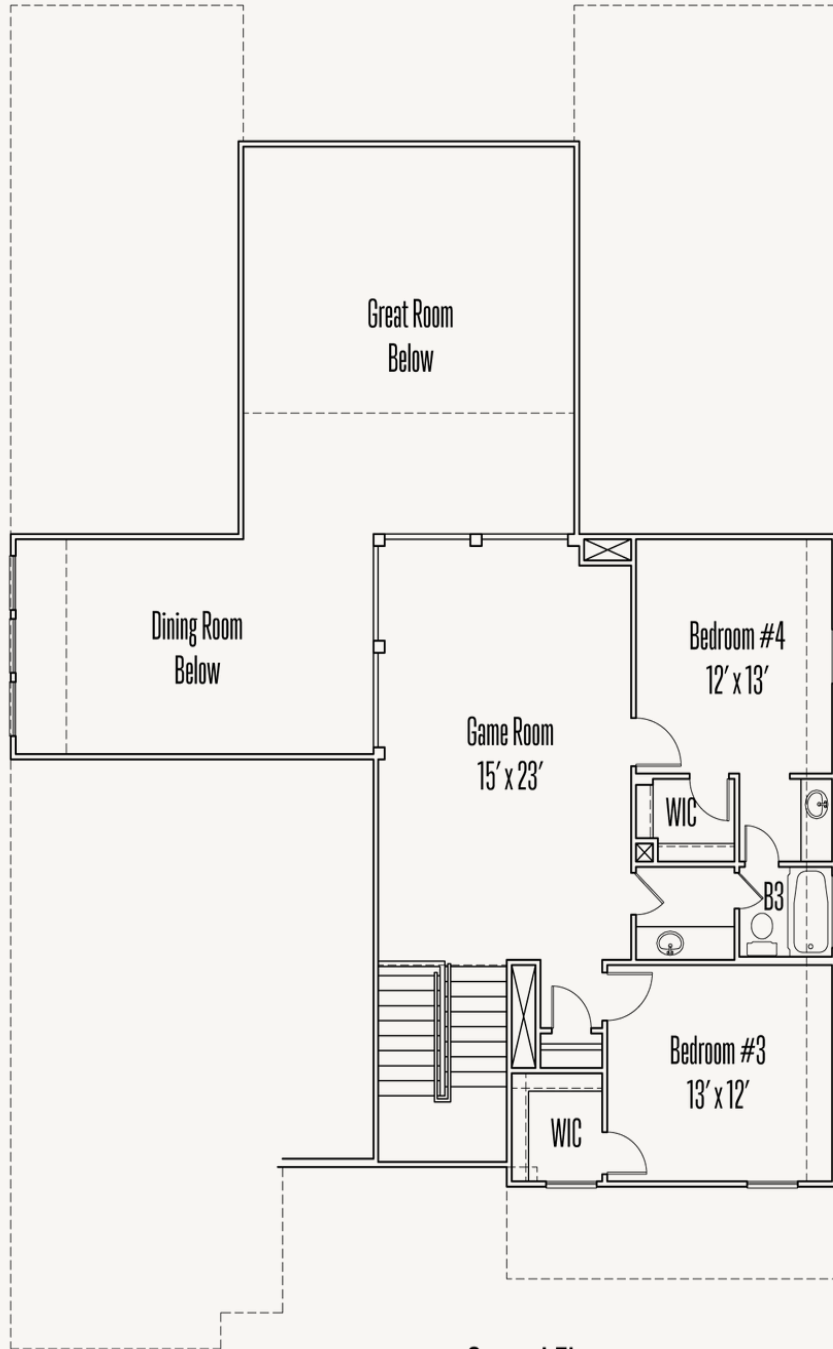

VENTANA : 60'S

TAYLOR : 60-3628F.1

Elevation A

Elevation B

Elevation C

3,668 sq ft

4 Bedrooms

3.5
Bathrooms

2 Stories

3 Car Garage

VENTANA : 60'S

TAYLOR : 60-3628F.1

FIRST FLOOR_A

First Floor

VENTANA : 60'S

TAYLOR : 60-3628F.1

SECOND FLOOR_A

Second Floor