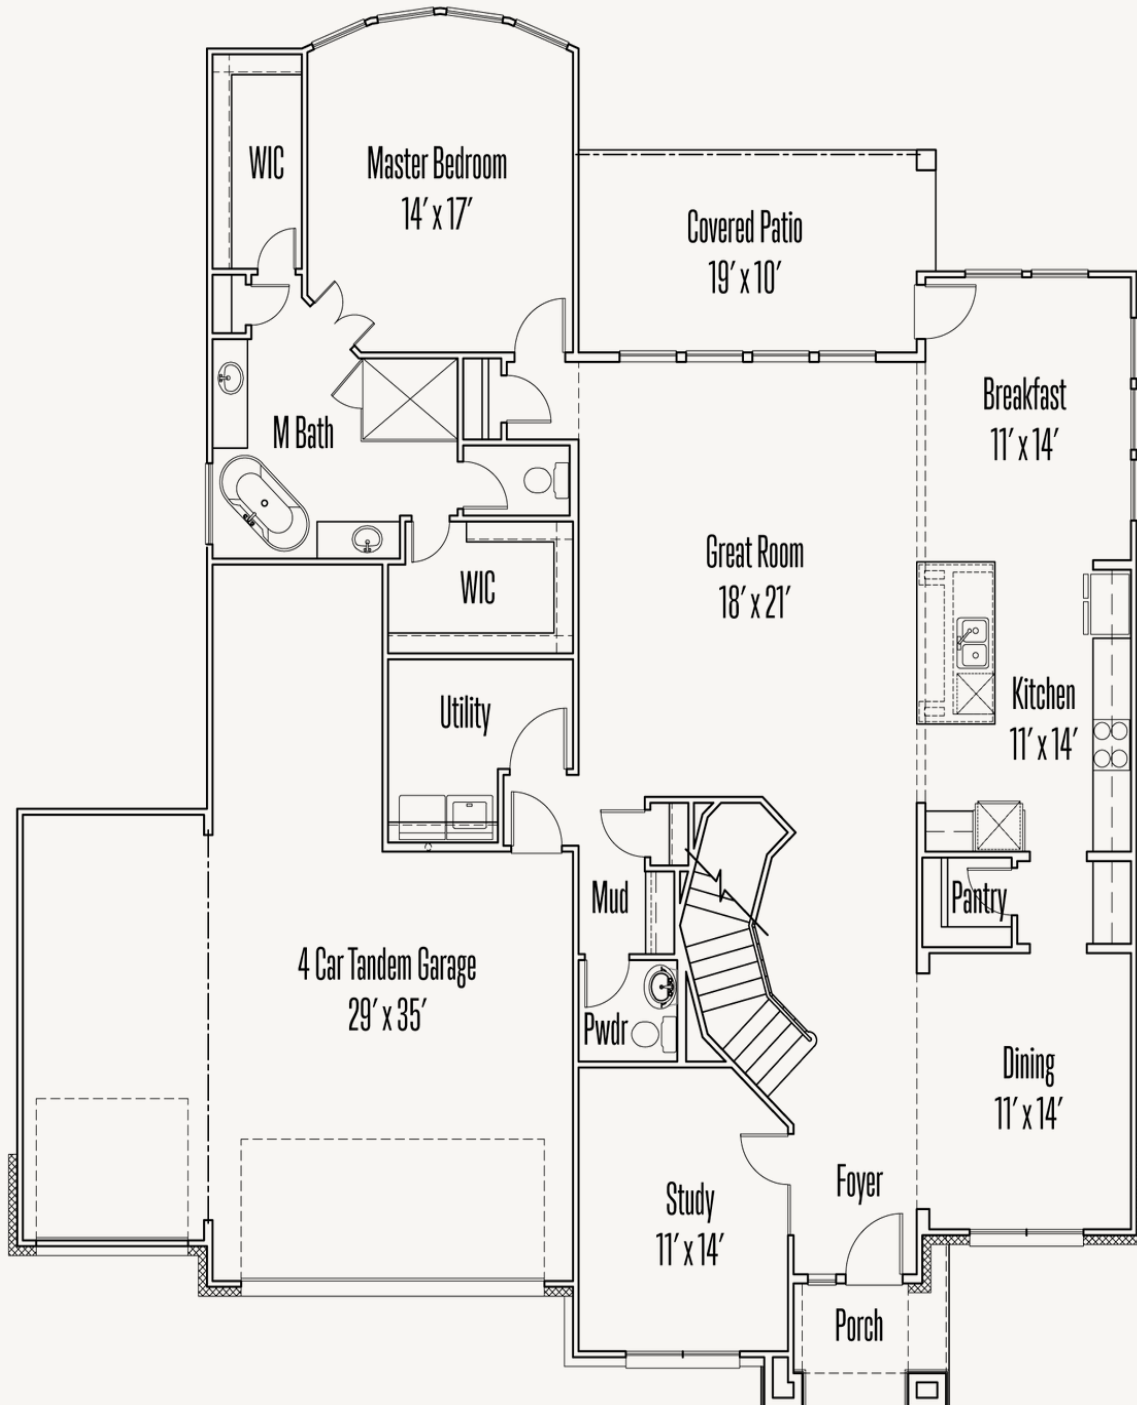

VENTANA : 70'S

1391 LYME PARK

LAFAYETTE : 60-3428F.1

3,479 sq ft

4 Bedrooms

3.5 Bathrooms

2 Stories

4 Car Garage

VENTANA : 70'S

1391 LYME PARK

LAFAYETTE : 60-3428F.1

FIRST FLOOR

VENTANA : 70'S

1391 LYME PARK

LAFAYETTE : 60-3428F.1

SECOND FLOOR