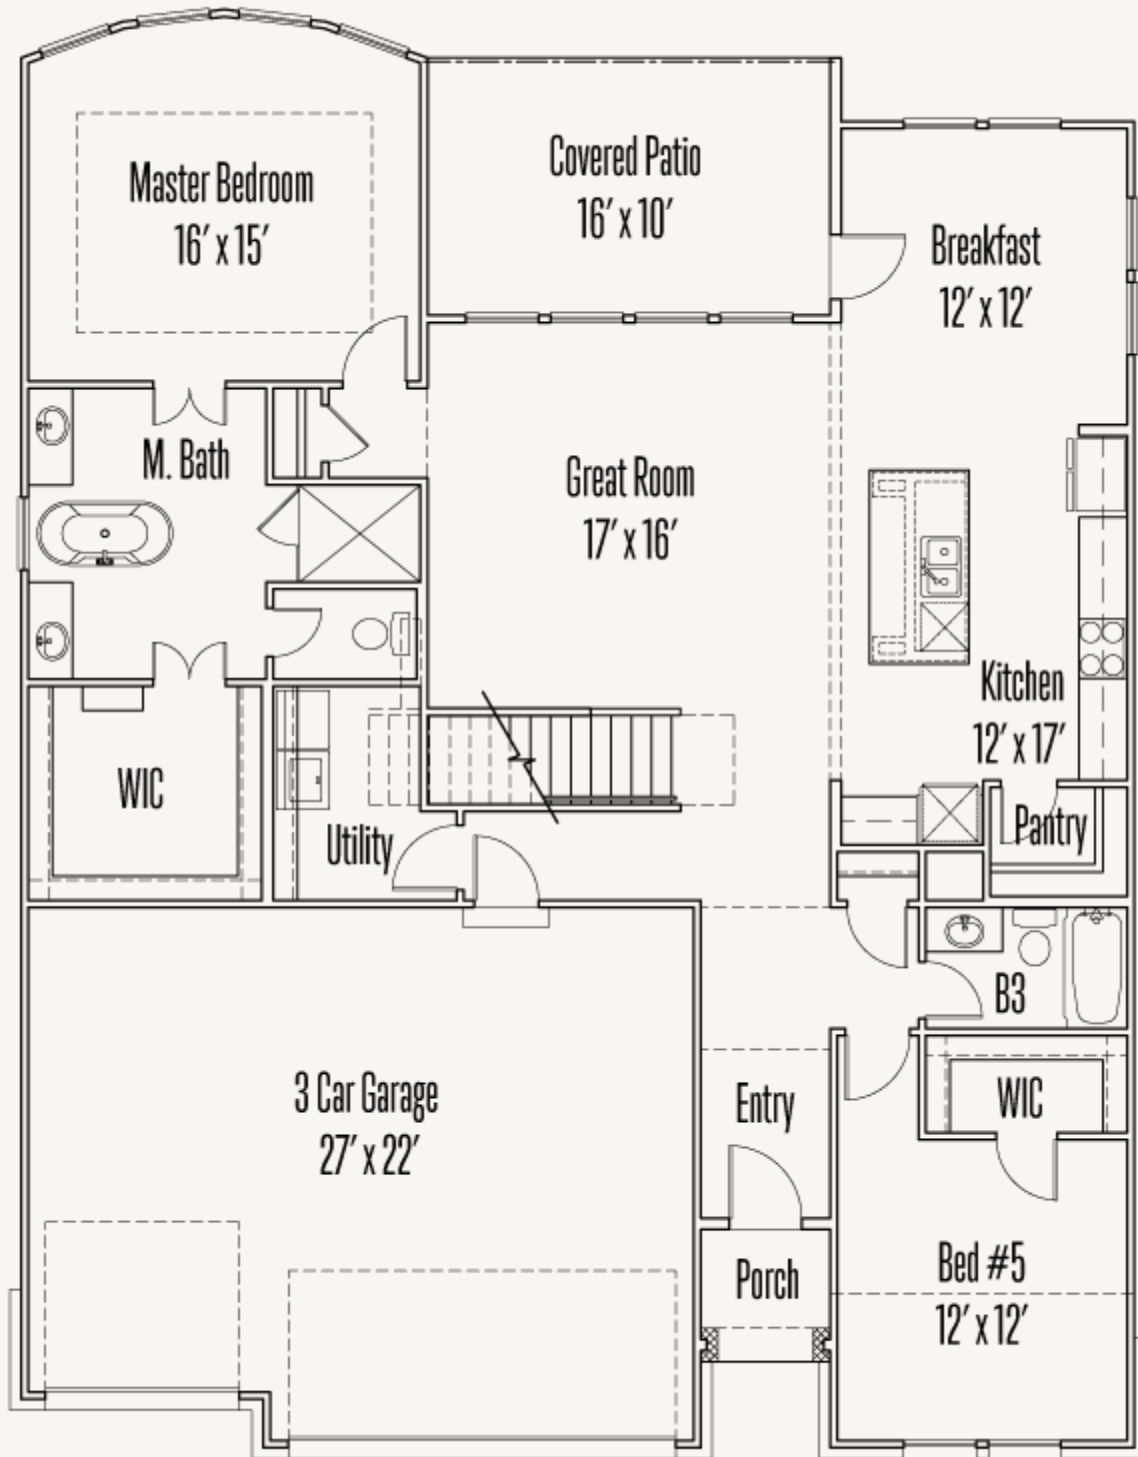

VENTANA : 70'S

1395 LYME PARK

ABBEY : 60-2758F.1

2,836 sq ft

5 Bedrooms

4 Bathrooms

2 Stories

3 Car Garage

VENTANA : 70'S

1395 LYME PARK

ABBEY : 60-2758F.1

FIRST FLOOR

VENTANA : 70'S

1395 LYME PARK

ABBEY : 60-2758F.1

SECOND FLOOR