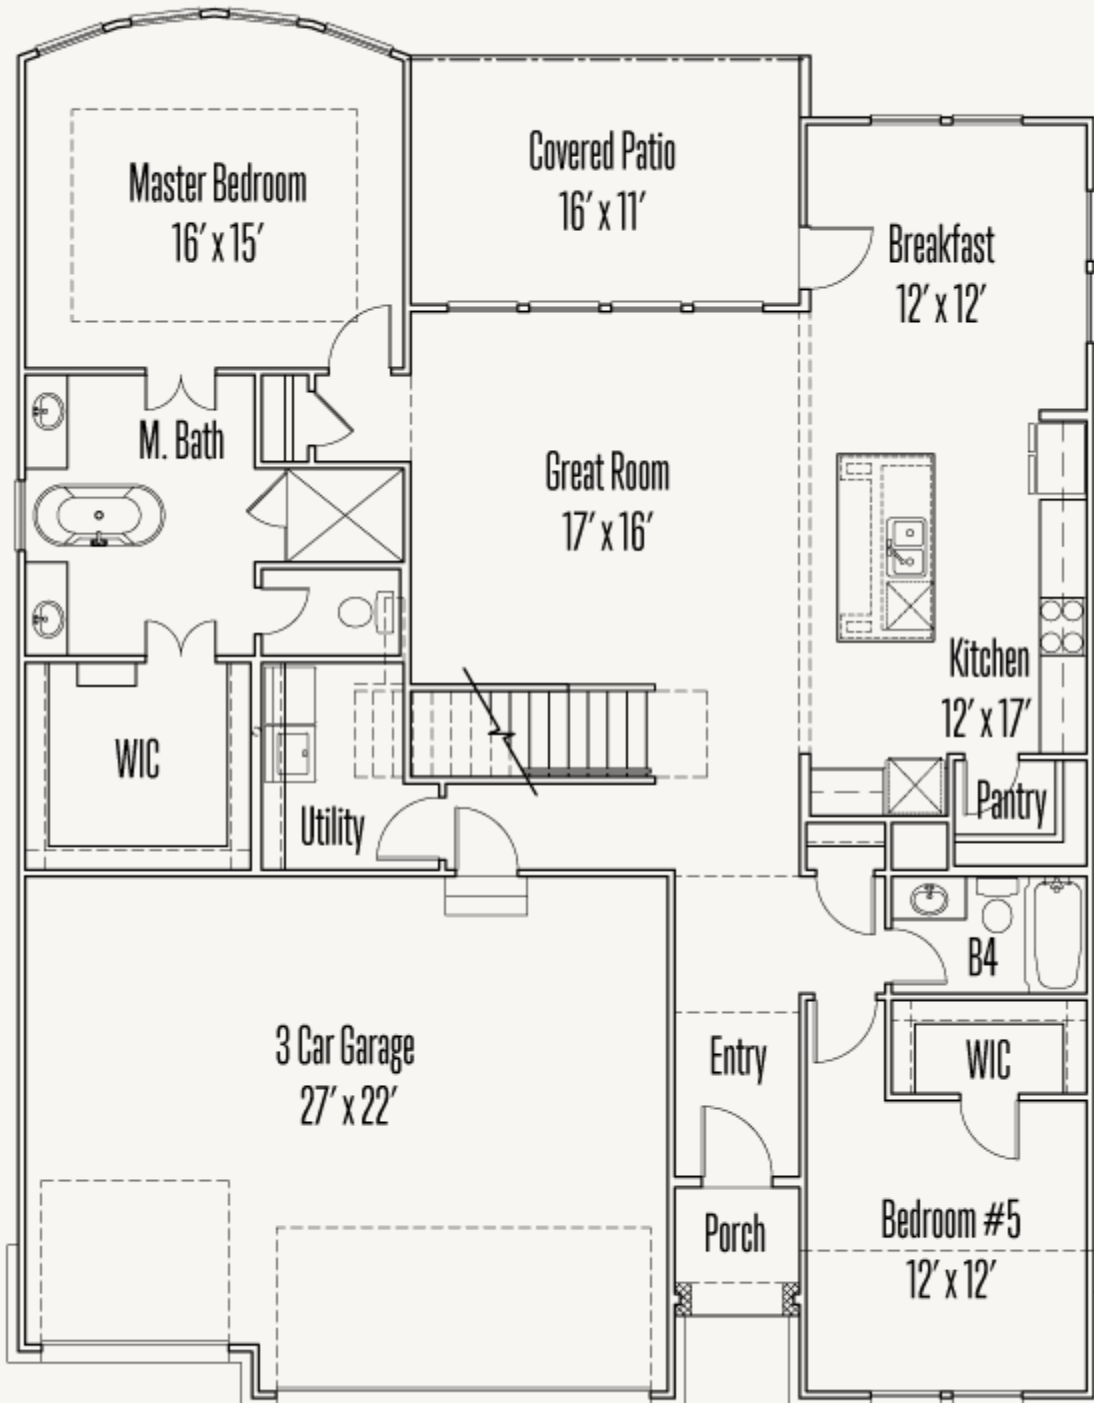

VENTANA : 70'S

1427 LYME PARK

ABBEY : 60-2758F.1

2,836 sq ft

5 Bedrooms

4 Bathrooms

2 Stories

3 Car Garage

VENTANA : 70'S

1427 LYME PARK

ABBEY : 60-2758F.1

FIRST FLOOR

VENTANA : 70'S

1427 LYME PARK

ABBEY : 60-2758F.1

SECOND FLOOR