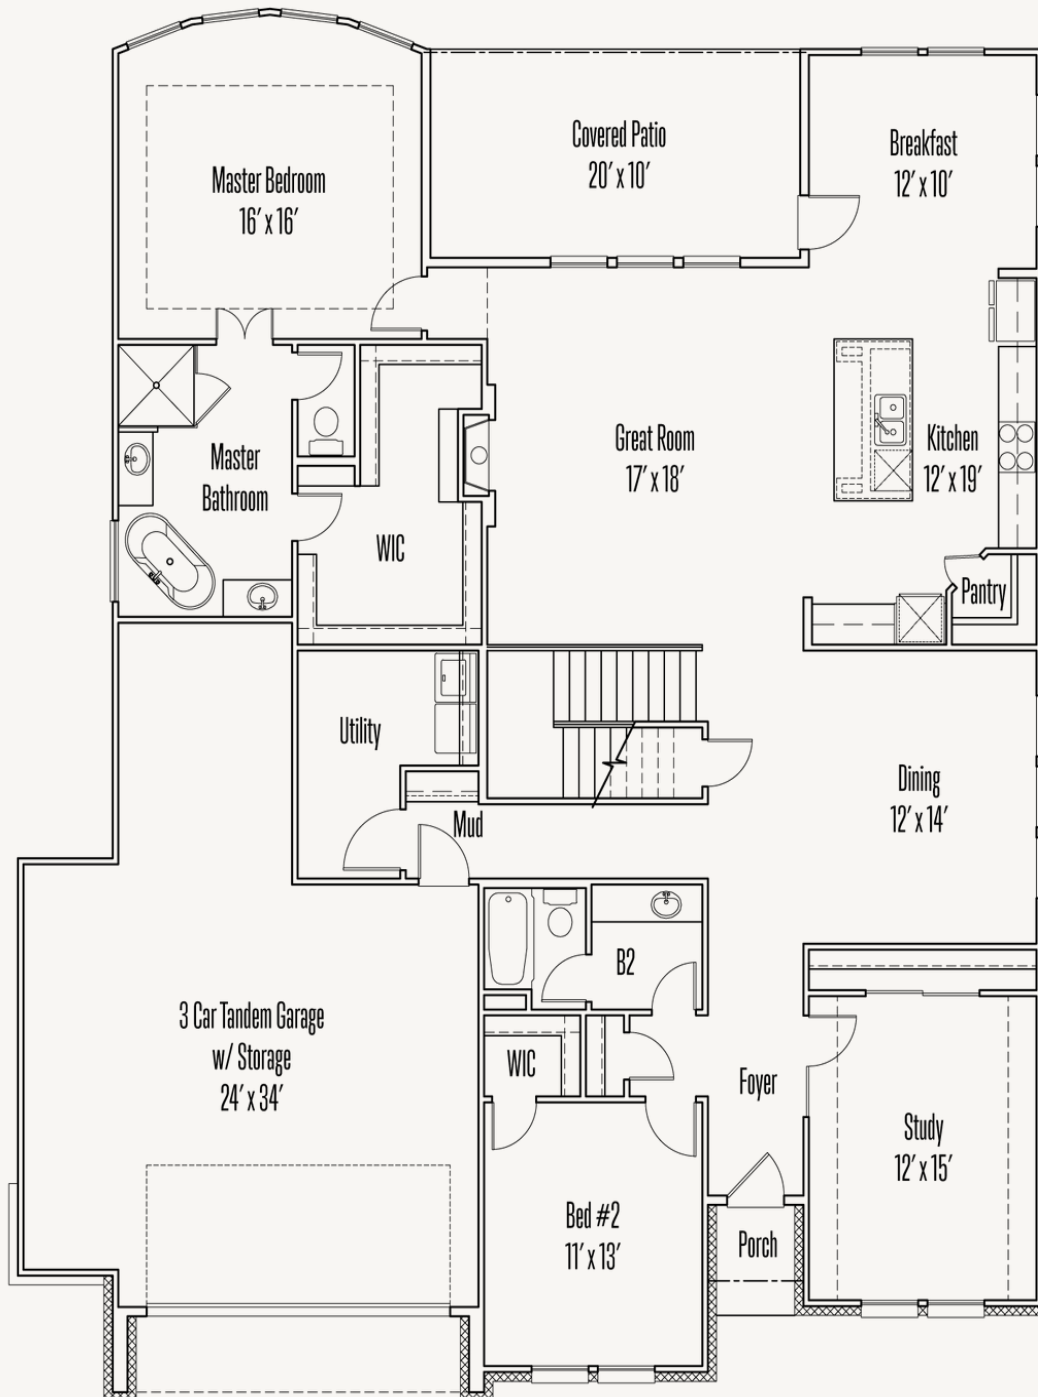

VENTANA : 70'S

1429 ARGYLL PARK

EDWIN : 60-3646F.1

3,687 sq ft

5 Bedrooms

4 Bathrooms

2 Stories

3 Car Garage
Plus Storage

VENTANA : 70'S

1429 ARGYLL PARK

EDWIN : 60-3646F.1

FIRST FLOOR

VENTANA : 70'S

1429 ARGYLL PARK

EDWIN : 60-3646F.1

SECOND FLOOR