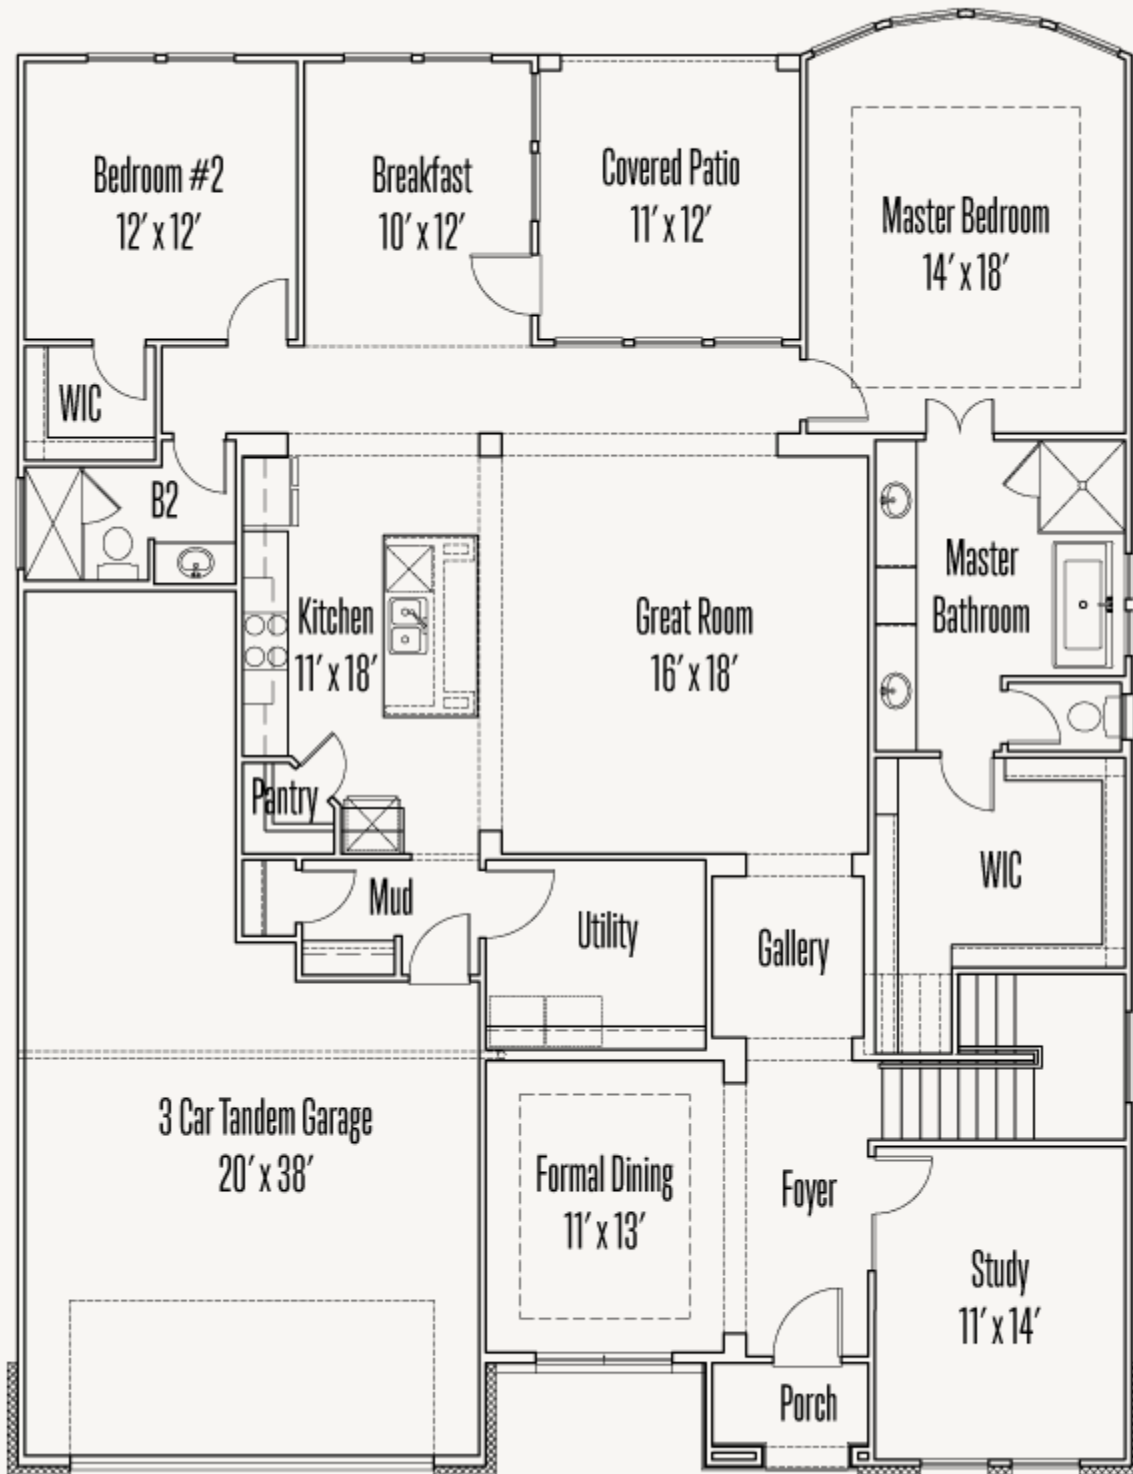

Tracy Stockton
210-723-3976

VENTANA : 70'S

1431 LYME PARK

WARREN : 60-3169F.1

VENTANA : 70'S

1431 LYME PARK

WARREN : 60-3169F.1

FIRST FLOOR

VENTANA : 70'S

1431 LYME PARK

WARREN : 60-3169F.1

SECOND FLOOR