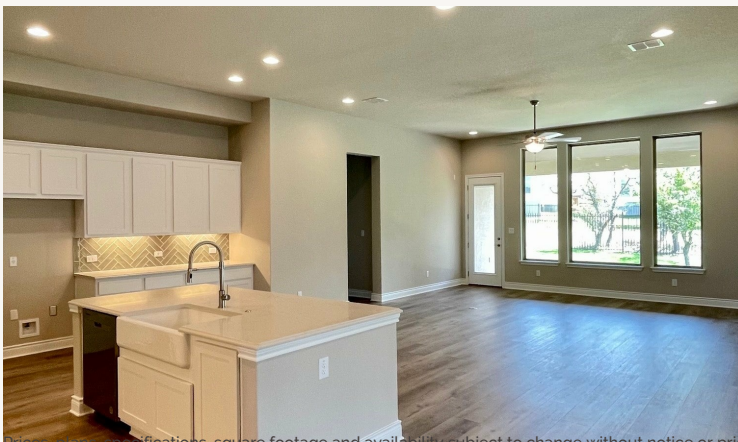

VENTANA : 70'S

1435 LYME PARK

NEWTON : 60-2572F.1

2,717 sq ft

5 Bedrooms

4 Bathrooms

1 Story

3 Car Garage