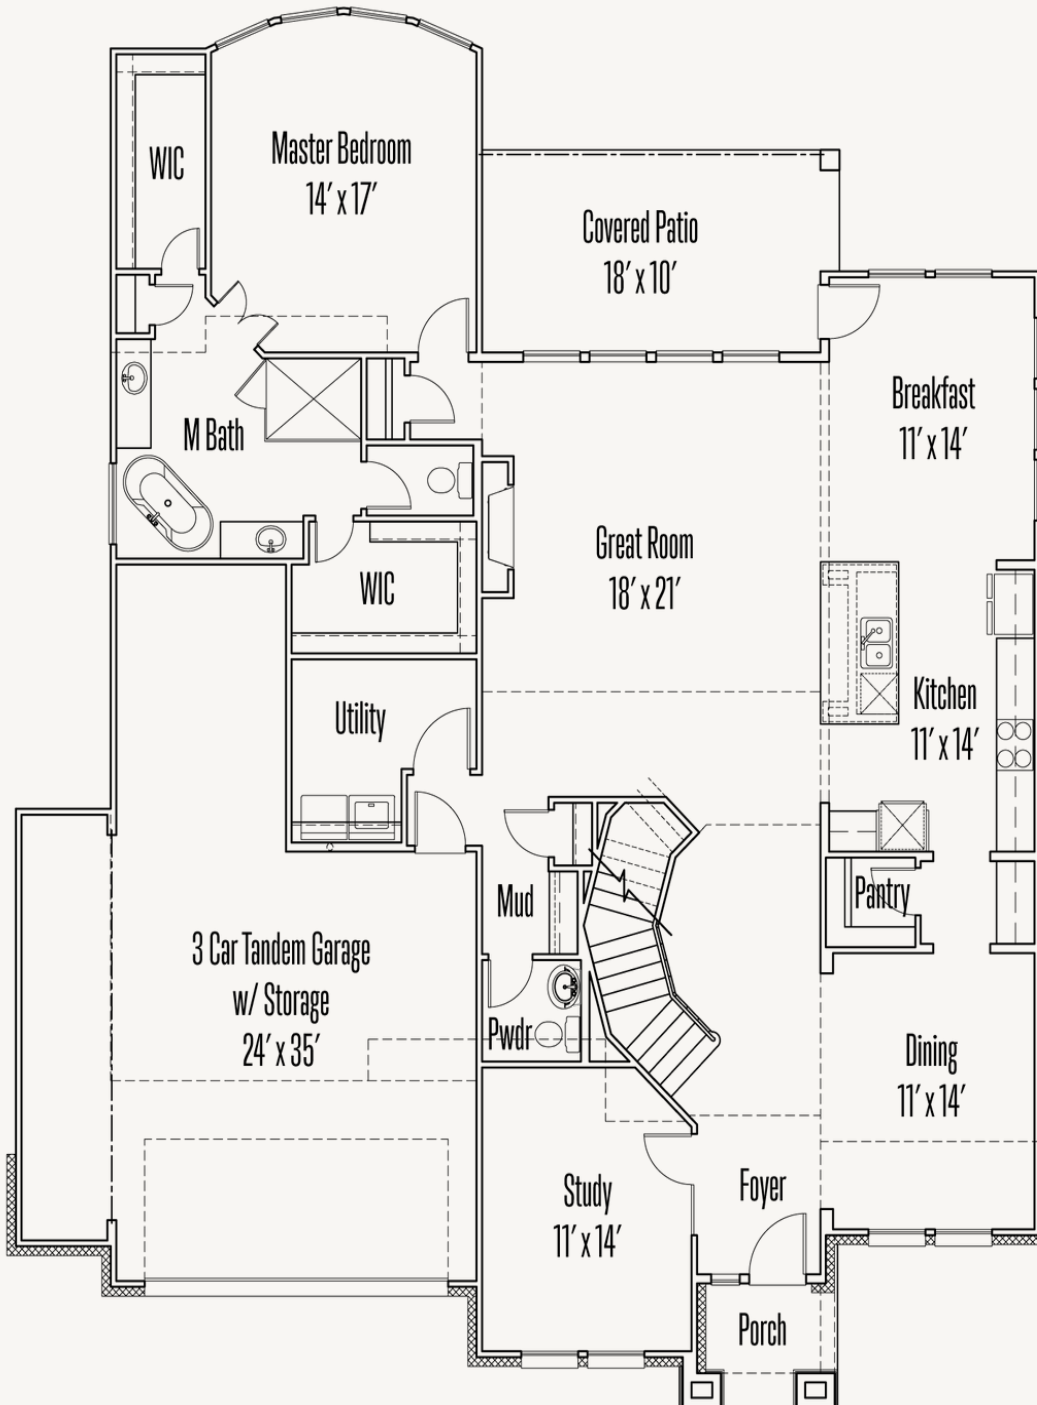

VENTANA : 70'S

1436 ARGYLL PARK

LAFAYETTE : 60-3428F.1

3,481 sq ft

4 Bedrooms

3.5 Bathrooms

2 Stories

3 Car Garage

VENTANA : 70'S

1436 ARGYLL PARK

LAFAYETTE : 60-3428F.1

FIRST FLOOR

VENTANA : 70'S

1436 ARGYLL PARK

LAFAYETTE : 60-3428F.1

SECOND FLOOR