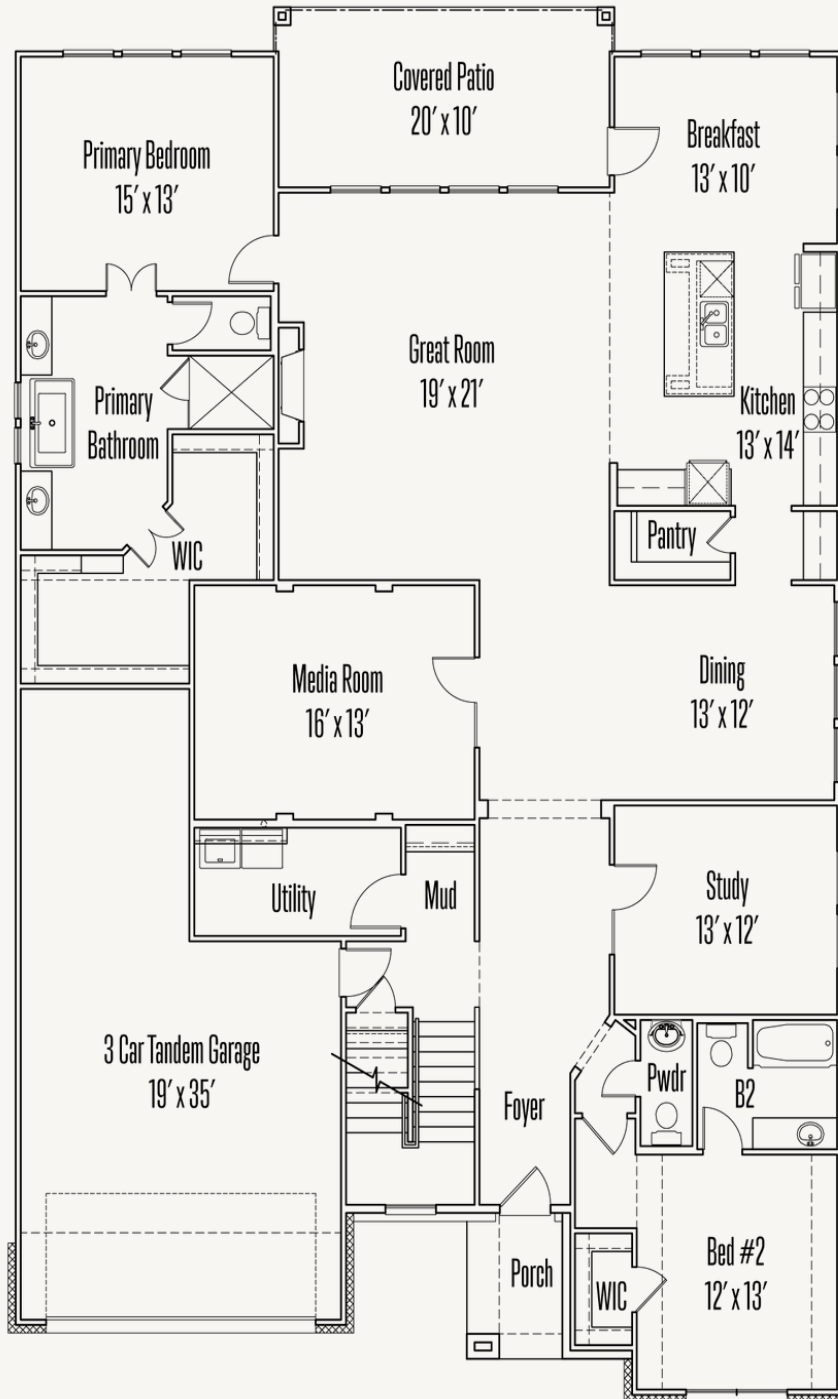

VENTANA : 70'S

# 1441 ARGYLL PARK

TAYLOR : 60-3628F.1

3,648 sq ft

4 Bedrooms

3.5 Bathrooms

2 Stories

3 Car Garage

VENTANA : 70'S

## FIRST FLOOR

VENTANA : 70'S

## SECOND FLOOR