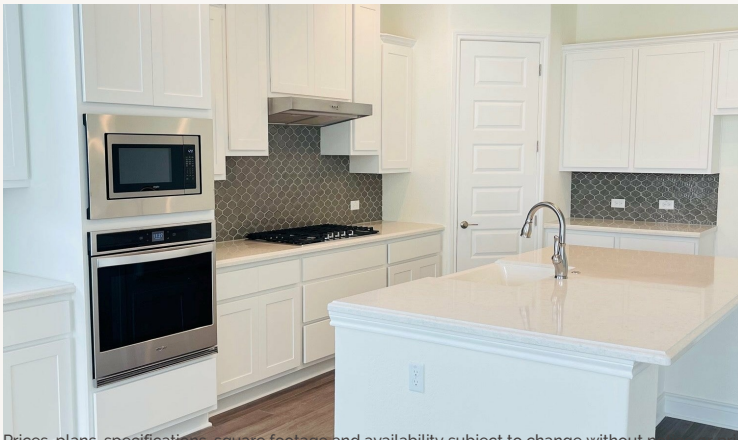

VENTANA : 70'S

1445 ARGYLL PARK

FRANKLIN : 60-2875F.1

2,948 sq ft

4 Bedrooms

3 Bathrooms

1 Story

3 Car Garage