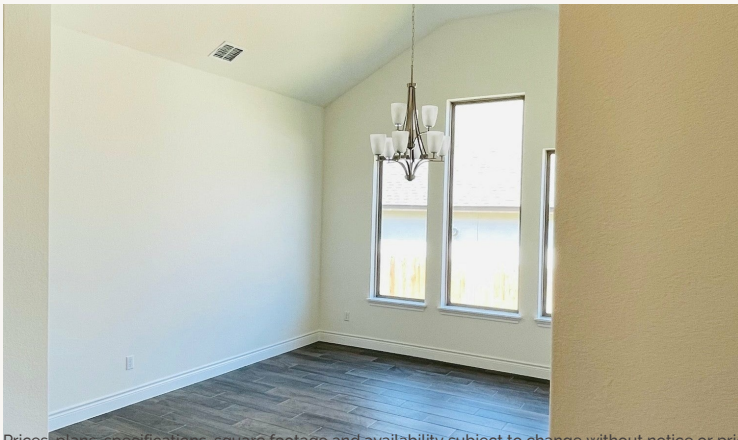

VENTANA : 70'S

1474 LYME PARK

FRANKLIN : 60-2875F.1

2,914 sq ft

4 Bedrooms

3 Bathrooms

1 Story

3 Car Garage

VENTANA : 70'S

1474 LYME PARK

FRANKLIN : 60-2875F.1

FLOOR PLAN