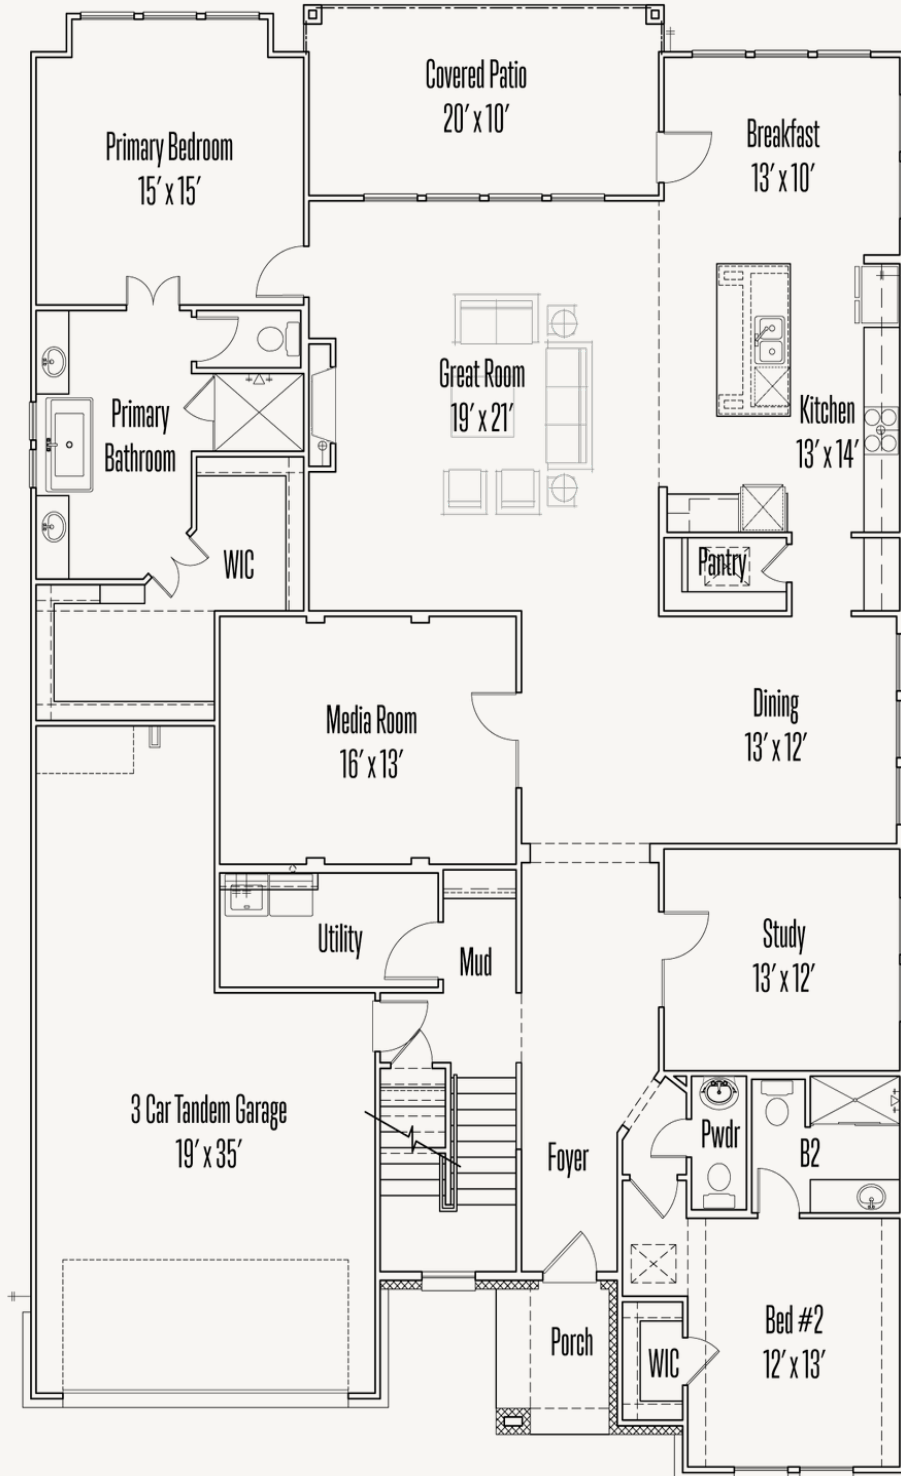

VENTANA : 70'S

3012 BRISTOW PARK

TAYLOR : 60-3628F.1

3,685 sq ft

4 Bedrooms

3.5 Bathrooms

2 Stories

3 Car Garage

VENTANA : 70'S

3012 BRISTOW PARK

TAYLOR : 60-3628F.1

FIRST FLOOR

VENTANA : 70'S

3012 BRISTOW PARK

TAYLOR : 60-3628F.1

SECOND FLOOR