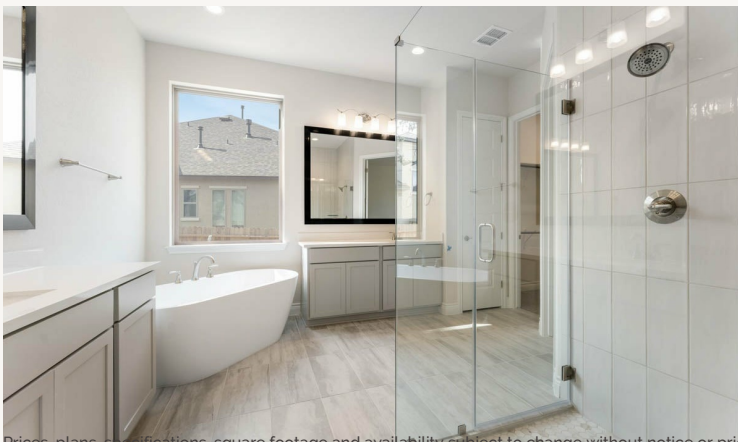

VENTANA : 70'S

3024 BRISTOW PARK

LAFAYETTE : 60-3428F.1

~~Was: \$758,288~~

Now: \$633,900

3,493 sq ft

4 Bedrooms

3.5 Bathrooms