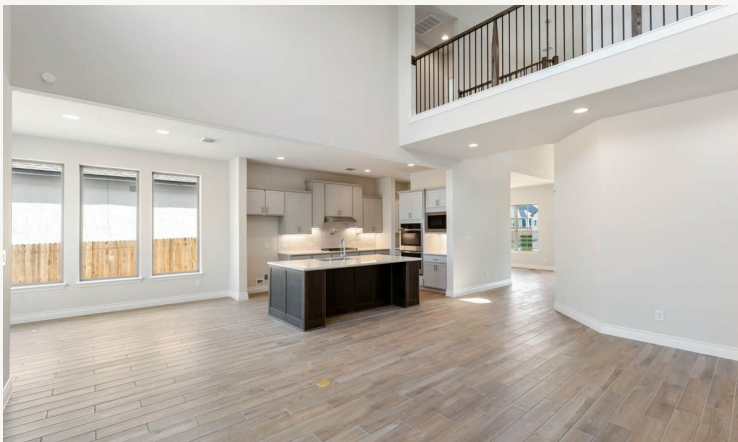

VENTANA : 70'S

3024 BRISTOW PARK

LAFAYETTE : 60-3428F.1

~~Was: \$758,288~~

Now: \$633,900

3,493 sq ft

4 Bedrooms

3.5 Bathrooms