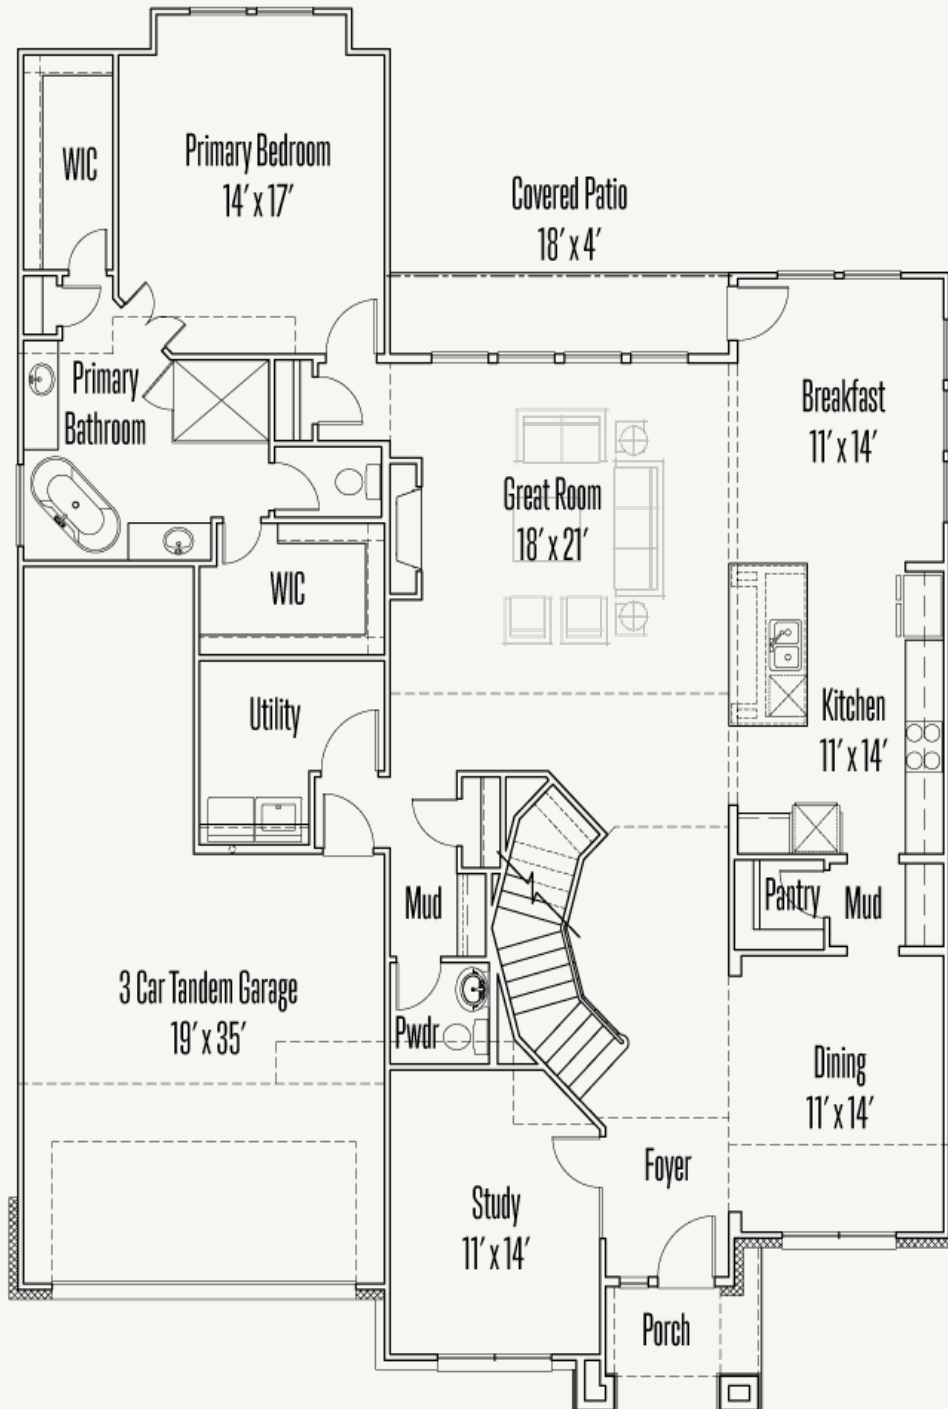

VENTANA : 70'S

3024 BRISTOW PARK

LAFAYETTE : 60-3428F.1

~~Was: \$758,288~~

Now: \$633,900

3,493 sq ft

4 Bedrooms

3.5 Bathrooms

2 Stories

3 Car Garage

VENTANA : 70'S

3024 BRISTOW PARK

LAFAYETTE : 60-3428F.1

FIRST FLOOR

VENTANA : 70'S

3024 BRISTOW PARK

LAFAYETTE : 60-3428F.1

SECOND FLOOR