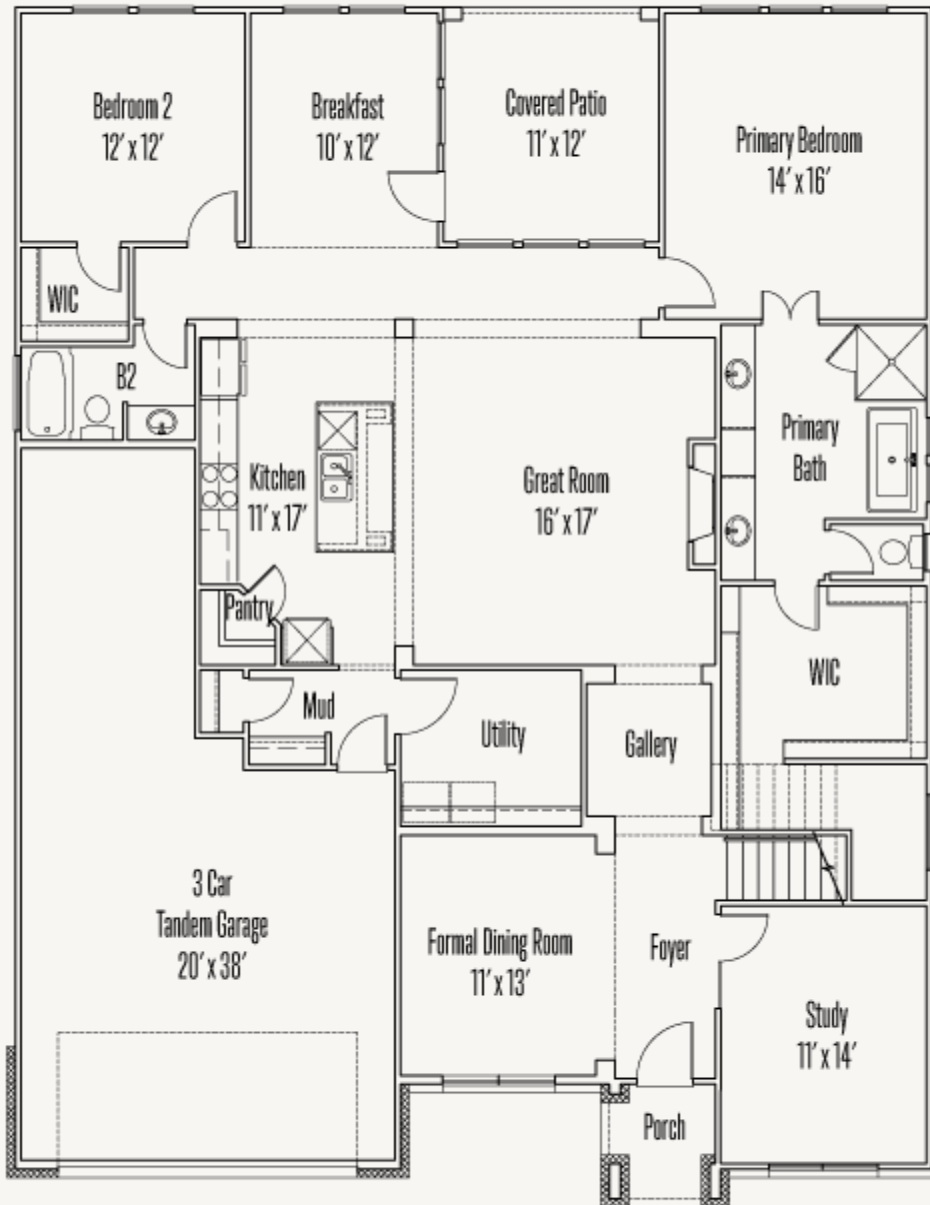

VENTANA : 70'S

3028 BRISTOW PARK

WARREN : 60-3169F.1

3,187 sq ft

4 Bedrooms

4 Bathrooms

2 Stories

3 Car Garage

VENTANA : 70'S

3028 BRISTOW PARK

WARREN : 60-3169F.1

FIRST FLOOR

VENTANA : 70'S

3028 BRISTOW PARK

WARREN : 60-3169F.1

SECOND FLOOR