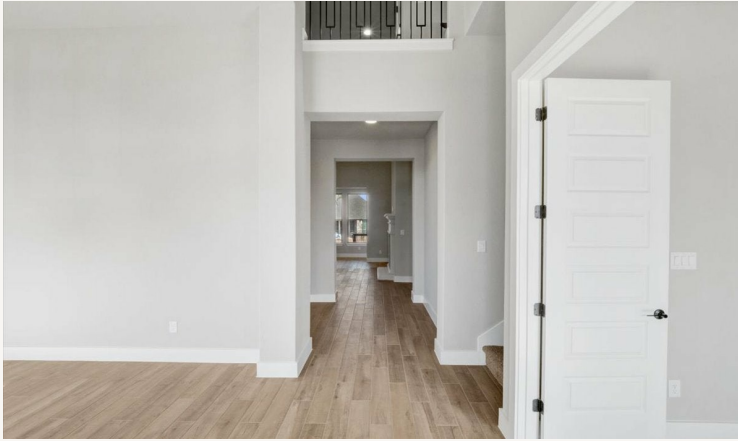

VENTANA : 70'S

3028 BRISTOW PARK

WARREN : 60-3169F.1

3,187 sq ft

4 Bedrooms

4 Bathrooms

2 Stories

3 Car Garage

VENTANA : 70'S

3028 BRISTOW PARK

WARREN : 60-3169F.1

FIRST FLOOR

VENTANA : 70'S

3028 BRISTOW PARK

WARREN : 60-3169F.1

SECOND FLOOR