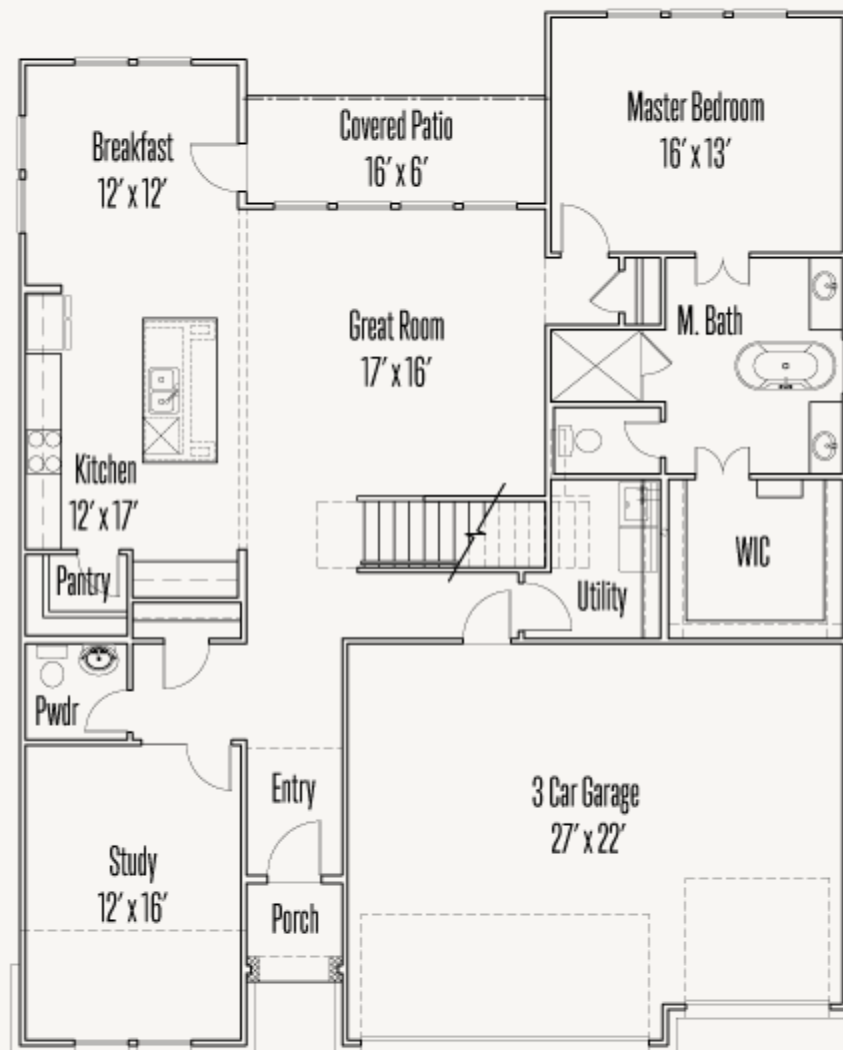

VENTANA : 70'S

ABBEY : 60-2758F.1

Elevation A

Elevation B

2,768 sq ft

4 Bedrooms

2.5  
Bathrooms

2 Stories

3 Car Garage

VENTANA : 70'S

ABBEY : 60-2758F.1

FIRST FLOOR

VENTANA : 70'S

ABBEY : 60-2758F.1

SECOND FLOOR