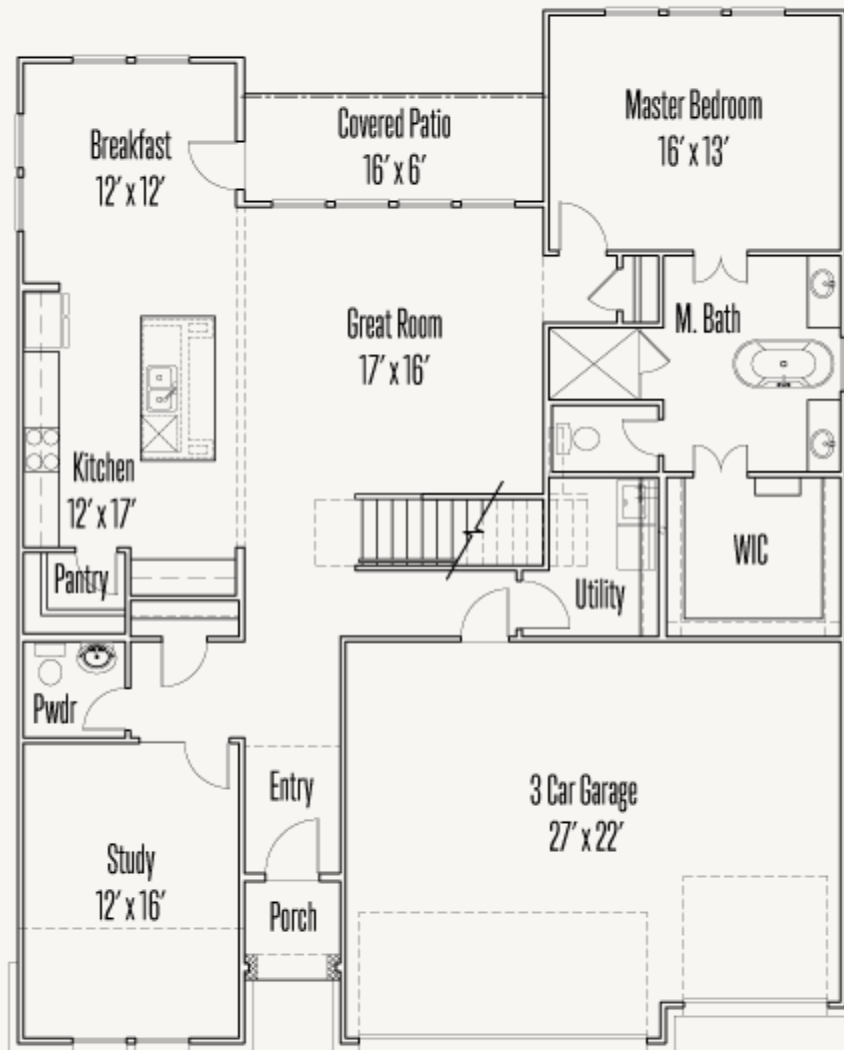

VENTANA : 70'S

ABBEY : 60-2758F.1

Elevation A

Elevation B

2,768 sq ft

4 Bedrooms

2.5
Bathrooms

2 Stories

3 Car Garage

VENTANA : 70'S

ABBEY : 60-2758F.1

FIRST FLOOR

VENTANA : 70'S

ABBEY : 60-2758F.1

SECOND FLOOR