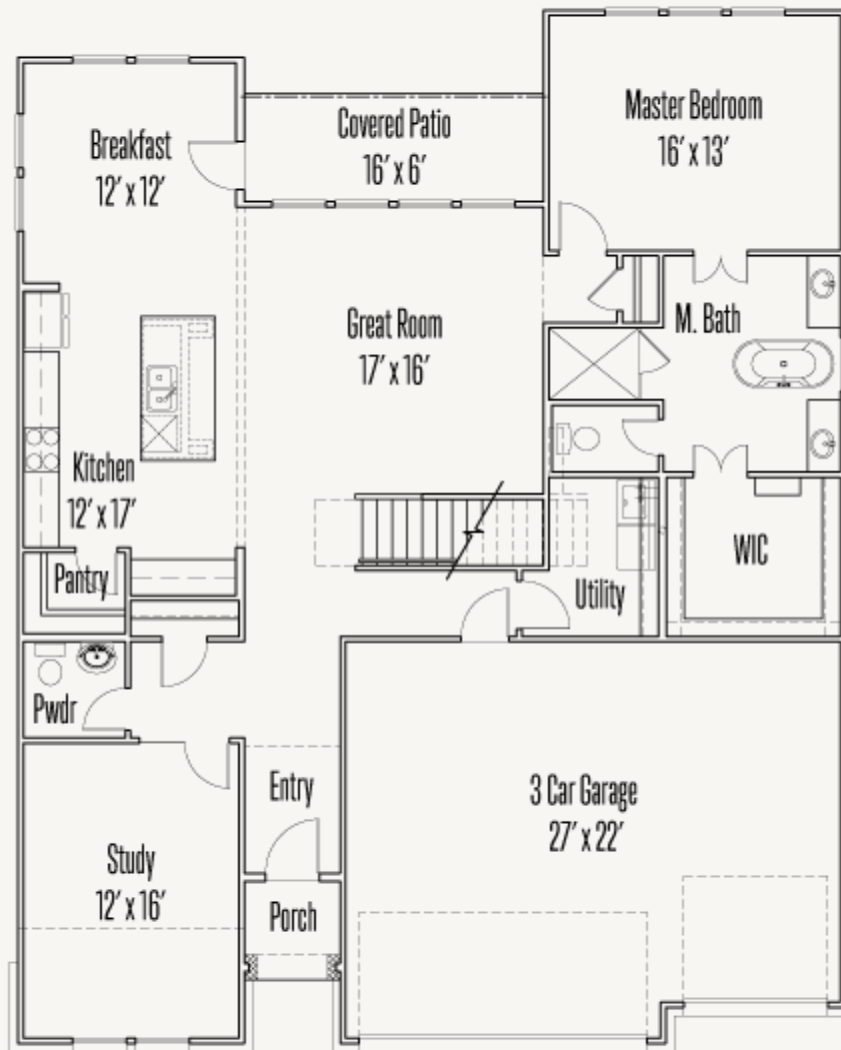

VENTANA : 70'S

ABBEY : 60-2758F.1

Elevation A

Elevation B

2,768 sq ft

4 Bedrooms

2.5
Bathrooms

2 Stories

3 Car Garage

VENTANA : 70'S

ABBEY : 60-2758F.1

FIRST FLOOR

VENTANA : 70'S

ABBEY : 60-2758F.1

SECOND FLOOR