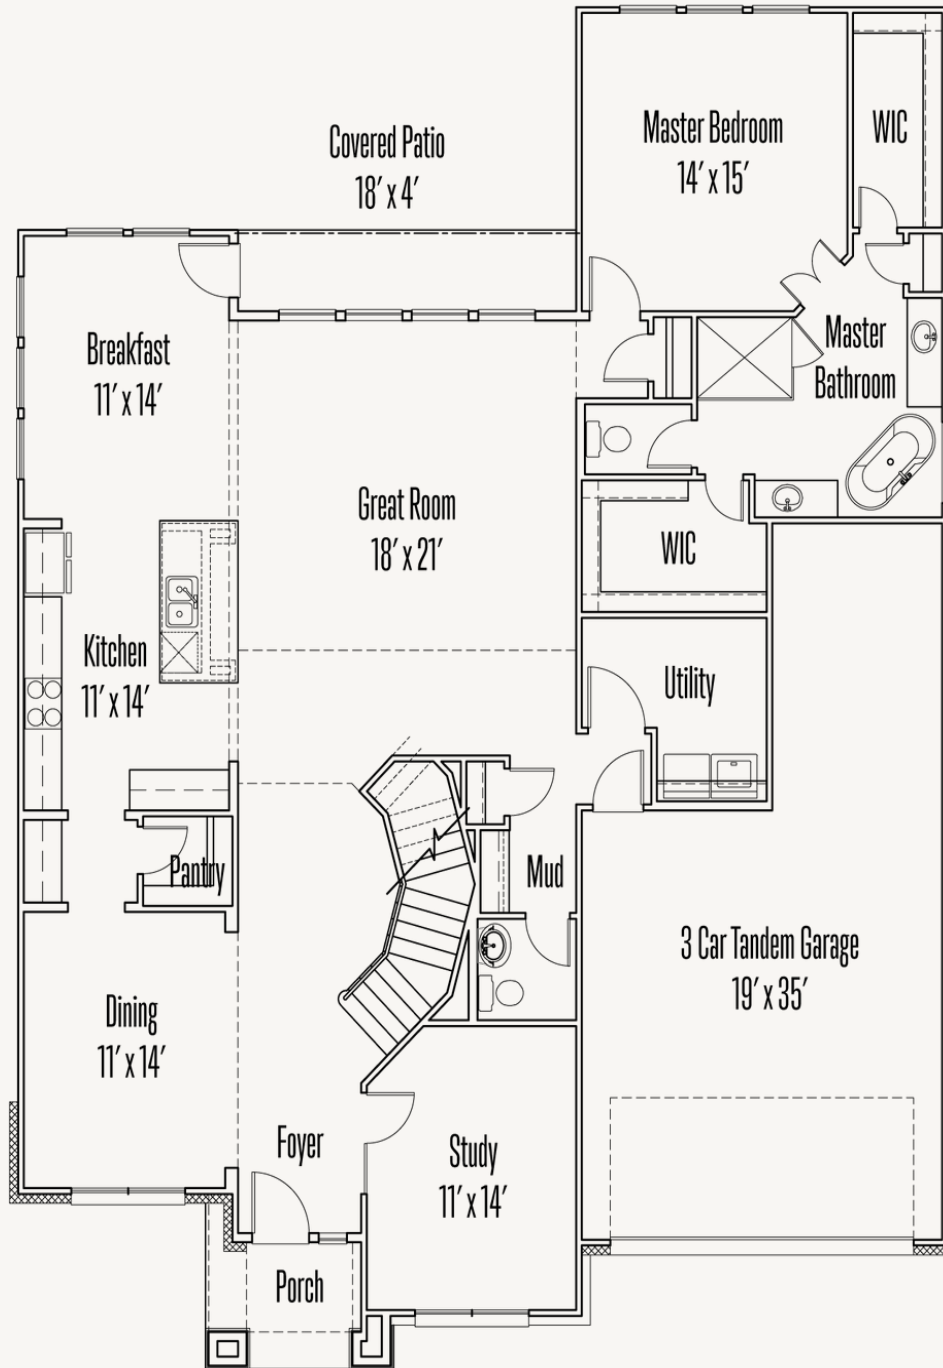

# LAFAYETTE : 60-3428F.1

Elevation A

Elevation B

Elevation C

3,443 sq ft

4 Bedrooms

3.5  
Bathrooms

2 Stories

3 Car Garage

VENTANA : 70'S

# LAFAYETTE : 60-3428F.1

FIRST FLOOR\_A

VENTANA : 70'S

## SECOND FLOOR\_A