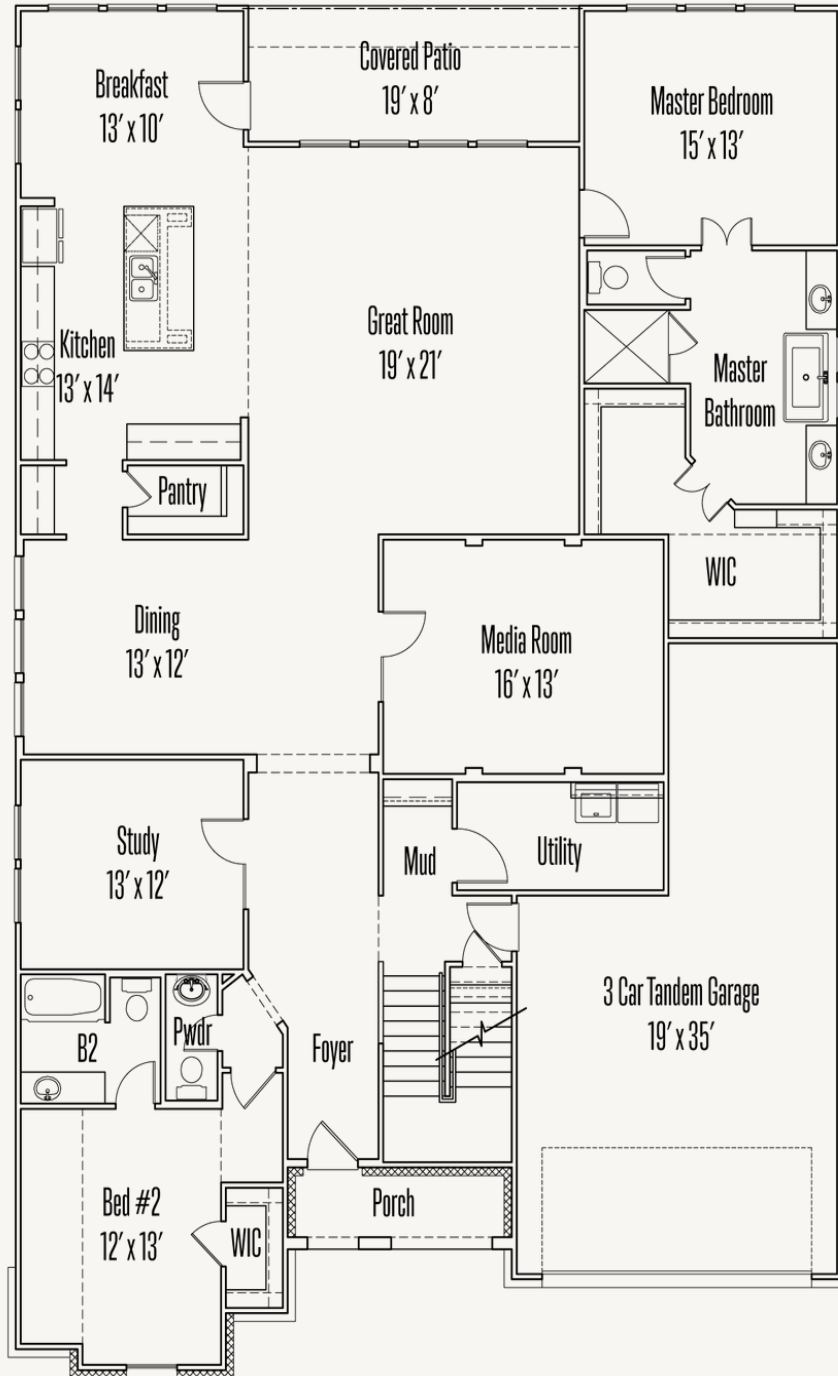

VENTANA : 70'S

TAYLOR : 60-3628F.1

Elevation A

Elevation B

3,668 sq ft

4 Bedrooms

3.5  
Bathrooms

2 Stories

3 Car Garage

VENTANA : 70'S

TAYLOR : 60-3628F.1

FIRST FLOOR\_B

VENTANA : 70'S

TAYLOR : 60-3628F.1

SECOND FLOOR\_B