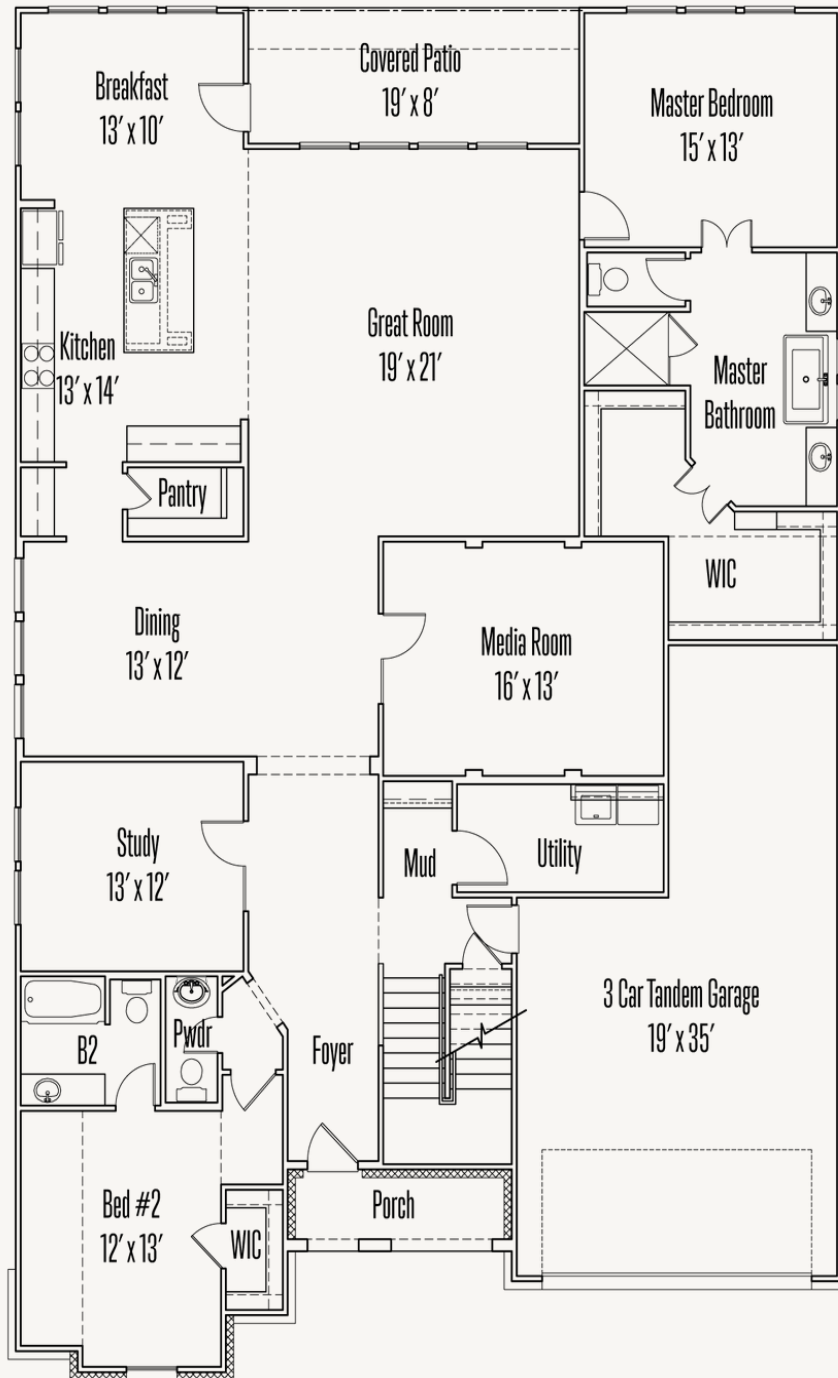

VENTANA : 70'S

TAYLOR : 60-3628F.1

Elevation A

Elevation B

3,668 sq ft

4 Bedrooms

3.5  
Bathrooms

2 Stories

3 Car Garage

VENTANA : 70'S

TAYLOR : 60-3628F.1

FIRST FLOOR\_B

VENTANA : 70'S

TAYLOR : 60-3628F.1

SECOND FLOOR\_B