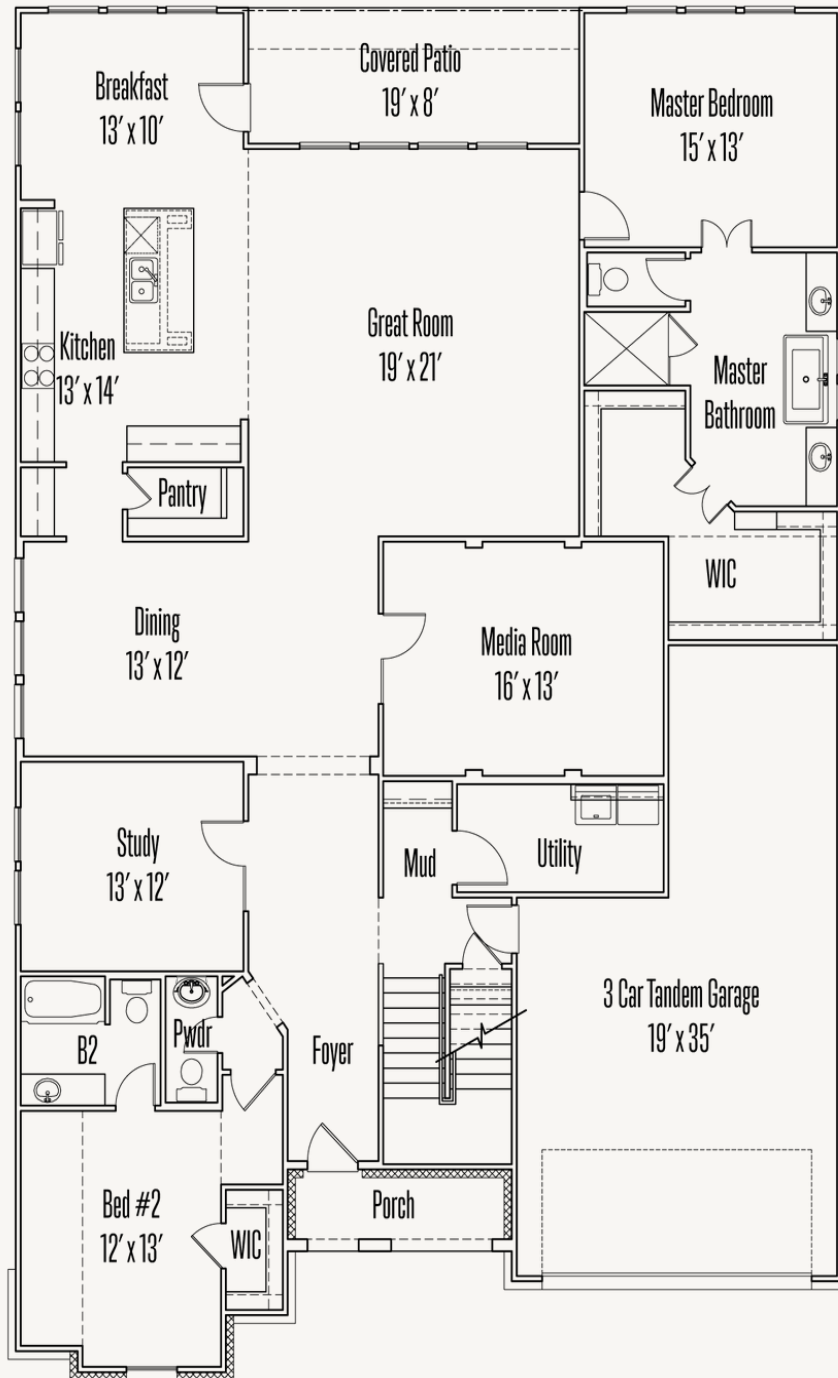

VENTANA : 70'S

TAYLOR : 60-3628F.1

Elevation A

Elevation B

3,668 sq ft

4 Bedrooms

3.5
Bathrooms

2 Stories

3 Car Garage

VENTANA : 70'S

TAYLOR : 60-3628F.1

FIRST FLOOR_B

VENTANA : 70'S

TAYLOR : 60-3628F.1

SECOND FLOOR_B