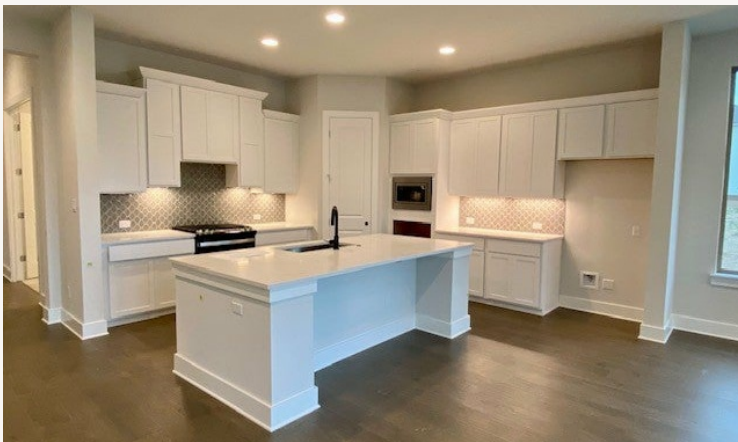

HIGHLAND VILLAGE : 45'S & 50'S

305 VENETA LANE

DEARBORN : 50-2268F.1

2,286 sq ft

3 Bedrooms

2 Bathrooms

1 Story

3 Car Garage