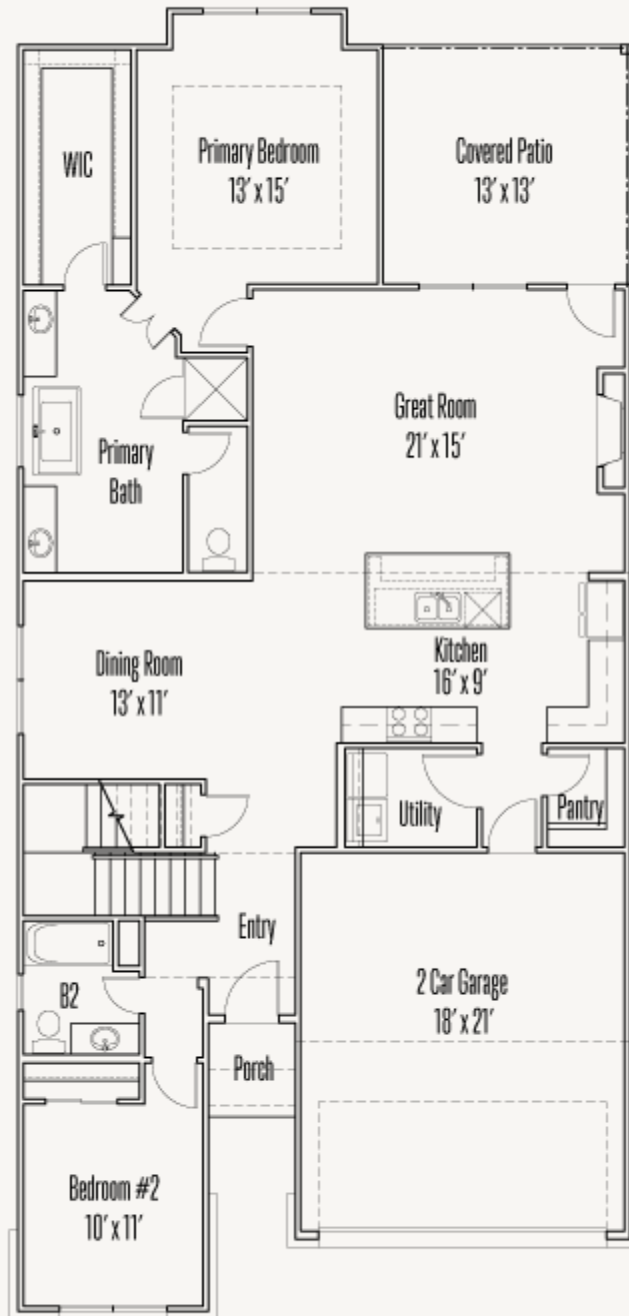

# 414 RALEIGH DRIVE

BASTILLE : 45-2347F.1

2,377 sq ft

4 Bedrooms

3 Bathrooms

2 Stories

2 Car Garage

HIGHLAND VILLAGE : 45'S & 50'S

## FIRST FLOOR

HIGHLAND VILLAGE : 45'S & 50'S

414 RALEIGH DRIVE

BASTILLE : 45-2347F.1

SECOND FLOOR