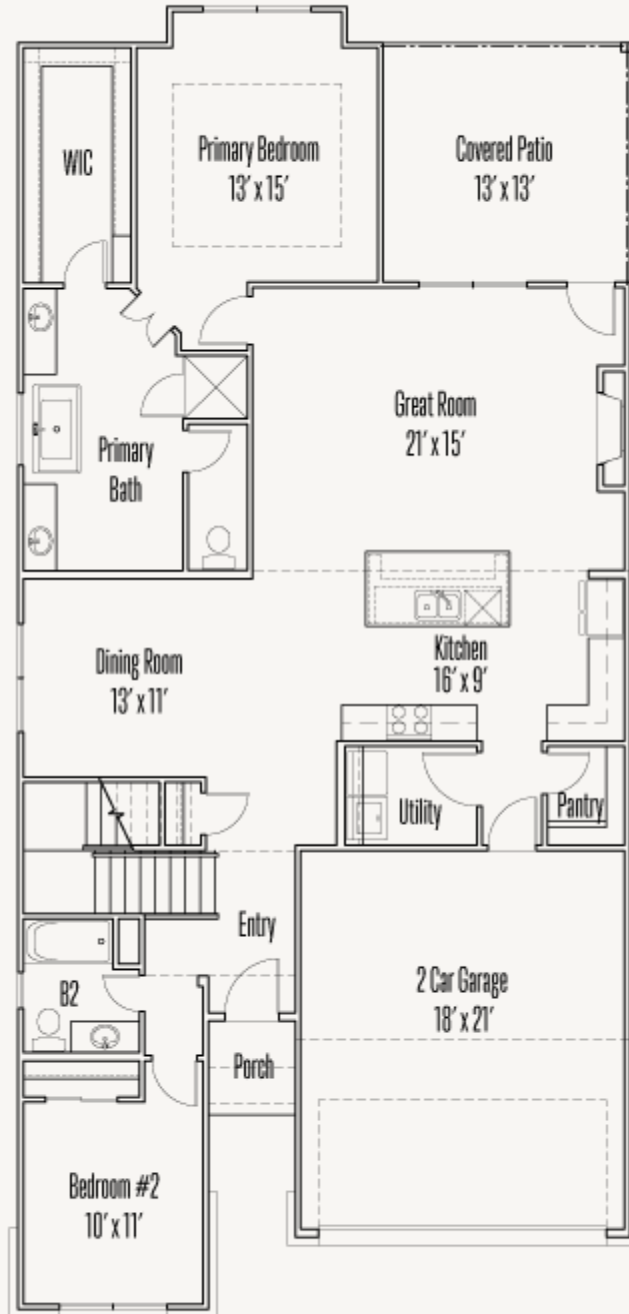

# 414 RALEIGH DRIVE

BASTILLE : 45-2347F.1

2,377 sq ft

4 Bedrooms

3 Bathrooms

2 Stories

2 Car Garage

HIGHLAND VILLAGE : 45'S & 50'S

## FIRST FLOOR

HIGHLAND VILLAGE : 45'S & 50'S

414 RALEIGH DRIVE

BASTILLE : 45-2347F.1

SECOND FLOOR