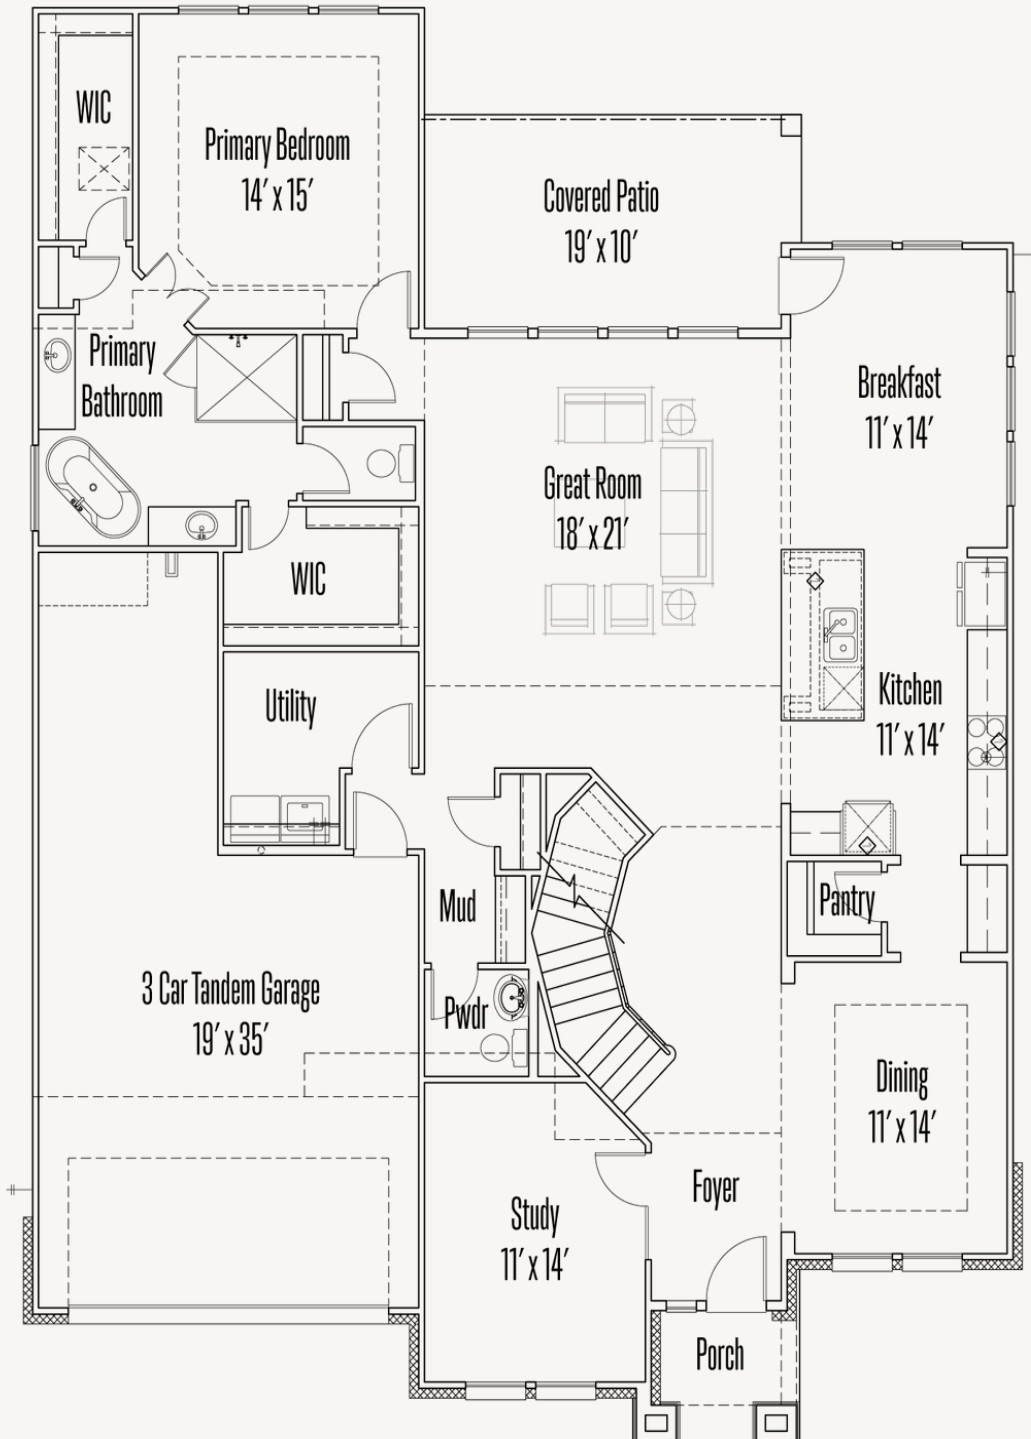

# 300 FLATHEAD LAKE

LAFAYETTE : 60-3428F.1

~~Was: \$697,867~~  
Now: \$649,900

3,474 sq ft

4 Bedrooms

3.5 Bathrooms

2 Stories

3 Car Garage

## FIRST FLOOR

LEGACY AT LAKE DUNLAP : 60'S

## SECOND FLOOR