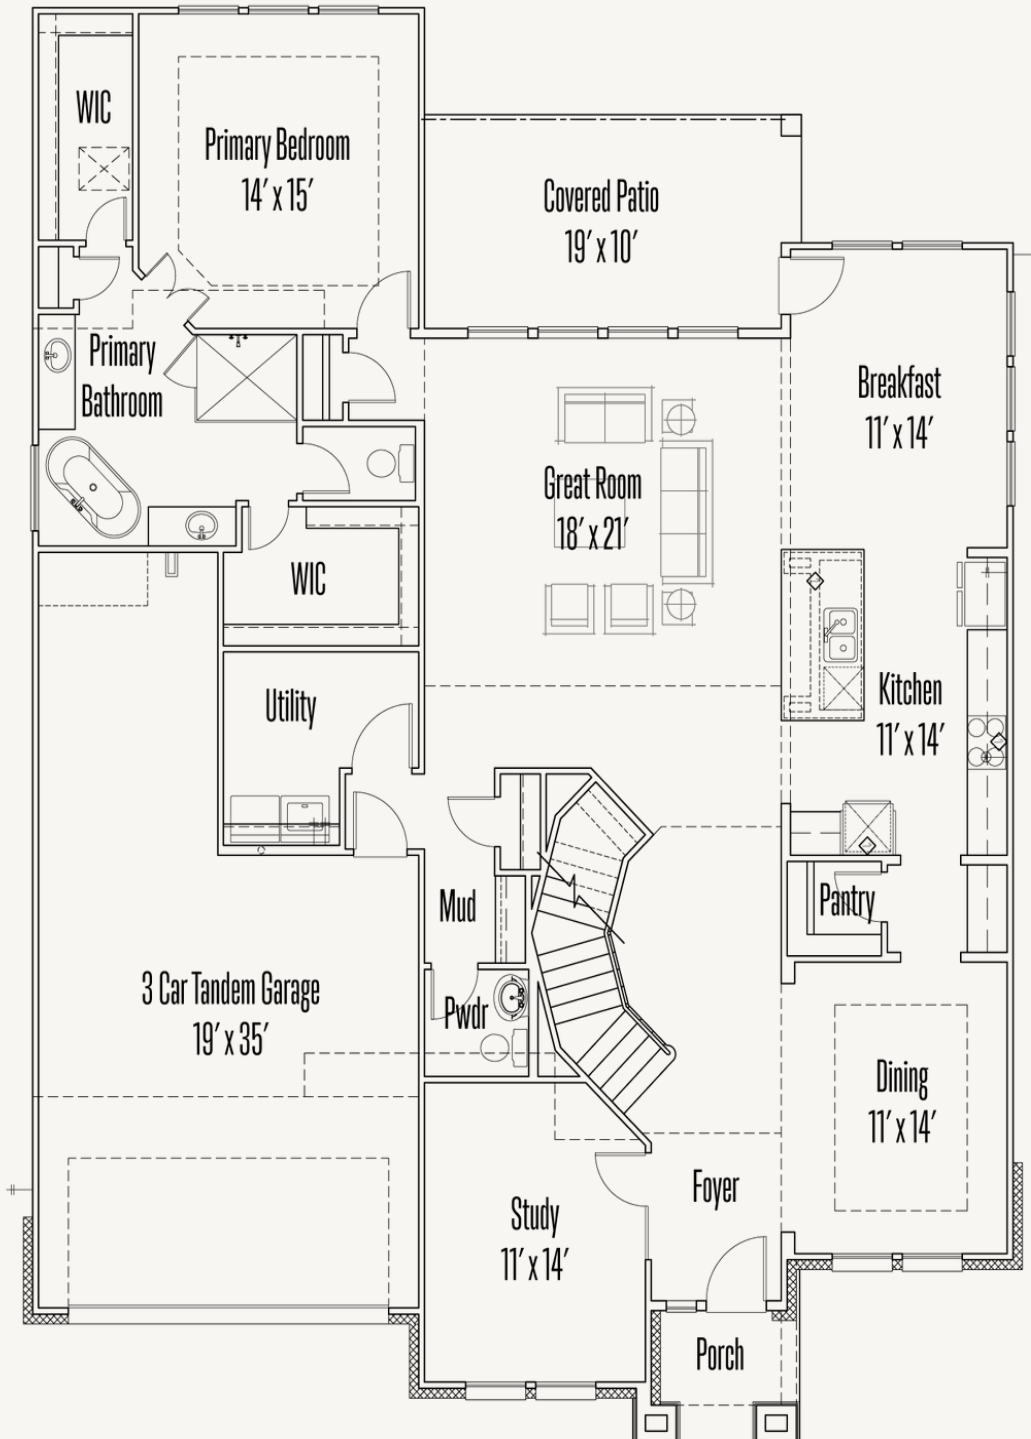

# 300 FLATHEAD LAKE

LAFAYETTE : 60-3428F.1

~~Was: \$697,867~~  
Now: \$684,900

3,474 sq ft

4 Bedrooms

3.5 Bathrooms

2 Stories

3 Car Garage

## FIRST FLOOR

LEGACY AT LAKE DUNLAP : 60'S

## SECOND FLOOR