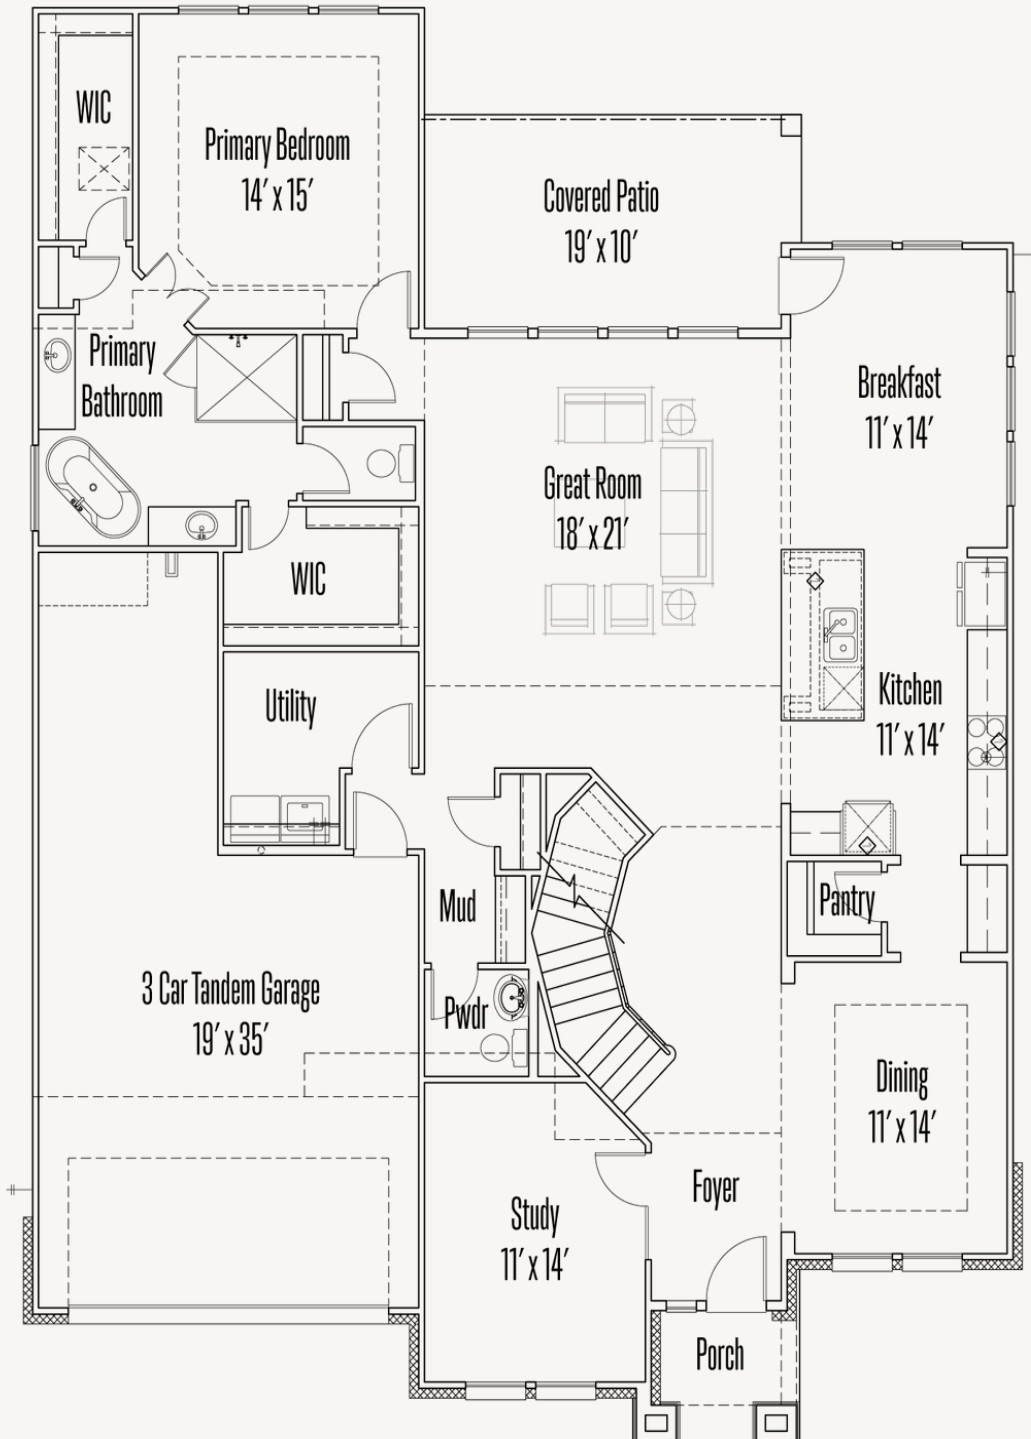

LEGACY AT LAKE DUNLAP : 60'S

300 FLATHEAD LAKE

LAFAYETTE : 60-3428F.1

~~Was: \$697,867~~

Now: \$624,900

3,474 sq ft

4 Bedrooms

3.5 Bathrooms

2 Stories

3 Car Garage

LEGACY AT LAKE DUNLAP : 60'S

300 FLATHEAD LAKE

LAFAYETTE : 60-3428F.1

FIRST FLOOR

LEGACY AT LAKE DUNLAP : 60'S

300 FLATHEAD LAKE

LAFAYETTE : 60-3428F.1

SECOND FLOOR