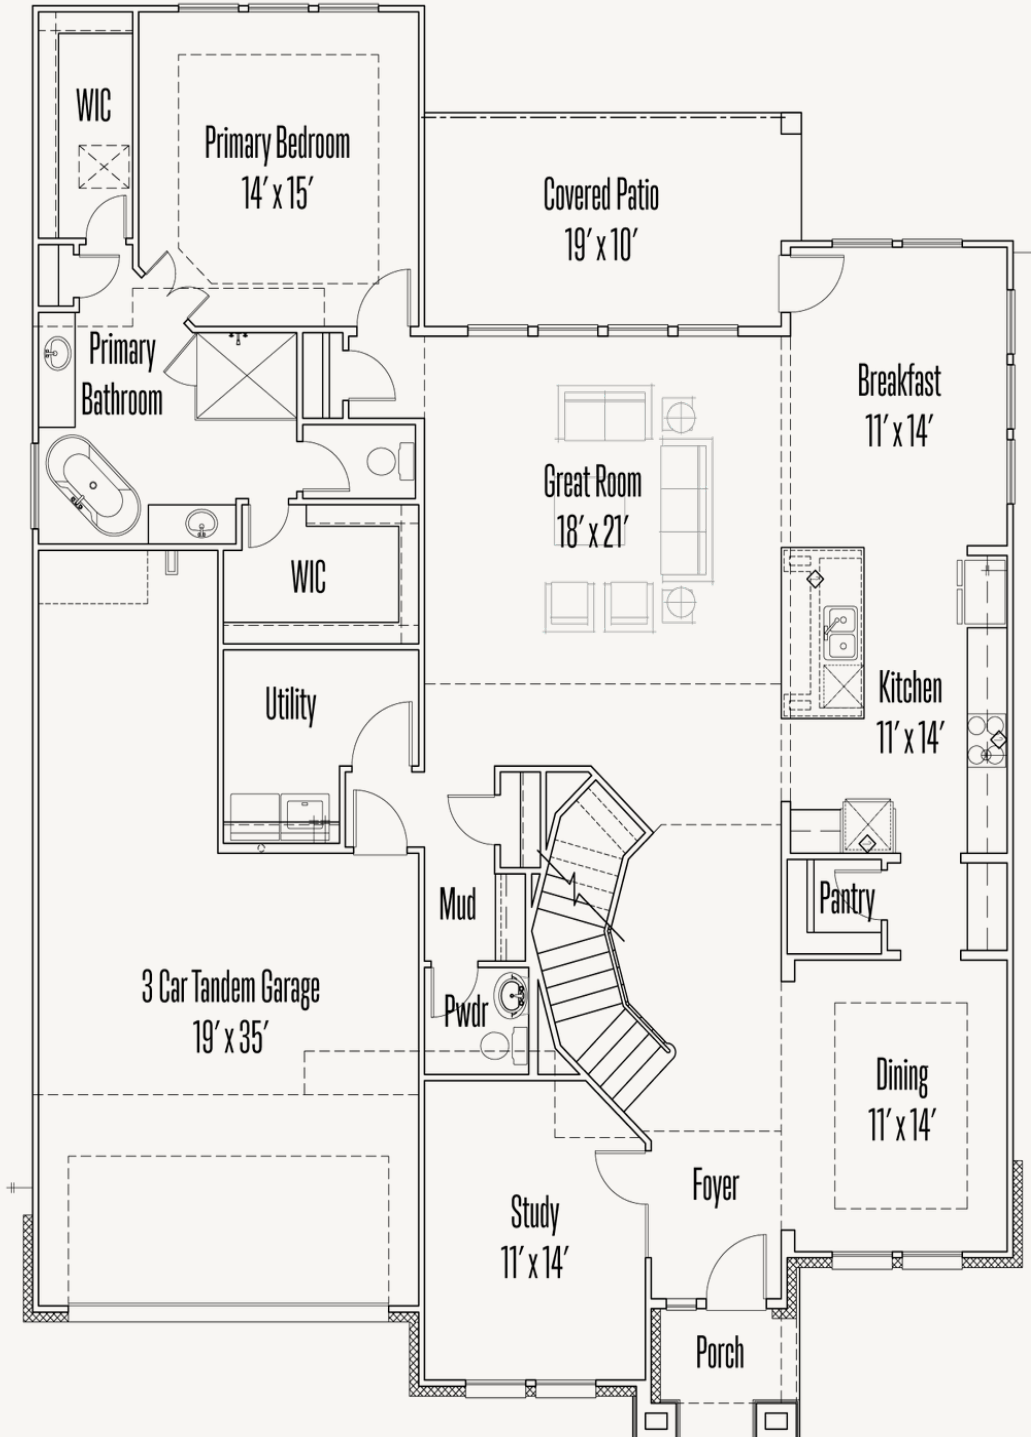

LEGACY AT LAKE DUNLAP : 60'S

300 FLATHEAD LAKE

LAFAYETTE : 60-3428F.1

3,474 sq ft

4 Bedrooms

3.5 Bathrooms

2 Stories

3 Car Garage

LEGACY AT LAKE DUNLAP : 60'S

300 FLATHEAD LAKE

LAFAYETTE : 60-3428F.1

FIRST FLOOR

LEGACY AT LAKE DUNLAP : 60'S

300 FLATHEAD LAKE

LAFAYETTE : 60-3428F.1

SECOND FLOOR