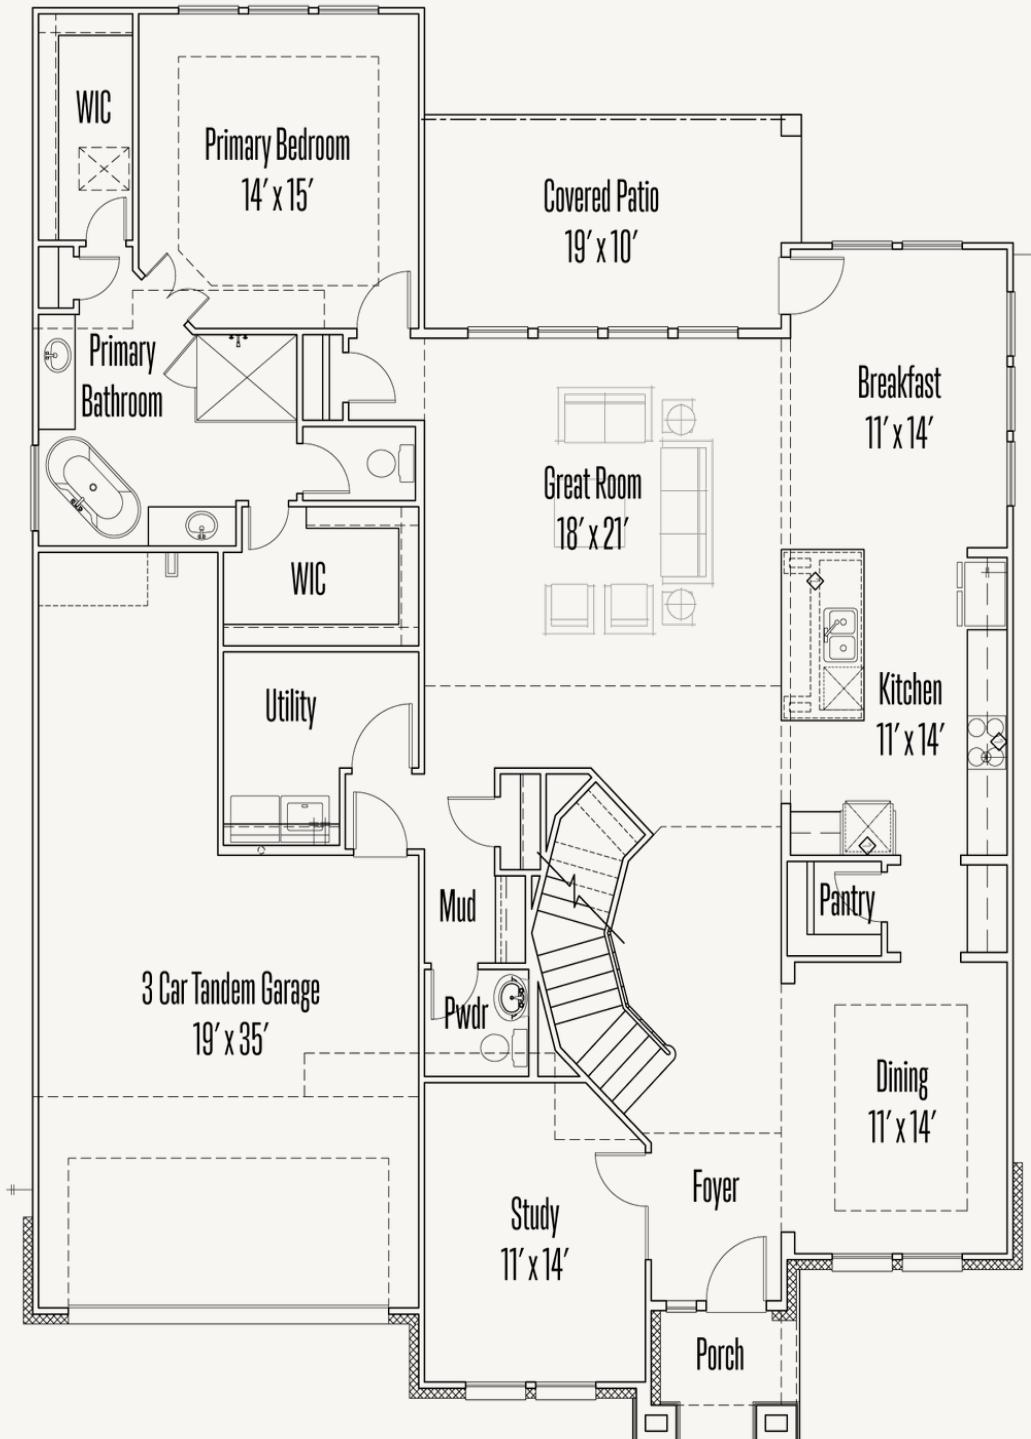

LEGACY AT LAKE DUNLAP : 60'S

300 FLATHEAD LAKE

LAFAYETTE : 60-3428F.1

~~Was: \$697,867~~
Now: \$639,900

3,474 sq ft

4 Bedrooms

3.5 Bathrooms

2 Stories

3 Car Garage

LEGACY AT LAKE DUNLAP : 60'S

300 FLATHEAD LAKE

LAFAYETTE : 60-3428F.1

FIRST FLOOR

LEGACY AT LAKE DUNLAP : 60'S

300 FLATHEAD LAKE

LAFAYETTE : 60-3428F.1

SECOND FLOOR