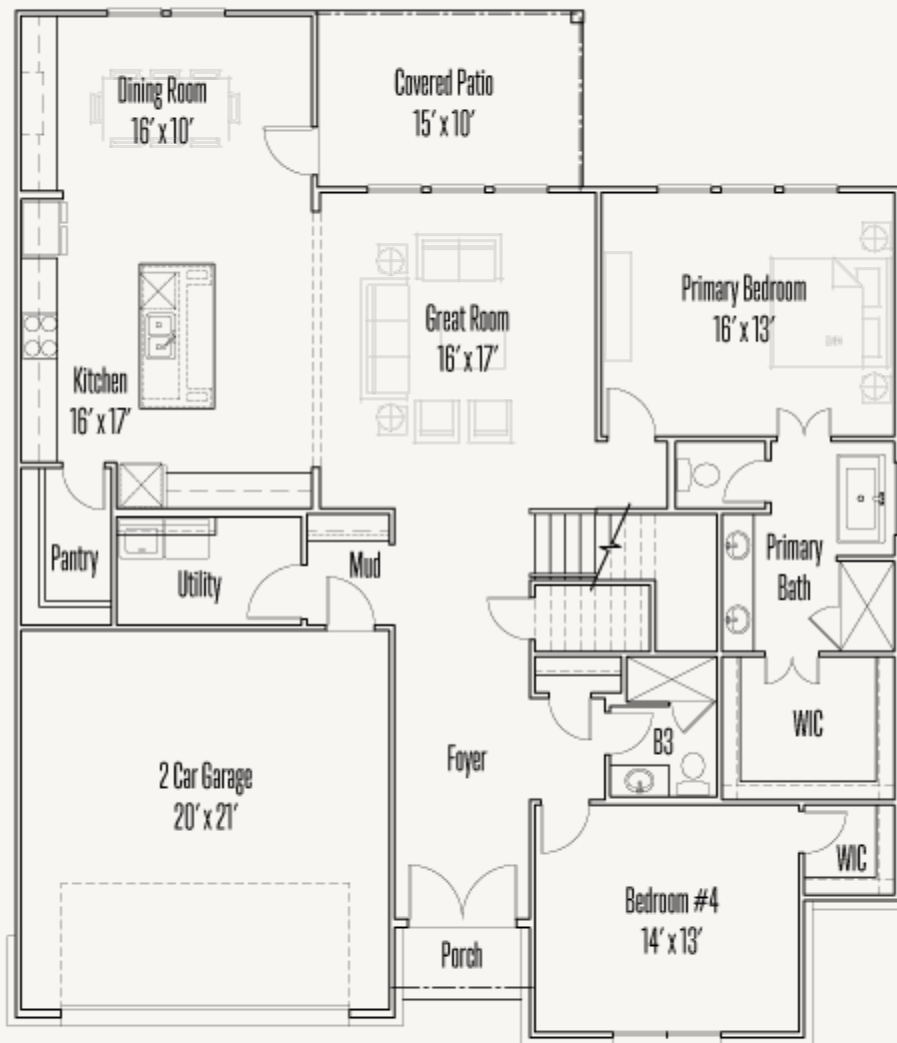

LEGACY AT LAKE DUNLAP : 60'S

304 FLATHEAD LAKE

PHILLIP : 60-2687F.1

~~Was: \$655,604~~
Now: \$619,900

2,716 sq ft

4 Bedrooms

3 Bathrooms

2 Stories

2 Car Garage

LEGACY AT LAKE DUNLAP : 60'S

304 FLATHEAD LAKE

PHILLIP : 60-2687F.1

FIRST FLOOR

LEGACY AT LAKE DUNLAP : 60'S

304 FLATHEAD LAKE

PHILLIP : 60-2687F.1

SECOND FLOOR