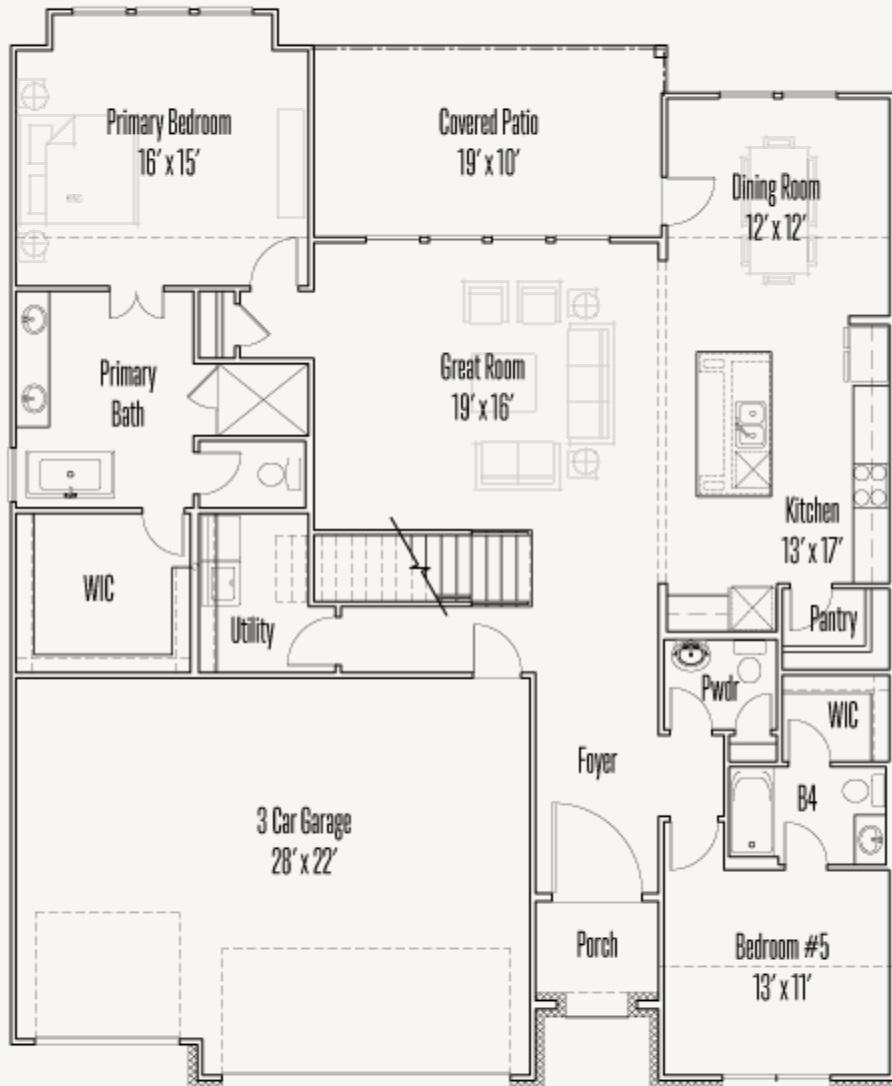

LEGACY AT LAKE DUNLAP : 60'S

500 LAC DU CIEL PL

STODDERT : 60-3098F.1

3,144 sq ft

5 Bedrooms

4.5 Bathrooms

2 Stories

3 Car Garage

LEGACY AT LAKE DUNLAP : 60'S

500 LAC DU CIEL PL

STODDERT : 60-3098F.1

FIRST FLOOR

LEGACY AT LAKE DUNLAP : 60'S

500 LAC DU CIEL PL

STODDERT : 60-3098F.1

SECOND FLOOR