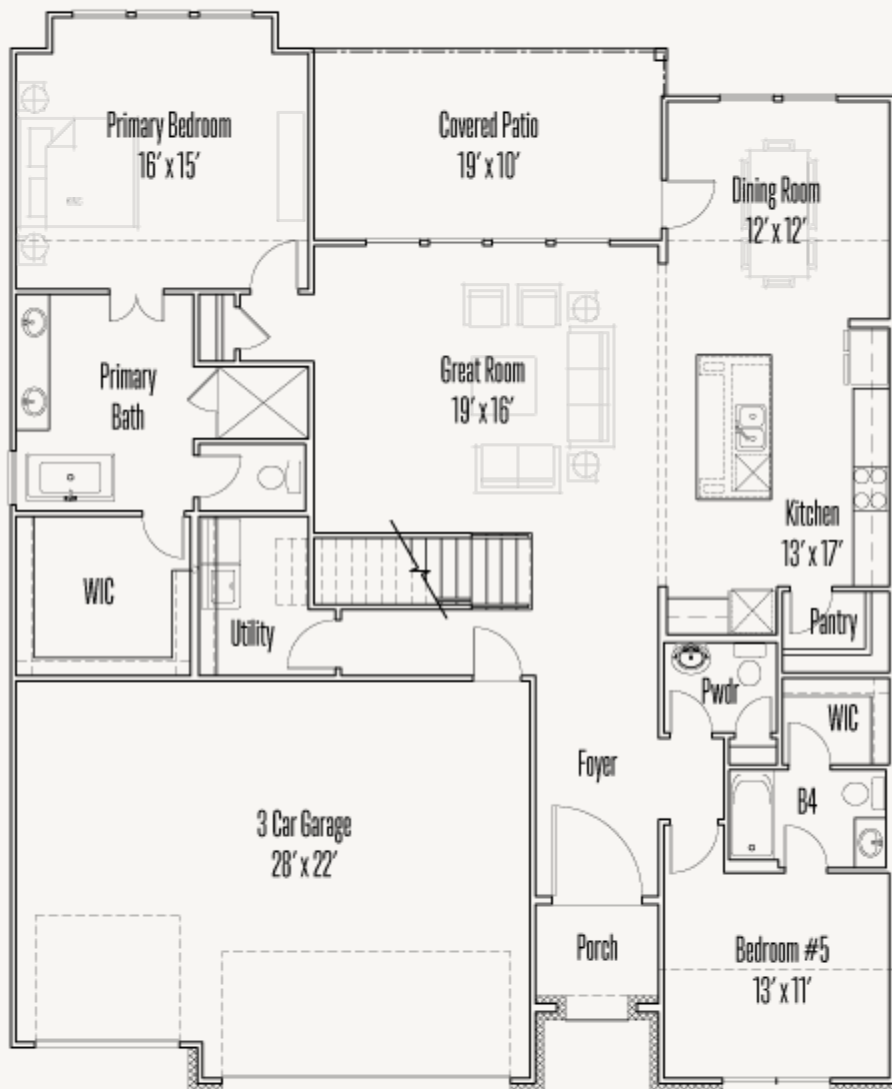

LEGACY AT LAKE DUNLAP : 60'S

500 LAC DU CIEL PL

STODDERT : 60-3098F.1

3,144 sq ft

5 Bedrooms

4.5 Bathrooms

2 Stories

3 Car Garage

LEGACY AT LAKE DUNLAP : 60'S

500 LAC DU CIEL PL

STODDERT : 60-3098F.1

FIRST FLOOR

LEGACY AT LAKE DUNLAP : 60'S

500 LAC DU CIEL PL

STODDERT : 60-3098F.1

SECOND FLOOR