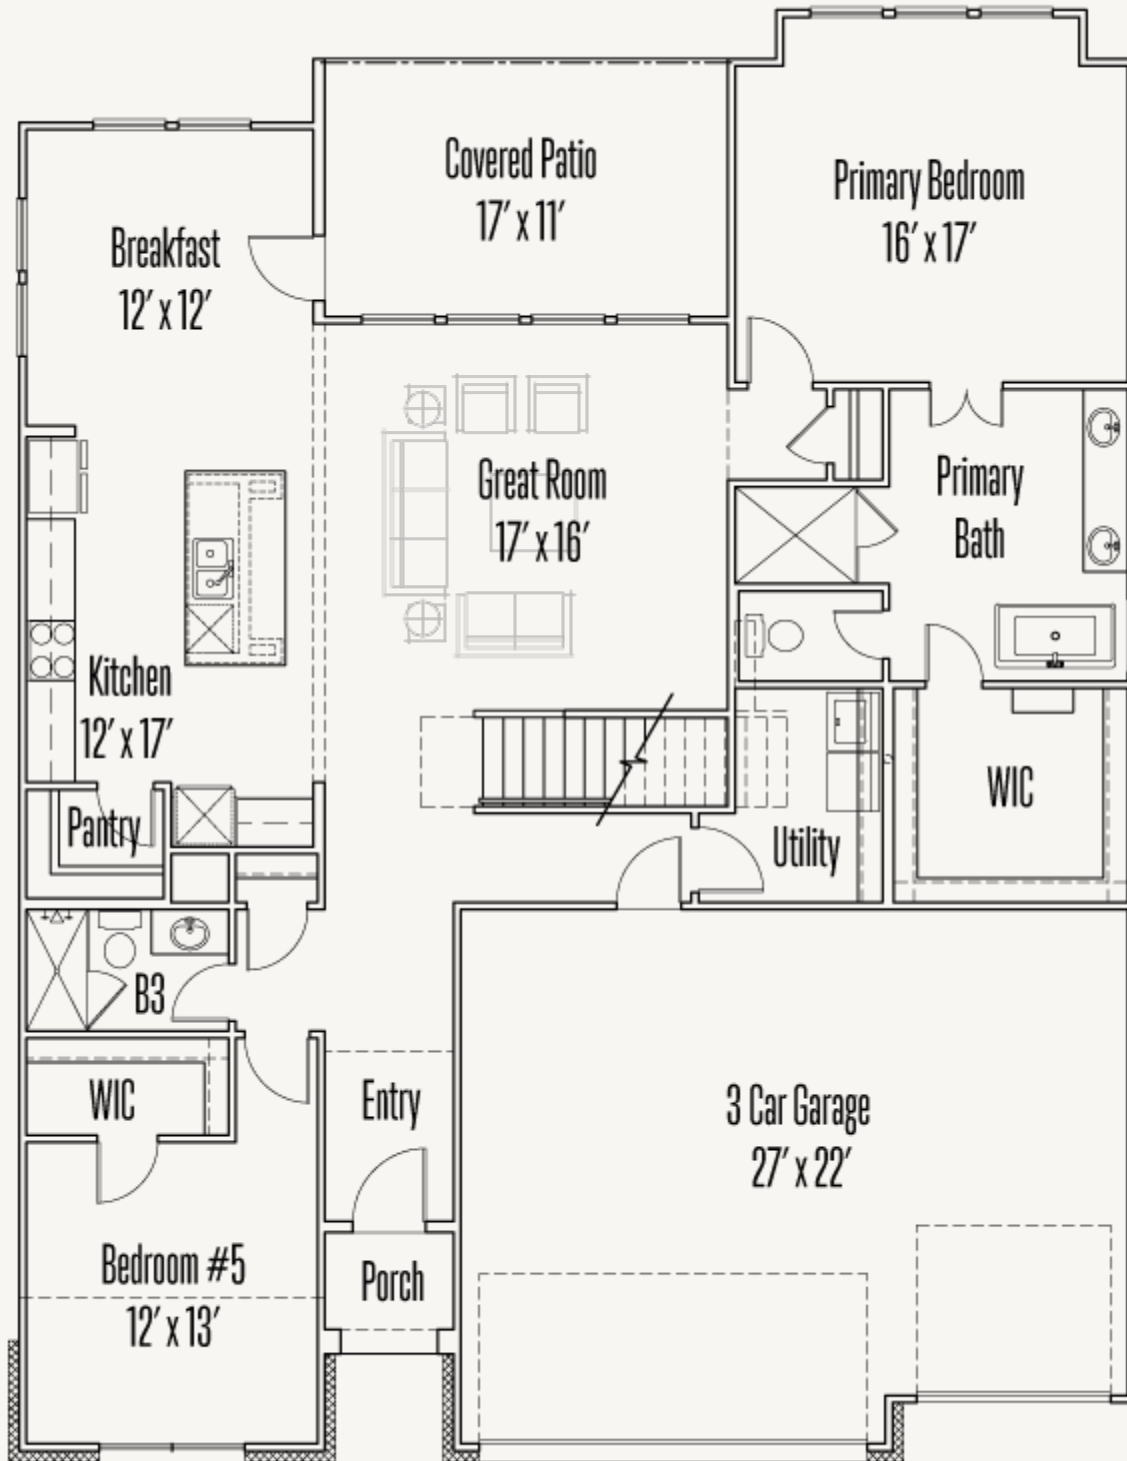

LEGACY AT LAKE DUNLAP : 60'S

508 LAC DU CIEL PL

ABBEY : 60-2758F.1

~~Was: \$687,431~~
Now: \$639,900

2,852 sq ft

5 Bedrooms

4 Bathrooms

2 Stories

3 Car Garage

LEGACY AT LAKE DUNLAP : 60'S

508 LAC DU CIEL PL

ABBEY : 60-2758F.1

FIRST FLOOR

LEGACY AT LAKE DUNLAP : 60'S

508 LAC DU CIEL PL

ABBEY : 60-2758F.1

SECOND FLOOR