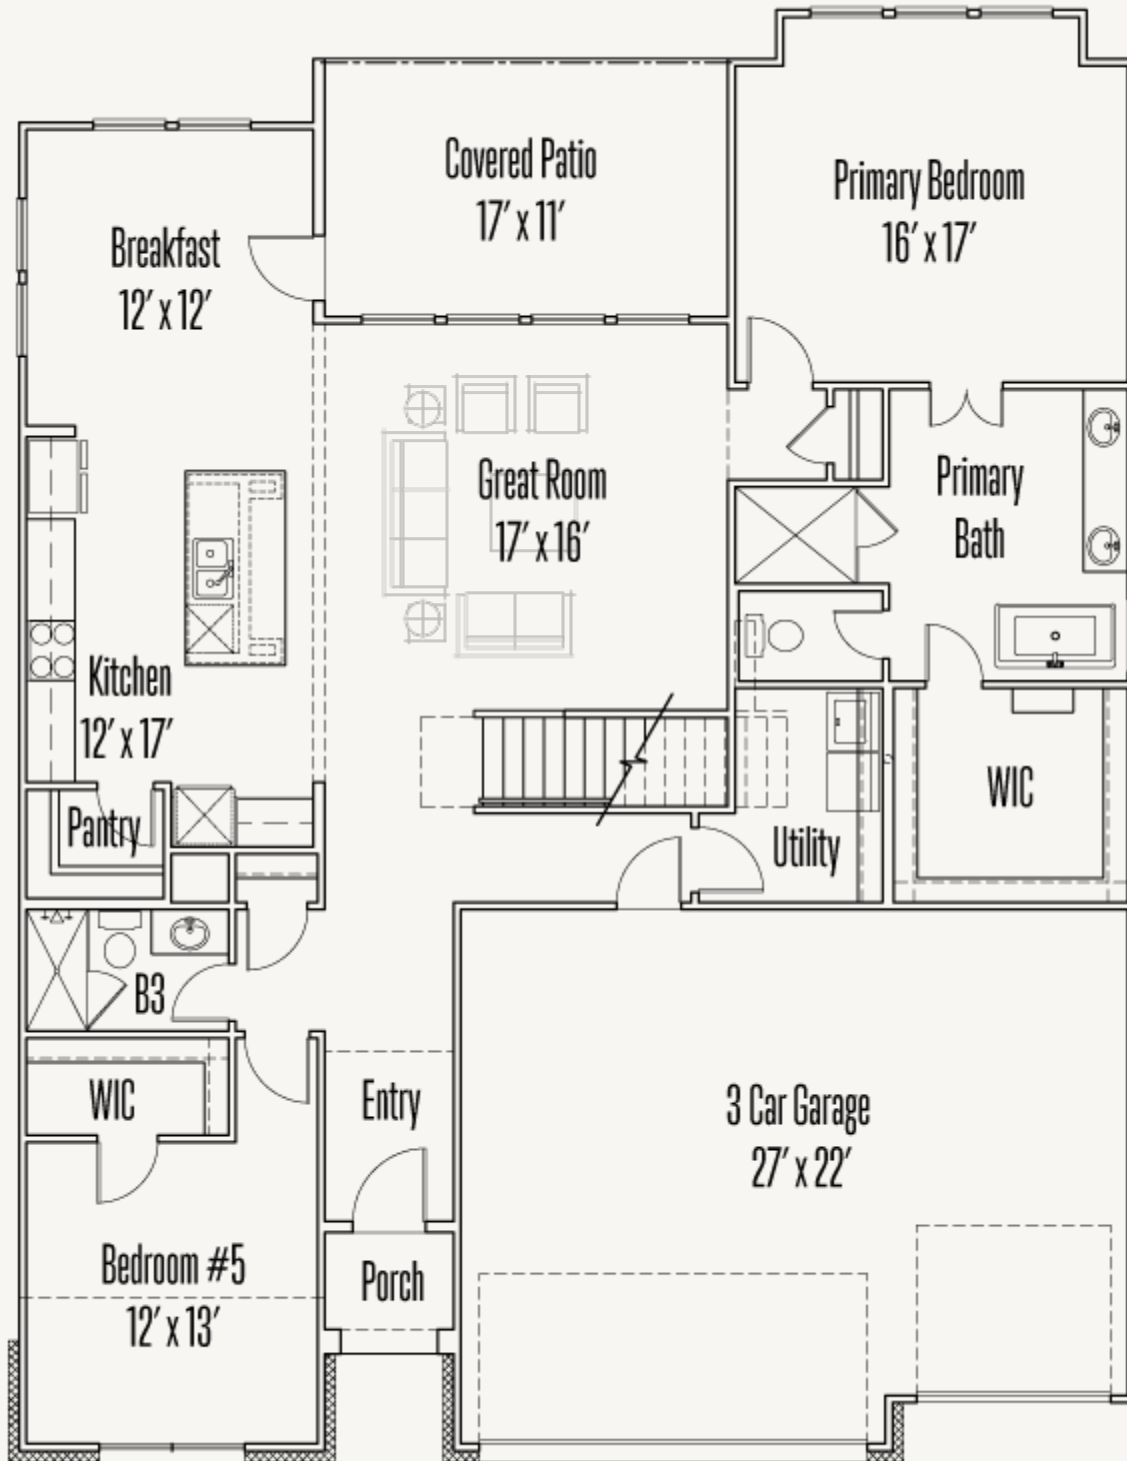

2 Stories

3 Car Garage

LEGACY AT LAKE DUNLAP : 60'S

508 LAC DU CIEL PL

ABBEY : 60-2758F.1

FIRST FLOOR

LEGACY AT LAKE DUNLAP : 60'S

508 LAC DU CIEL PL

ABBEY : 60-2758F.1

SECOND FLOOR