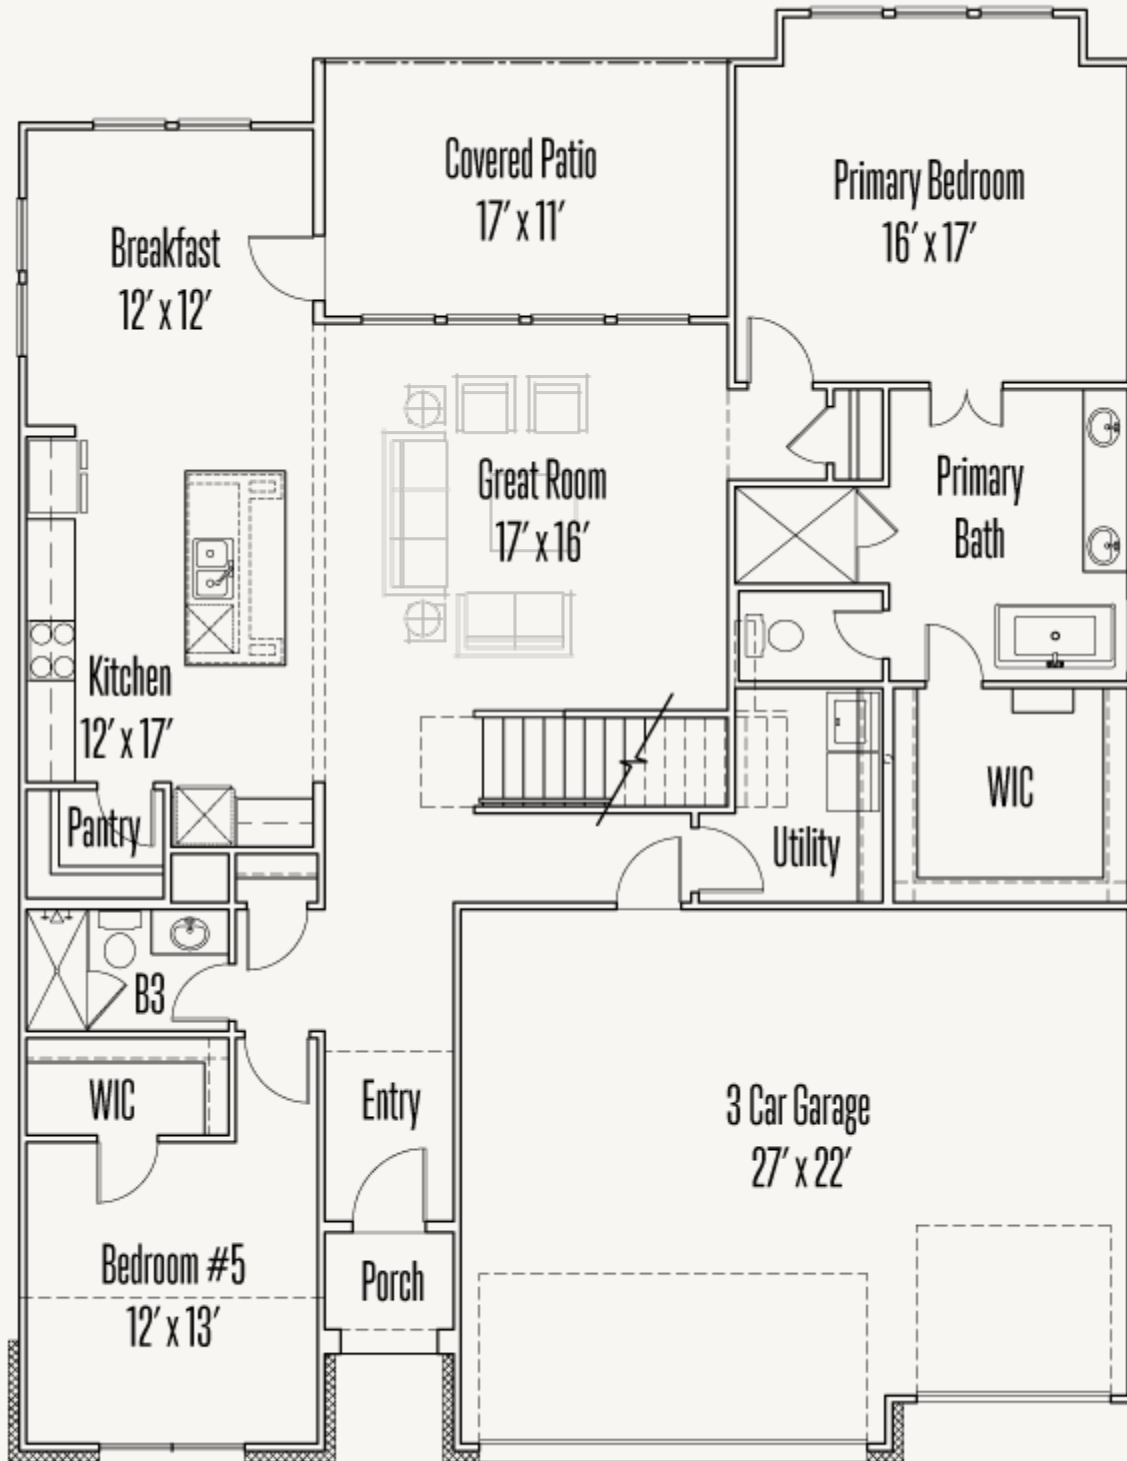

# 508 LAC DU CIEL PL

ABBEY : 60-2758F.1

2,852 sq ft

5 Bedrooms

4 Bathrooms

2 Stories

3 Car Garage

LEGACY AT LAKE DUNLAP : 60'S

# 508 LAC DU CIEL PL

ABBEY : 60-2758F.1

## FIRST FLOOR

LEGACY AT LAKE DUNLAP : 60'S

## SECOND FLOOR