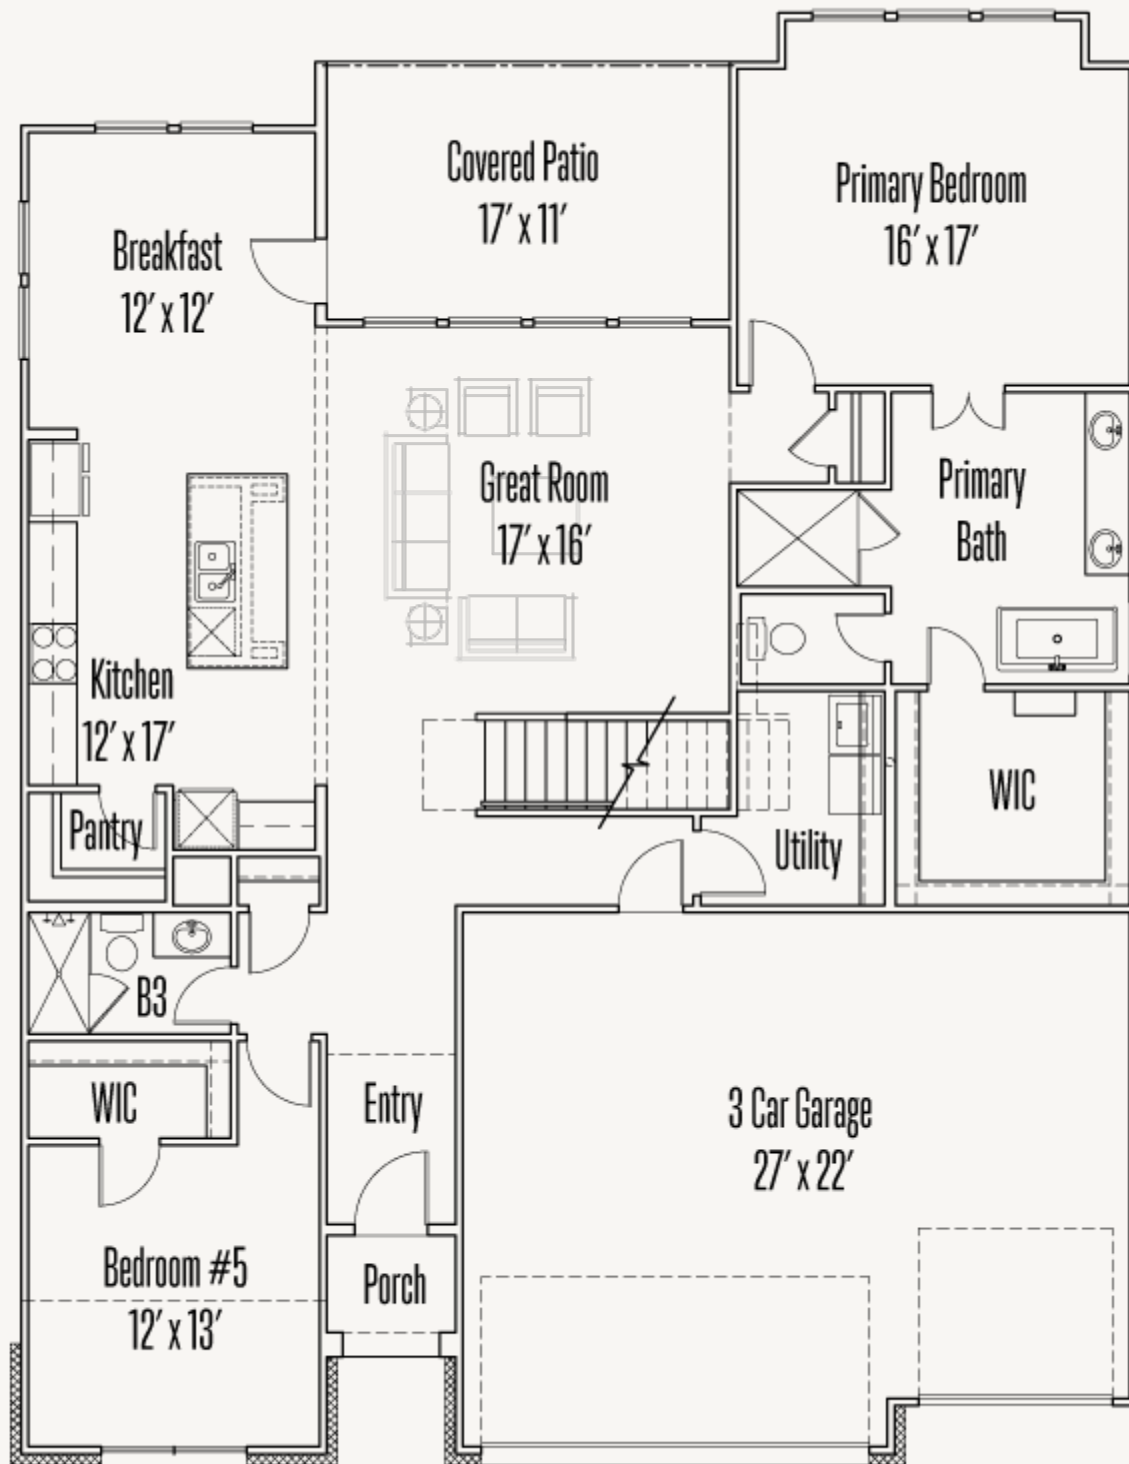

2 Stories

3 Car Garage

LEGACY AT LAKE DUNLAP : 60'S

508 LAC DU CIEL PL

ABBEY : 60-2758F.1

FIRST FLOOR

LEGACY AT LAKE DUNLAP : 60'S

508 LAC DU CIEL PL

ABBEY : 60-2758F.1

SECOND FLOOR