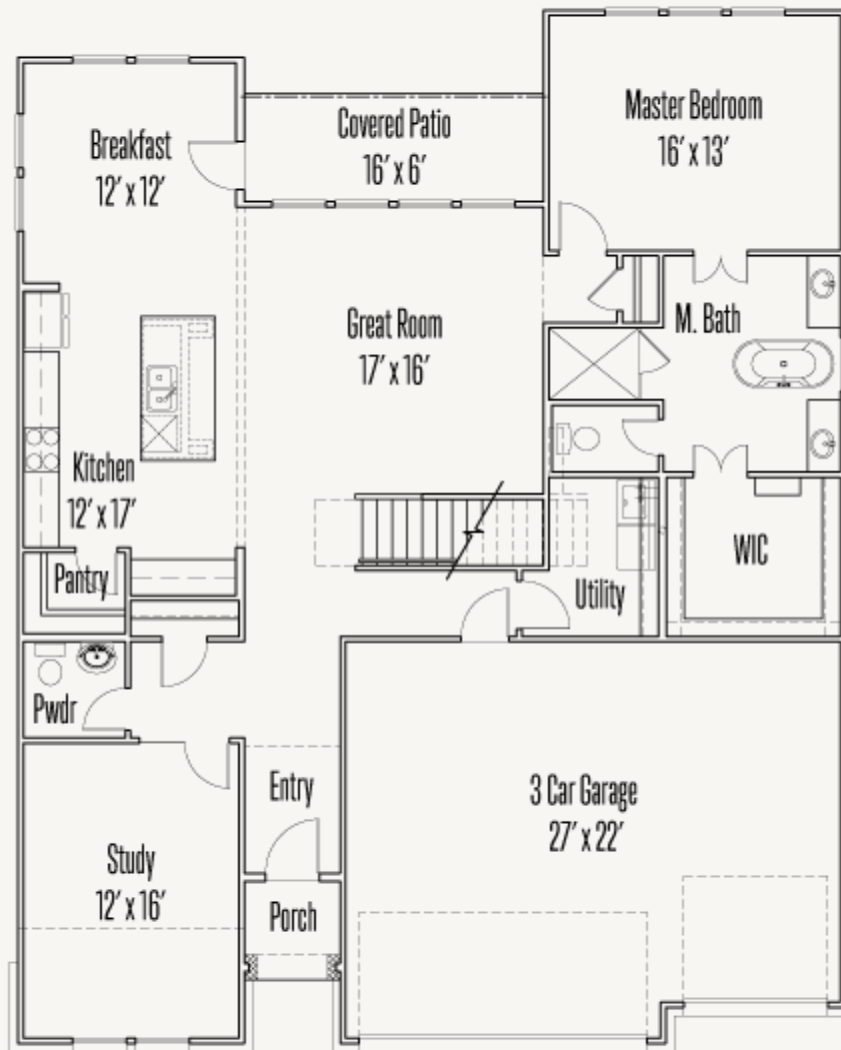

LEGACY AT LAKE DUNLAP : 60'S

ABBEY : 60-2758F.1

Elevation A

Elevation B

2,768 sq ft

4 Bedrooms

2.5  
Bathrooms

2 Stories

## FIRST FLOOR

LEGACY AT LAKE DUNLAP : 60'S

ABBEY : 60-2758F.1

SECOND FLOOR