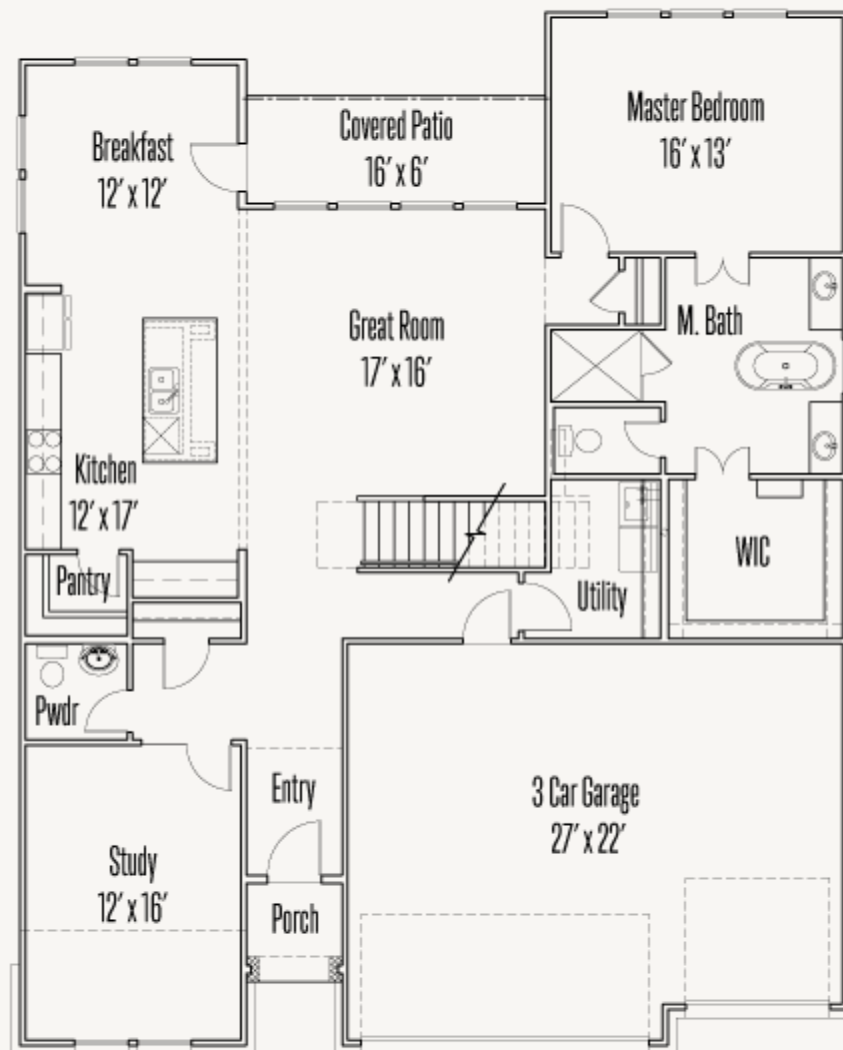

LEGACY AT LAKE DUNLAP : 60'S

ABBHEY : 60-2758F.1

Elevation A

Elevation B

2,768 sq ft

4 Bedrooms

2.5  
Bathrooms

2 Stories

## FIRST FLOOR

LEGACY AT LAKE DUNLAP : 60'S

ABBEY : 60-2758F.1

SECOND FLOOR