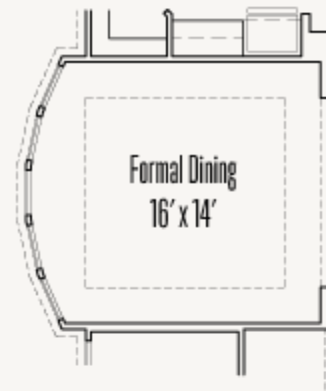

FP_FRANKLIN_A

LEGACY AT LAKE DUNLAP : 60'S

FRANKLIN : 60-2875F.1

OPTION_1

Optional Ceiling Treatment with Optional Fireplace at Great Room

Optional Ceiling Treatment at Primary Bedroom

Optional Bay at Formal Dining

Optional Ceiling Treatment & Optional Bay at Formal Dining

Optional Ceiling Treatment at Formal Dining

Optional Ceiling Treatment at Game Room

LEGACY AT LAKE DUNLAP : 60'S

FRANKLIN : 60-2875F.1

OPTION_2

LEGACY AT LAKE DUNLAP : 60'S