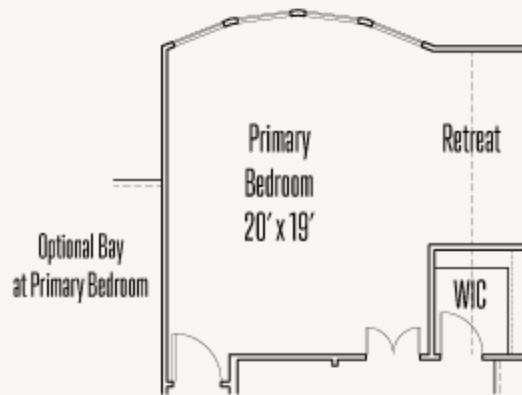

Optional Bay at Primary Bedroom