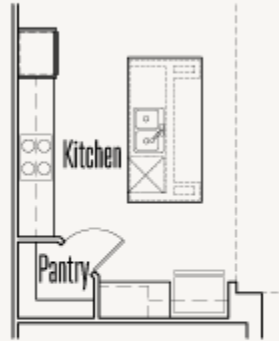

First Floor at
Optional Bonus Room

LEGACY AT LAKE DUNLAP : 60'S

FRANKLIN : 60-2875F.1

OPTION_4

Optional Cabinets at Breakfast

Optional Double Oven Cabinet

Optional Oven / MW Cabinet

Optional Cooktop / Oven Kitchen

Optional Sliding Glass Door at Great Room

Optional 8080 Sliding Glass Door at Game Room

Optional Cabinet at Utility w/ Optional Sink

LEGACY AT LAKE DUNLAP : 60'S

FRANKLIN : 60-2875F.1

OPTION_5

Optional Extended Covered Patio (Brick)