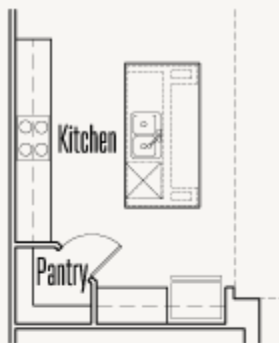

First Floor at
Optional Bonus Room

LEGACY AT LAKE DUNLAP : 60'S

FRANKLIN : 60-2875F.1

OPTION_4

Optional Cabinets at Breakfast

Optional Double Oven Cabinet

Optional Oven / MW Cabinet

Optional Cooktop / Oven Kitchen

Optional Sliding Glass Door at Great Room

Optional 8080 Sliding Glass Door at Game Room

Optional Cabinet at Utility w/ Optional Sink

LEGACY AT LAKE DUNLAP : 60'S

FRANKLIN : 60-2875F.1

OPTION_5

Optional Extended Covered Patio (Brick)