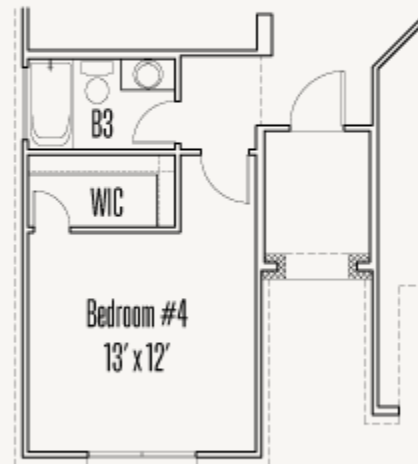

FRANKLIN : 60-2875F.1

OPTION_3

Optional Primary Bath

Optional Study / Powder rlm
Bedroom #4 / Bath #3

Optional Fireplace at Great Room

Second Floor at
Optional Bonus Room

Optional Ceiling Treatment at Optional Study

First Floor at
Optional Bonus Room

LEGACY AT LAKE DUNLAP : 60'S

FRANKLIN : 60-2875F.1

OPTION_4

Optional Cabinets at Breakfast

Optional Double Oven Cabinet

Optional Oven / MW Cabinet

Optional Cooktop / Oven Kitchen

Extended Bedroom #4 (Option #1)

Extended Bedroom #4 (Option #2)

LEGACY AT LAKE DUNLAP : 60'S

FRANKLIN : 60-2875F.1

OPTION_6

Optional Box Bay at Primary Bedroom

Optional Box Bay at Dining Room