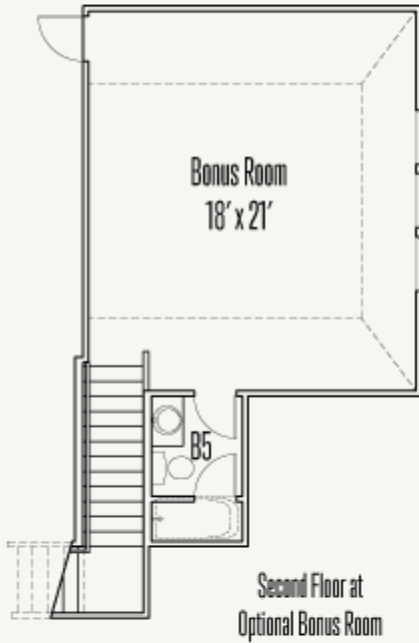

FRANKLIN : 60-2875F.1

OPTION_3

Optional Primary Bath

Optional Study / Powder rlm
Bedroom #4 / Bath #3

Optional Fireplace at Great Room

Second Floor at
Optional Bonus Room

Optional Ceiling Treatment at Optional Study

First Floor at
Optional Bonus Room

LEGACY AT LAKE DUNLAP : 60'S

FRANKLIN : 60-2875F.1

OPTION_4

Optional Cabinets at Breakfast

Optional Double Oven Cabinet

Optional Oven / MW Cabinet

Optional Cooktop / Oven Kitchen