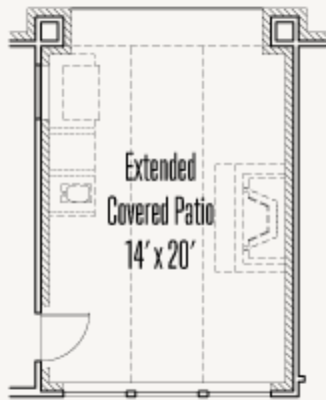

Optional Bay at Primary Bedroom

Optional Outdoor Living w/ Optional Outdoor Kitchen and Optional Fireplace