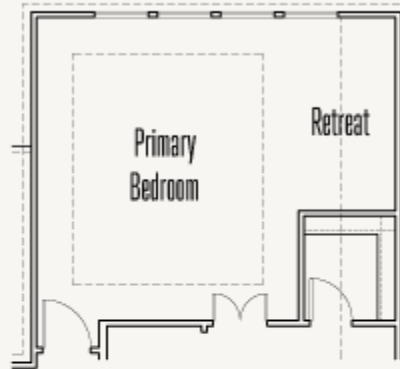

FP_FRANKLIN_A

LEGACY AT LAKE DUNLAP : 60'S

FRANKLIN : 60-2875F.1

OPTION_1

Optional Ceiling Treatment with Optional Fireplace at Great Room

Optional Ceiling Treatment at Primary Bedroom

Optional Bay at Formal Dining

Optional Ceiling Treatment & Optional Bay at Formal Dining

Optional Ceiling Treatment at Formal Dining

Optional Ceiling Treatment at Game Room

LEGACY AT LAKE DUNLAP : 60'S

FRANKLIN : 60-2875F.1

OPTION_2

LEGACY AT LAKE DUNLAP : 60'S

First Floor at
Optional Bonus Room

LEGACY AT LAKE DUNLAP : 60'S

FRANKLIN : 60-2875F.1

OPTION_4

Optional Cabinets at Breakfast

Optional Double Oven Cabinet

Optional Oven / MW Cabinet

Optional Cooktop / Oven Kitchen