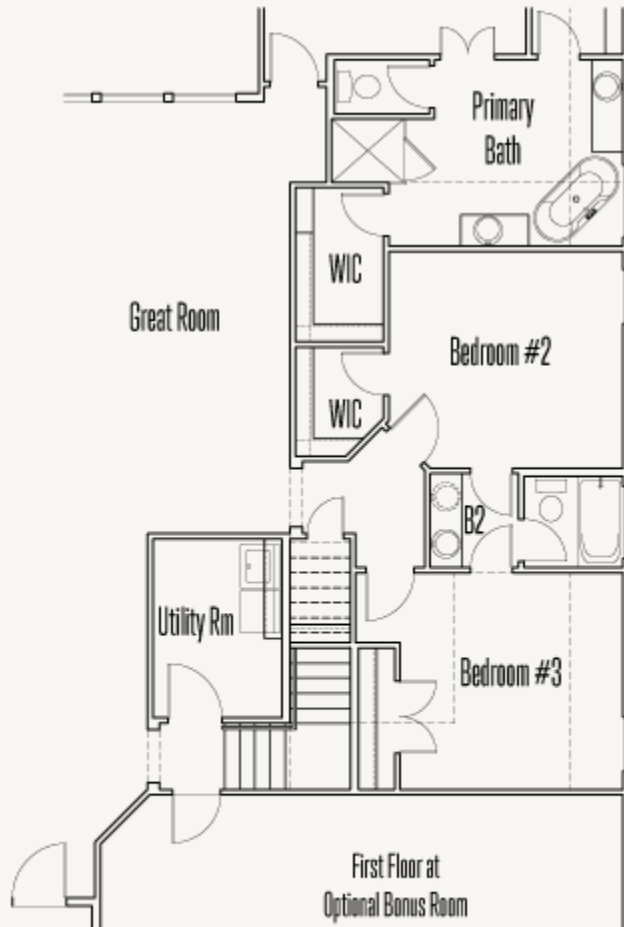

FP_FRANKLIN_A

LEGACY AT LAKE DUNLAP : 60'S

FRANKLIN : 60-2875F.1

OPTION_1

Optional Ceiling Treatment with Optional Fireplace at Great Room

Optional Ceiling Treatment at Primary Bedroom

Optional Bay at Formal Dining

Optional Ceiling Treatment & Optional Bay at Formal Dining

Optional Ceiling Treatment at Formal Dining

Optional Ceiling Treatment at Game Room

LEGACY AT LAKE DUNLAP : 60'S

FRANKLIN : 60-2875F.1

OPTION_2

LEGACY AT LAKE DUNLAP : 60'S

FRANKLIN : 60-2875F.1

OPTION_3

Optional Primary Bath

Optional Study / Powder rlm
Bedroom #4 / Bath #3

Optional Fireplace at Great Room

Second Floor at
Optional Bonus Room

Optional Ceiling Treatment at Optional Study

First Floor at
Optional Bonus Room

LEGACY AT LAKE DUNLAP : 60'S

FRANKLIN : 60-2875F.1

OPTION_4

Optional Cabinets at Breakfast

Optional Double Oven Cabinet

Optional Oven / MW Cabinet

Optional Cooktop / Oven Kitchen