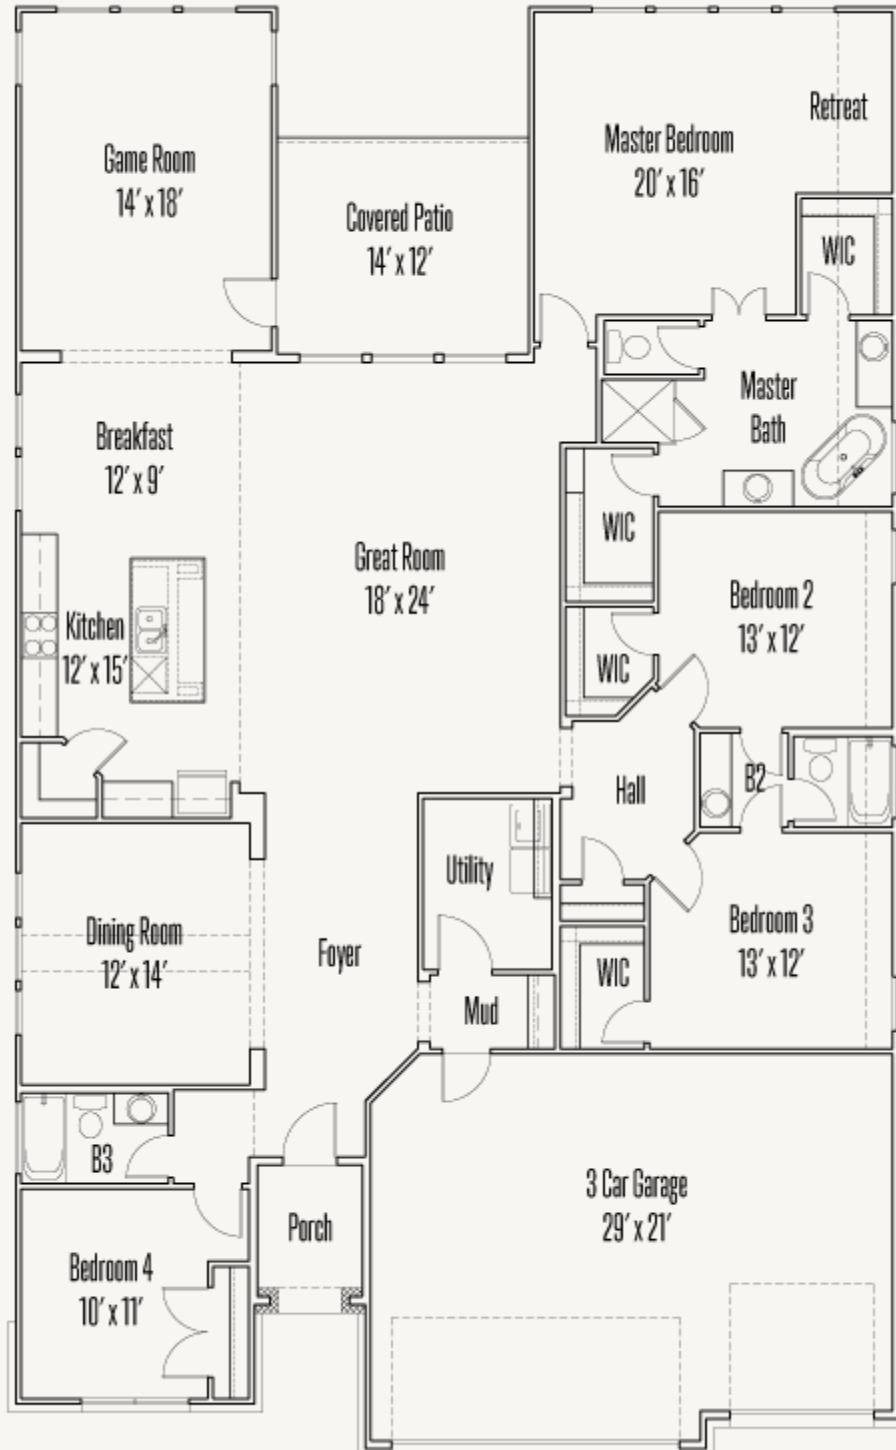

LEGACY AT LAKE DUNLAP : 60'S

FRANKLIN : 60-2875F.1

Elevation A

Elevation B

Elevation E

Elevation N

LEGACY AT LAKE DUNLAP : 60'S

FRANKLIN : 60-2875F.1

FP_FRANKLIN_A

LEGACY AT LAKE DUNLAP : 60'S

FRANKLIN : 60-2875F.1

OPTION_1

Optional Ceiling Treatment with Optional Fireplace at Great Room

Optional Ceiling Treatment at Primary Bedroom

Optional Bay at Formal Dining

First Floor at
Optional Bonus Room

LEGACY AT LAKE DUNLAP : 60'S

FRANKLIN : 60-2875F.1

OPTION_4

Optional Cabinets at Breakfast

Optional Double Oven Cabinet

Optional Oven / MW Cabinet

Optional Cooktop / Oven Kitchen

Extended Bedroom #4 (Option #1)

Extended Bedroom #4 (Option #2)

LEGACY AT LAKE DUNLAP : 60'S

FRANKLIN : 60-2875F.1

OPTION_6

Optional Box Bay at Primary Bedroom

Optional Box Bay at Dining Room