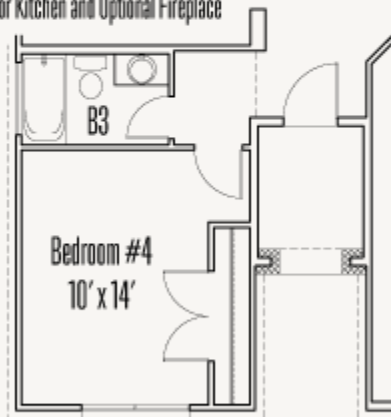

FRANKLIN : 60-2875F.1

OPTION_3

Optional Primary Bath

Optional Study / Powder rlm
Bedroom #4 / Bath #3

Optional Fireplace at Great Room

Second Floor at
Optional Bonus Room

Optional Ceiling Treatment at Optional Study

First Floor at
Optional Bonus Room

LEGACY AT LAKE DUNLAP : 60'S

FRANKLIN : 60-2875F.1

OPTION_4

Optional Cabinets at Breakfast

Optional Double Oven Cabinet

Optional Oven / MW Cabinet

Optional Cooktop / Oven Kitchen

Extended Bedroom #4 (Option #1)

Extended Bedroom #4 (Option #2)

LEGACY AT LAKE DUNLAP : 60'S

FRANKLIN : 60-2875F.1

OPTION_6

Optional Box Bay at Primary Bedroom

Optional Box Bay at Dining Room