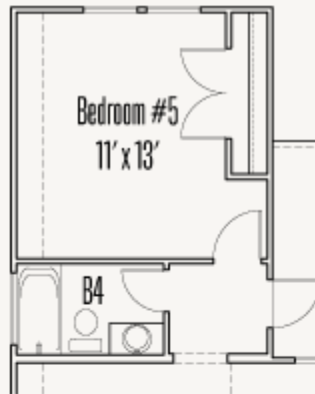

FRANKLIN : 60-2875F.1

OPTION_3

Optional Primary Bath

Optional Study / Powder rlm
Bedroom #4 / Bath #3

Optional Fireplace at Great Room

Second Floor at
Optional Bonus Room

Optional Ceiling Treatment at Optional Study

First Floor at
Optional Bonus Room

LEGACY AT LAKE DUNLAP : 60'S

FRANKLIN : 60-2875F.1

OPTION_4

Optional Cabinets at Breakfast

Optional Double Oven Cabinet

Optional Oven / MW Cabinet

Optional Cooktop / Oven Kitchen