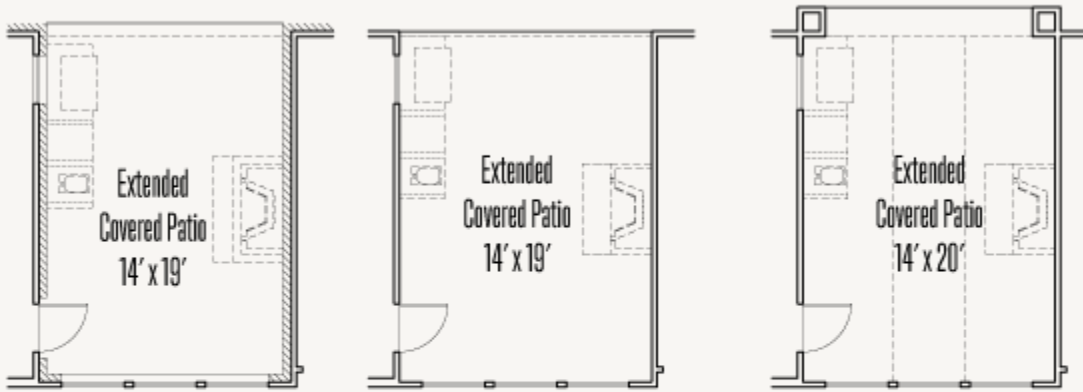

Optional Sliding Glass Door at Great Room

Optional 8080 Sliding Glass Door at Game Room

Optional Cabinet at Utility w/ Optional Sink

LEGACY AT LAKE DUNLAP : 60'S

FRANKLIN : 60-2875F.1

OPTION_5

Optional Extended Covered Patio (Brick)