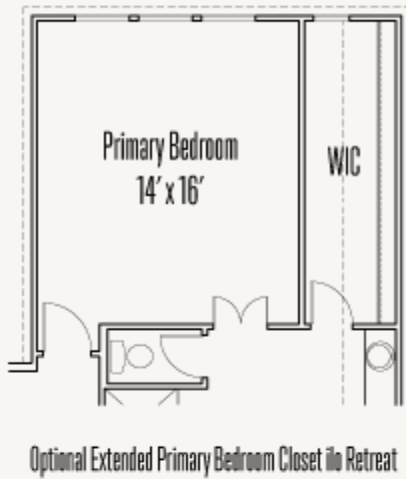

Optional Ceiling Treatment & Optional Bay at Formal Dining

Optional Ceiling Treatment at Formal Dining

Optional Ceiling Treatment at Game Room

LEGACY AT LAKE DUNLAP : 60'S

FRANKLIN : 60-2875F.1

OPTION_2

LEGACY AT LAKE DUNLAP : 60'S

FRANKLIN : 60-2875F.1

OPTION_3

Optional Primary Bath

Optional Study / Powder rlm
Bedroom #4 / Bath #3

Optional Fireplace at Great Room

Second Floor at
Optional Bonus Room

Optional Ceiling Treatment at Optional Study