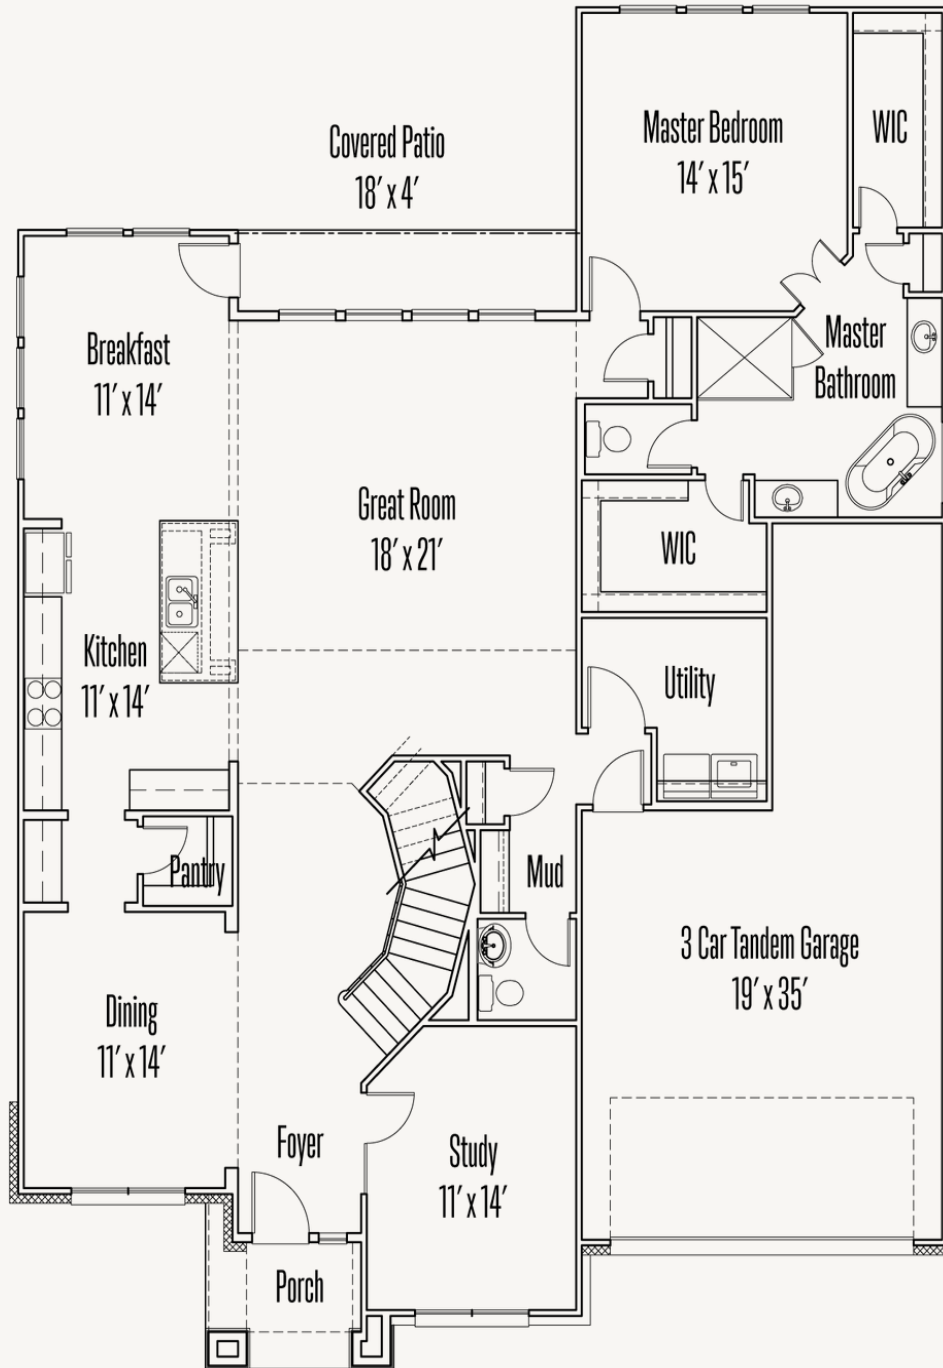

LEGACY AT LAKE DUNLAP : 60'S

LAFAYETTE : 60-3428F.1

Elevation A

Elevation B

Elevation C

3,443 sq ft

4 Bedrooms

3.5
Bathrooms

2 Stories

3 Car Garage

LEGACY AT LAKE DUNLAP : 60'S

LAFAYETTE : 60-3428F.1

FIRST FLOOR_A

LEGACY AT LAKE DUNLAP : 60'S

LAFAYETTE : 60-3428F.1

SECOND FLOOR_A