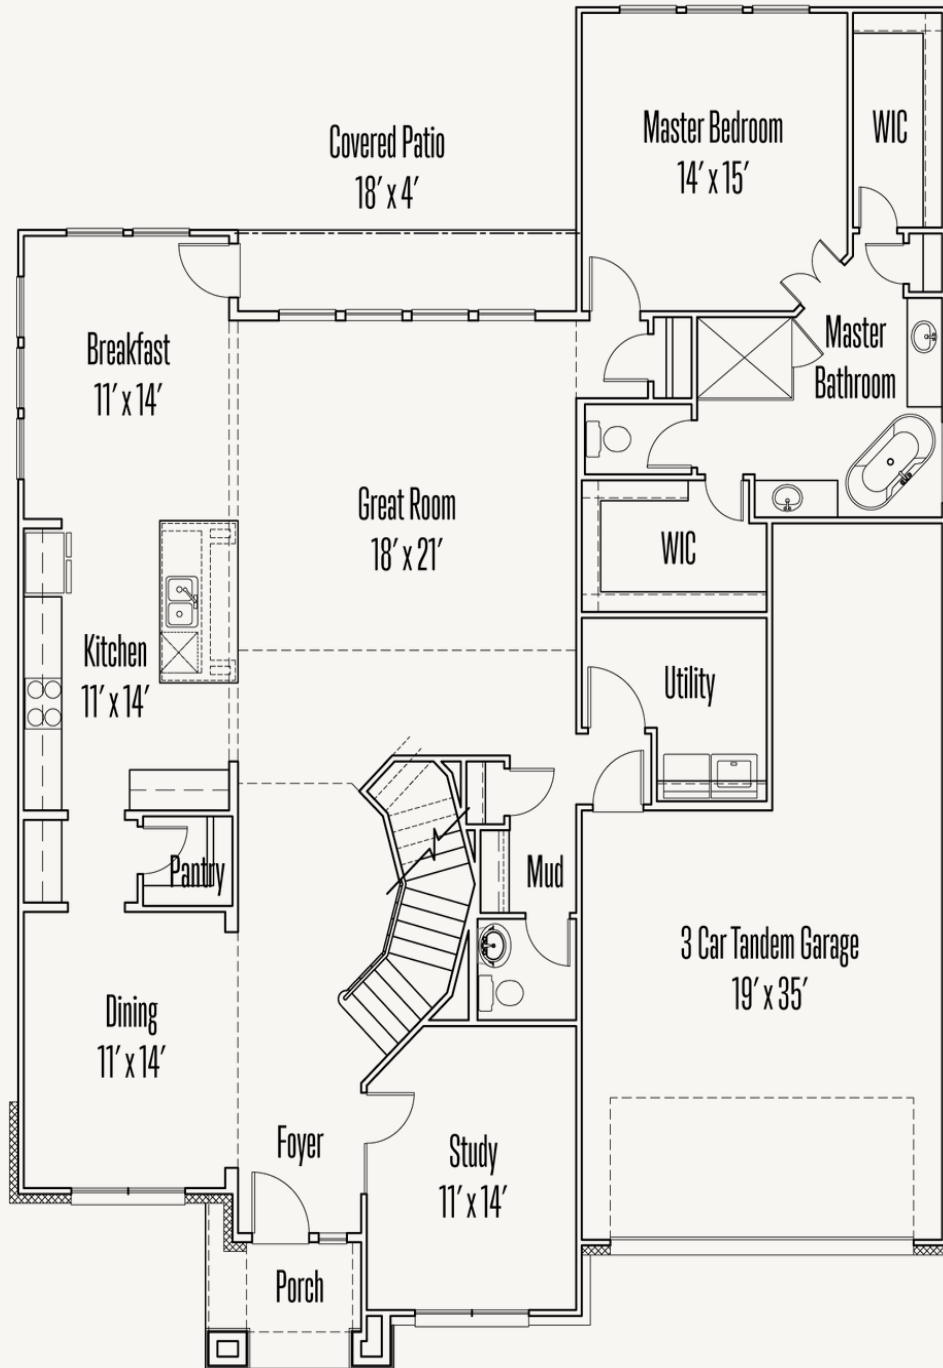

LEGACY AT LAKE DUNLAP : 60'S

LAFAYETTE : 60-3428F.1

Elevation A

Elevation B

Elevation C

3,443 sq ft

4 Bedrooms

3.5
Bathrooms

2 Stories

3 Car Garage

LEGACY AT LAKE DUNLAP : 60'S

LAFAYETTE : 60-3428F.1

FIRST FLOOR_A

LEGACY AT LAKE DUNLAP : 60'S

LAFAYETTE : 60-3428F.1

SECOND FLOOR_A