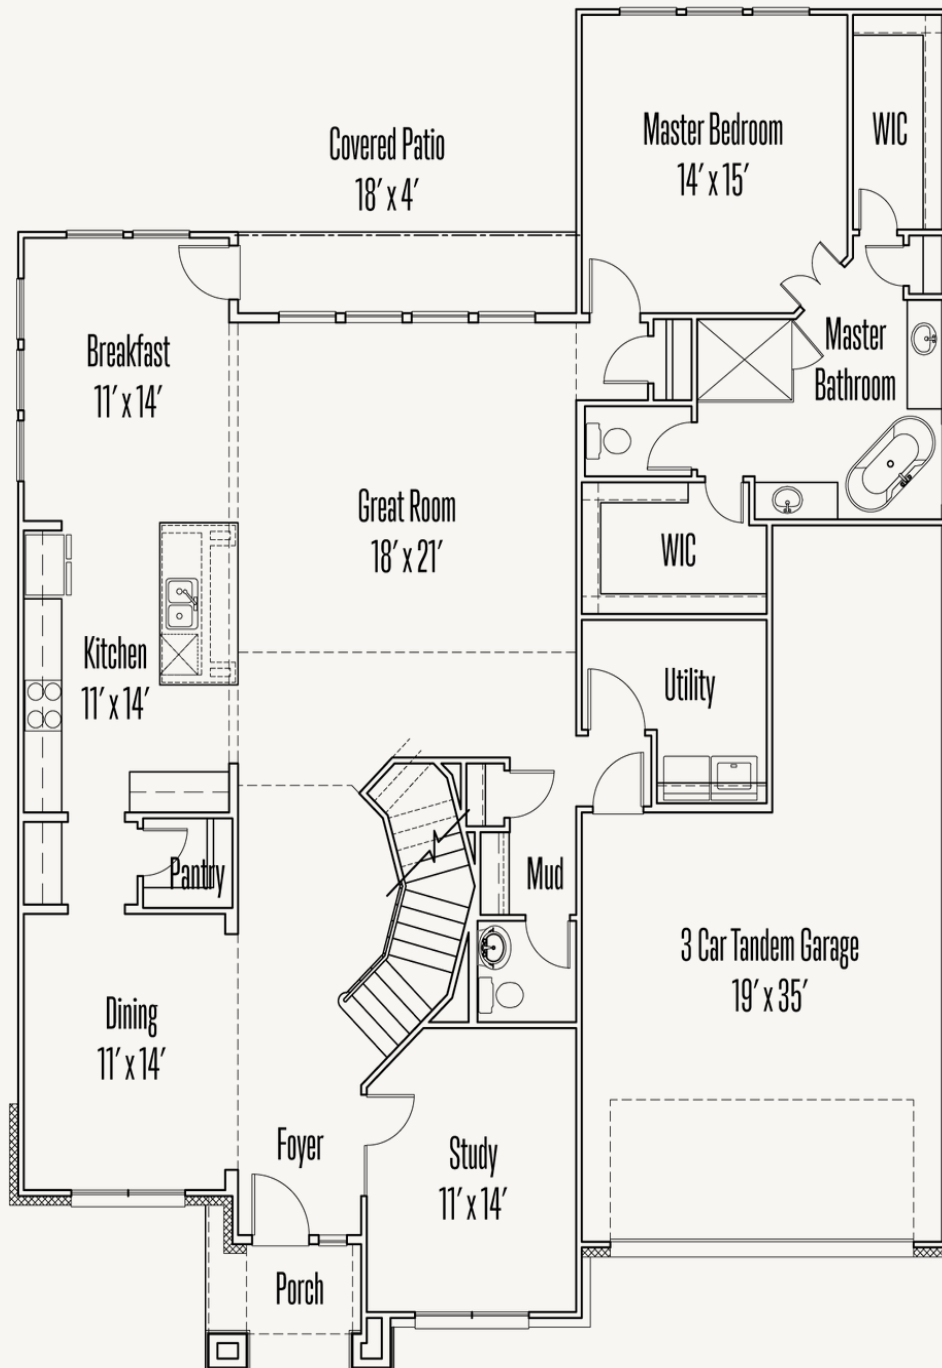

LEGACY AT LAKE DUNLAP : 60'S

LAFAYETTE : 60-3428F.1

Elevation A

Elevation B

Elevation C

3,443 sq ft

4 Bedrooms

3.5
Bathrooms

2 Stories

3 Car Garage

LEGACY AT LAKE DUNLAP : 60'S

LAFAYETTE : 60-3428F.1

FIRST FLOOR_A

LEGACY AT LAKE DUNLAP : 60'S

LAFAYETTE : 60-3428F.1

SECOND FLOOR_A