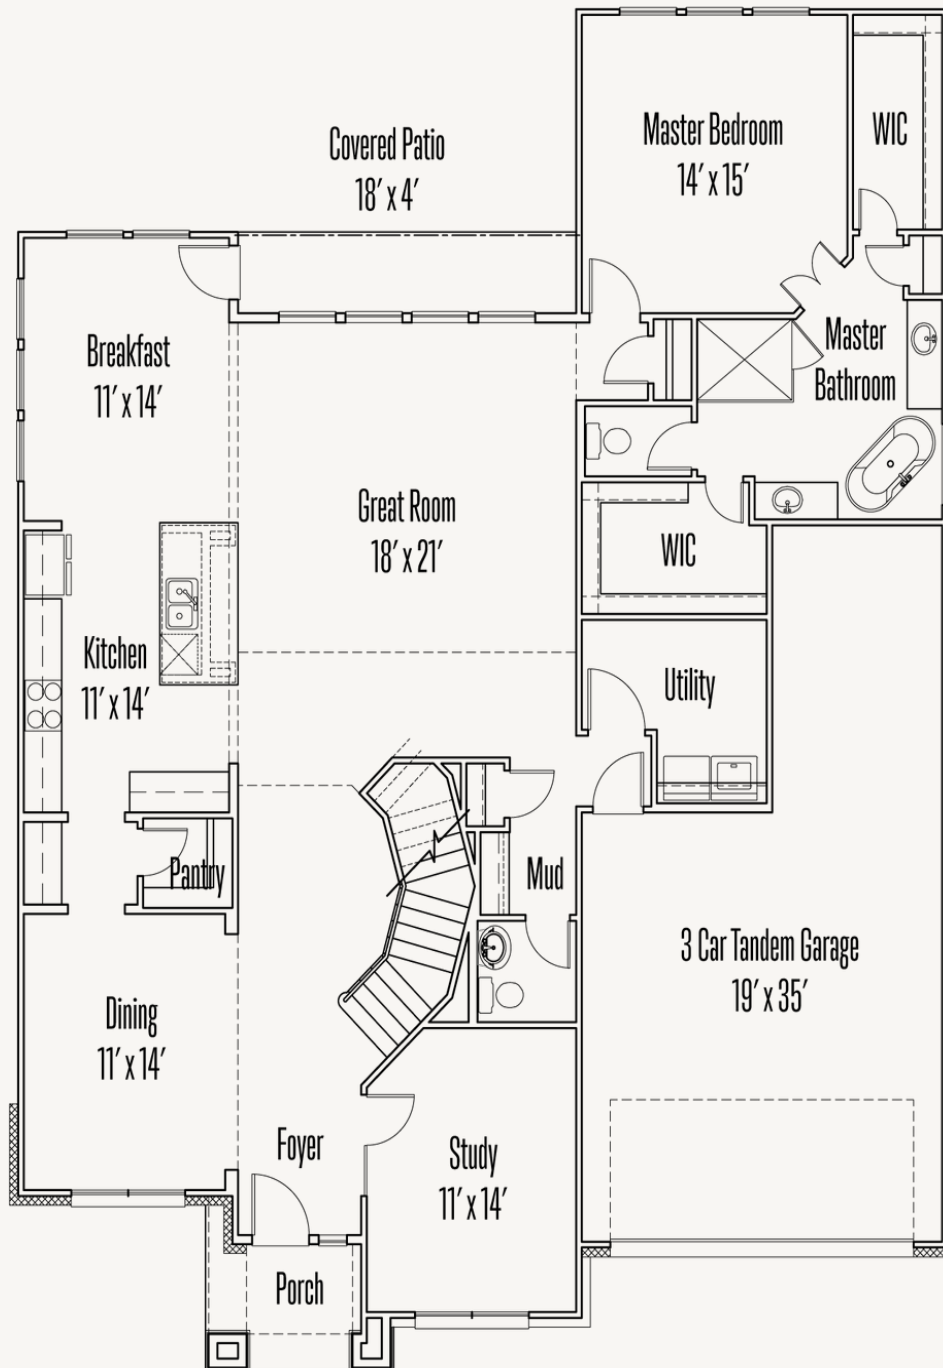

LEGACY AT LAKE DUNLAP : 60'S

LAFAYETTE : 60-3428F.1

Elevation A

Elevation B

Elevation C

3,443 sq ft

4 Bedrooms

3.5
Bathrooms

2 Stories

3 Car Garage

LEGACY AT LAKE DUNLAP : 60'S

LAFAYETTE : 60-3428F.1

FIRST FLOOR_A

LEGACY AT LAKE DUNLAP : 60'S

LAFAYETTE : 60-3428F.1

SECOND FLOOR_A