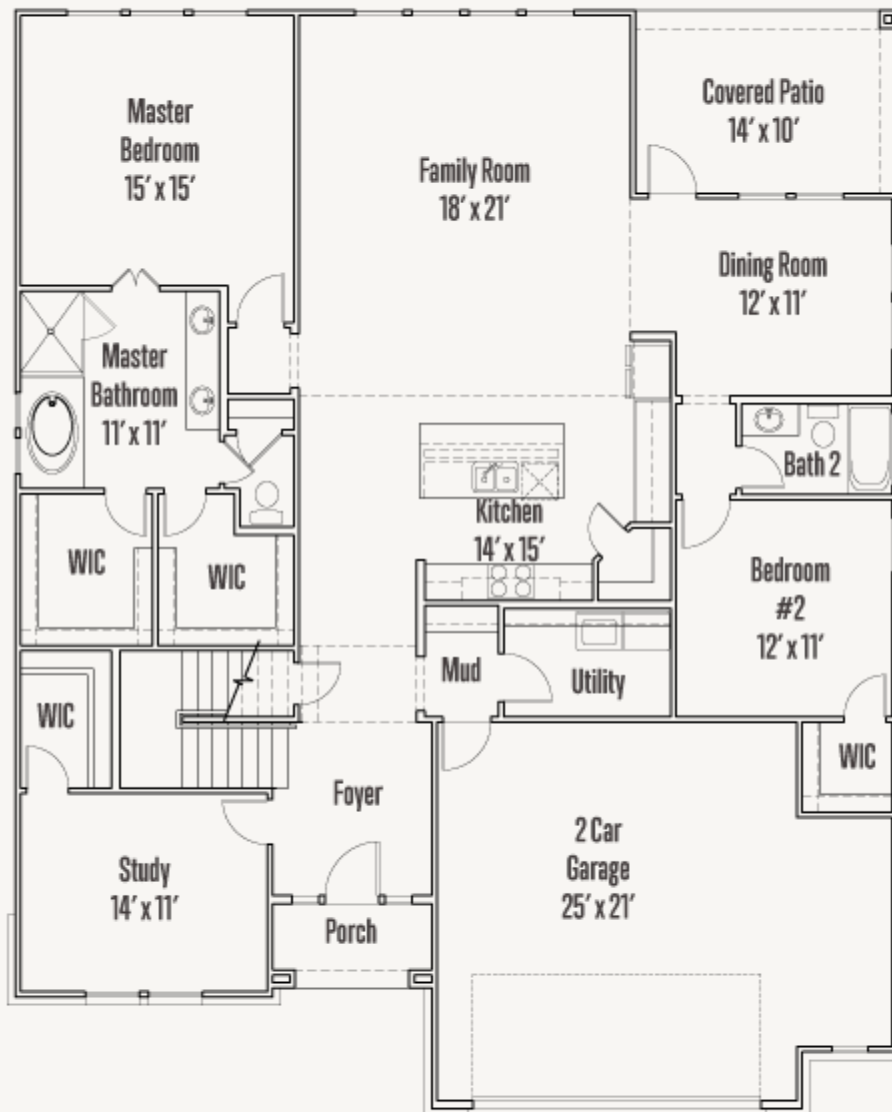

LEGACY AT LAKE DUNLAP : 60'S
MADISON : 60-2872F.1

Elevation A

Elevation B

Elevation C

Elevation D

2,932 sq ft

4 Bedrooms

3 Bathrooms

2 Stories

2 Car Garage

LEGACY AT LAKE DUNLAP : 60'S

MADISON : 60-2872F.1

FIRST FLOOR

LEGACY AT LAKE DUNLAP : 60'S

MADISON : 60-2872F.1

SECOND FLOOR