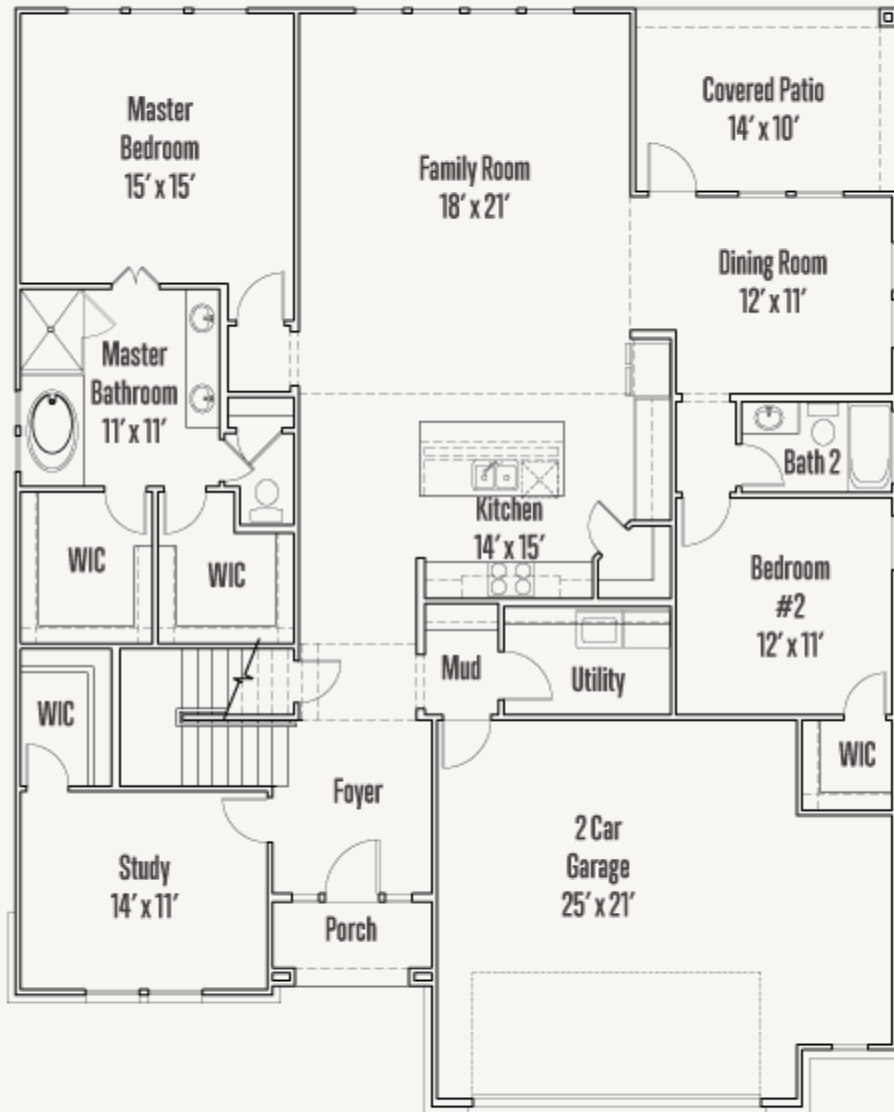

LEGACY AT LAKE DUNLAP : 60'S
MADISON : 60-2872F.1

Elevation A

Elevation B

Elevation C

Elevation D

2,932 sq ft

4 Bedrooms

3 Bathrooms

2 Stories

2 Car Garage

LEGACY AT LAKE DUNLAP : 60'S

MADISON : 60-2872F.1

FIRST FLOOR

LEGACY AT LAKE DUNLAP : 60'S

MADISON : 60-2872F.1

SECOND FLOOR