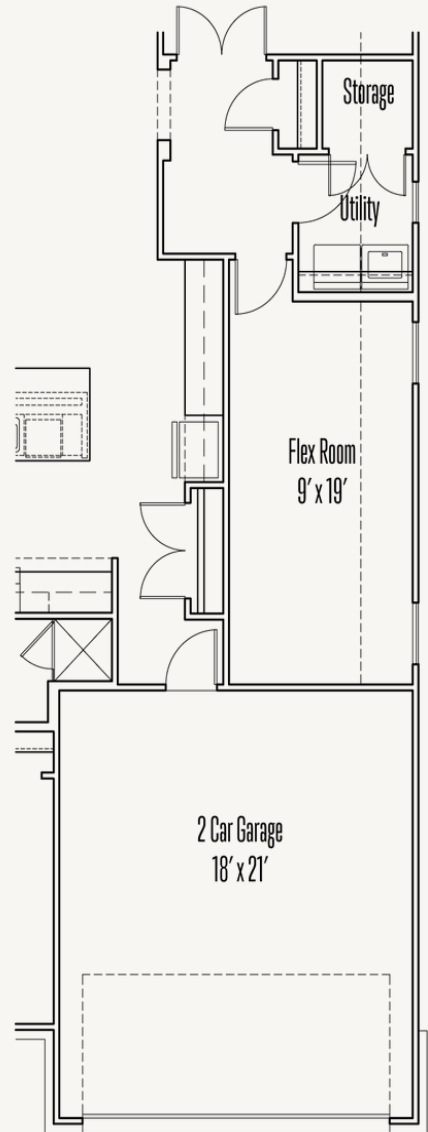

LEGACY AT LAKE DUNLAP : 60'S

NEWTON : 60-2572F.1

Elevation A

Elevation E

Elevation F

2,611 sq ft

4 Bedrooms

3 Bathrooms

# NEWTON : 60-2572F.1

FLOOR PLAN\_A

LEGACY AT LAKE DUNLAP : 60'S

# NEWTON : 60-2572F.1

## OPTIONS\_2

Optional Extended Covered Patio

Optional Bed #5 and Bath #4 ilo Game Room

Optional Bay at Master Bedroom

Optional Flex Room ilo Game Room