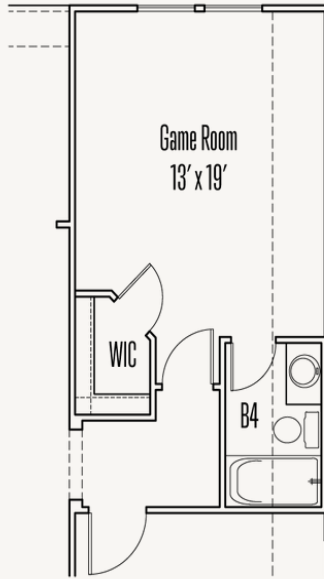

LEGACY AT LAKE DUNLAP : 60'S

NEWTON : 60-2572F.1

OPTIONS_2