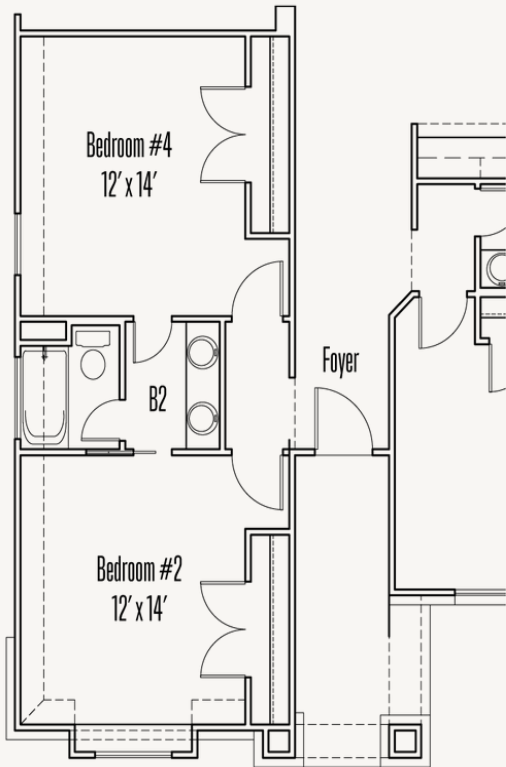

LEGACY AT LAKE DUNLAP : 60'S

NEWTON : 60-2572F.1

Elevation A

Elevation E

Elevation F

2,611 sq ft

4 Bedrooms

3 Bathrooms

# NEWTON : 60-2572F.1

FLOOR PLAN\_A

LEGACY AT LAKE DUNLAP : 60'S

NEWTON : 60-2572F.1

OPTIONS\_1

Optional Extended Bed #2 and Bedroom #4

Optional Spa Master Bath #2

Optional Spa Master Bath ilo Bed #4

Optional Fireplace at Great Room

Optional Study ilo Formal Dining Room

LEGACY AT LAKE DUNLAP : 60'S