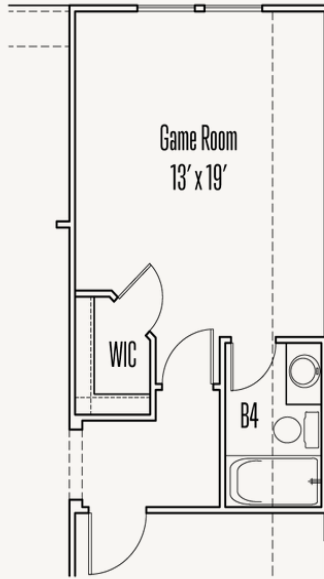

LEGACY AT LAKE DUNLAP : 60'S

NEWTON : 60-2572F.1

Elevation A

Elevation E

Elevation F

2,611 sq ft

4 Bedrooms

3 Bathrooms

Optional Extended Bed #2 and Bedroom #4

Optional Spa Master Bath #2

Optional Spa Master Bath ilo Bed #4

Optional Fireplace at Great Room

Optional Study ilo Formal Dining Room

LEGACY AT LAKE DUNLAP : 60'S

NEWTON : 60-2572F.1

OPTIONS_2

Optional Extended Covered Patio

Optional Bed #5 and Bath #4 ilo Game Room

Optional Flex Room ilo Game Room

Optional Bay at Master Bedroom