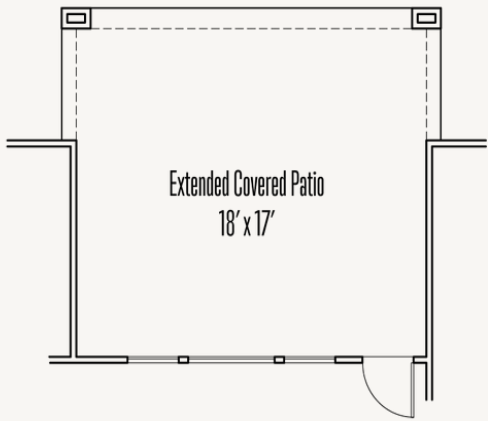

LEGACY AT LAKE DUNLAP : 60'S

NEWTON : 60-2572F.1

OPTIONS_2

Optional Extended Covered Patio