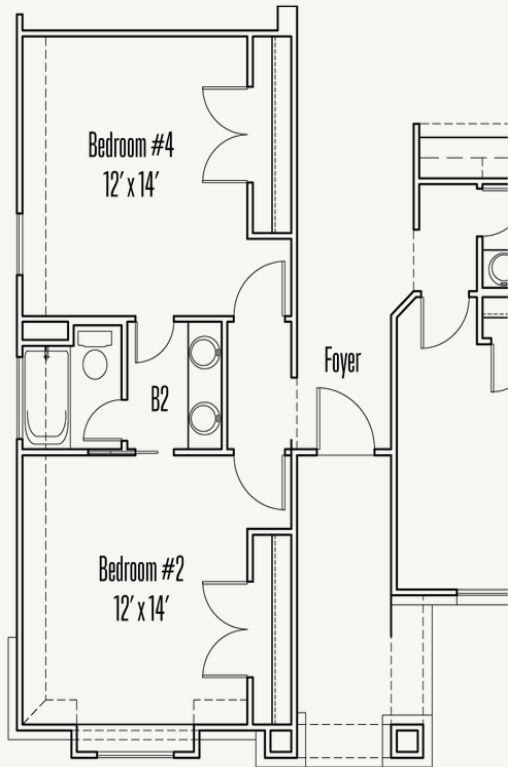

LEGACY AT LAKE DUNLAP : 60'S

NEWTON : 60-2572F.1

Elevation A

Elevation E

Elevation F

2,611 sq ft

4 Bedrooms

3 Bathrooms

1 Story

3 Car Garage

LEGACY AT LAKE DUNLAP : 60'S

NEWTON : 60-2572F.1

FLOOR PLAN_A

LEGACY AT LAKE DUNLAP : 60'S

NEWTON : 60-2572F.1

OPTIONS_1

Optional Extended Bed #2 and Bedroom #4

Optional Spa Master Bath #2

Optional Spa Master Bath ilo Bed #4

Optional Fireplace at Great Room

Optional Study ilo Formal Dining Room

LEGACY AT LAKE DUNLAP : 60'S

NEWTON : 60-2572F.1

OPTIONS_2

Optional Extended Covered Patio

Optional Bed #5 and Bath #4 ilo Game Room

Optional Flex Room ilo Game Room

Optional Bay at Master Bedroom