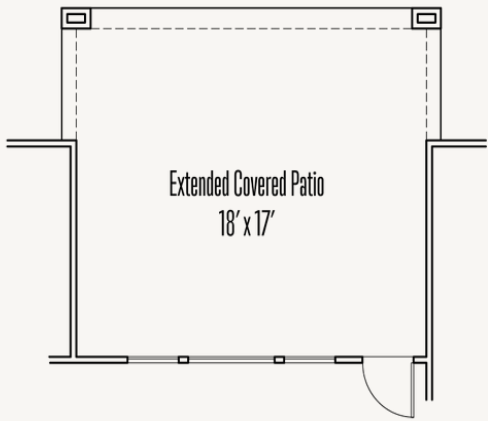

Optional Extended Bed #2 and Bedroom #4

Optional Spa Master Bath #2

Optional Spa Master Bath ilo Bed #4

Optional Fireplace at Great Room

Optional Study ilo Formal Dining Room

LEGACY AT LAKE DUNLAP : 60'S

NEWTON : 60-2572F.1

OPTIONS_2

Optional Extended Covered Patio

Optional Bed #5 and Bath #4 ilo Game Room

Optional Flex Room ilo Game Room

Optional Bay at Master Bedroom