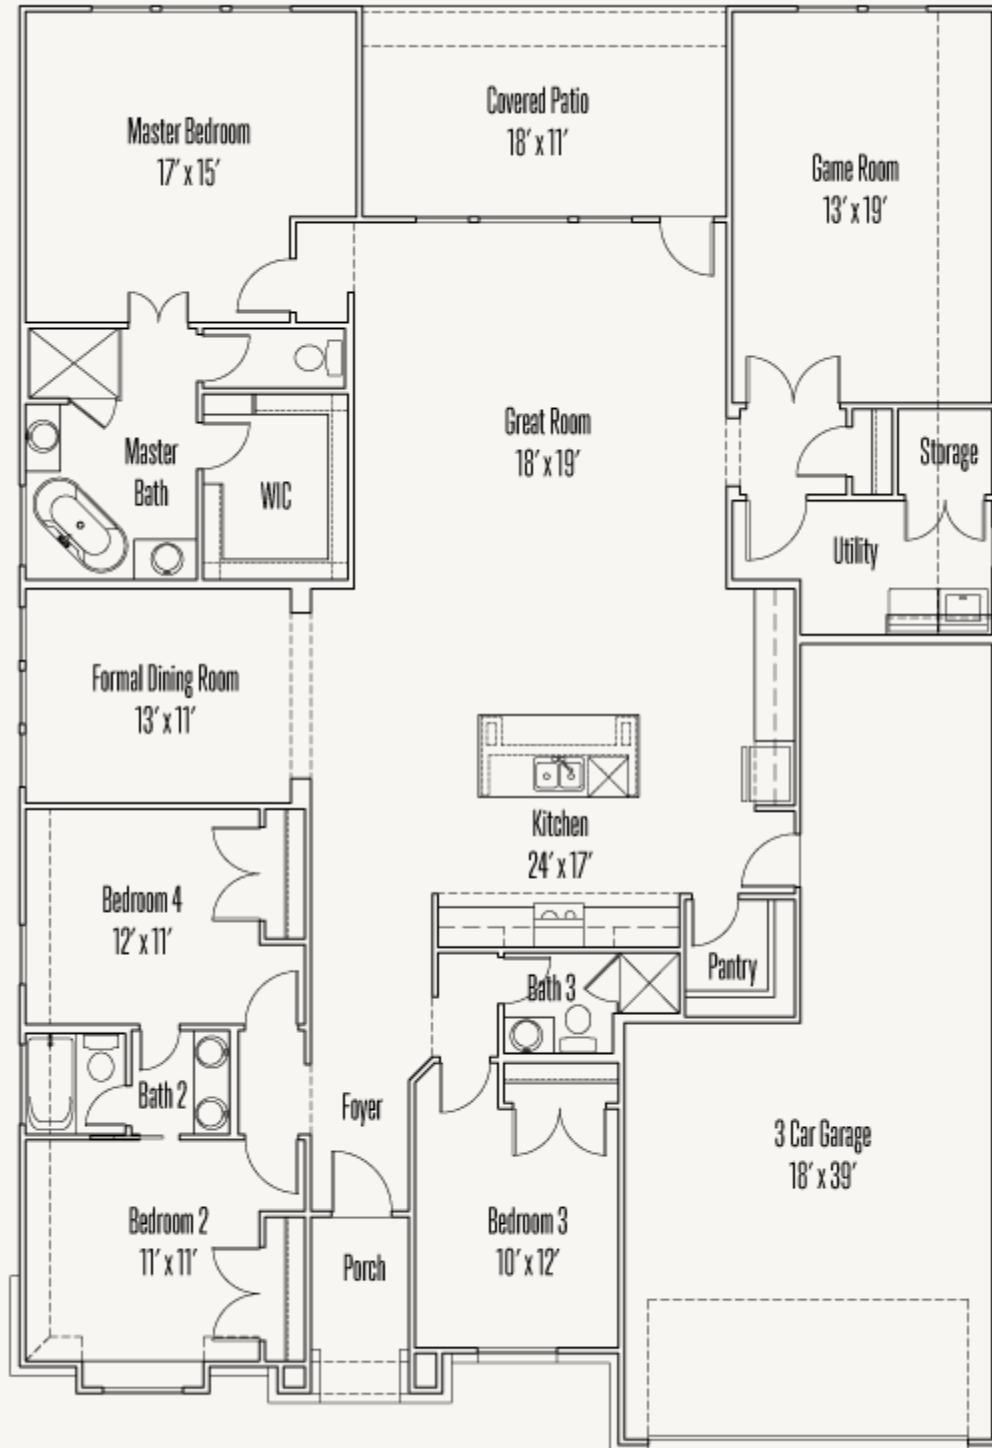

LEGACY AT LAKE DUNLAP : 60'S

NEWTON : 60-2572F.1

Elevation A

Elevation E

Elevation F

2,611 sq ft

4 Bedrooms

3 Bathrooms

1 Story

3 Car Garage

LEGACY AT LAKE DUNLAP : 60'S

NEWTON : 60-2572F.1

FLOOR PLAN_A

LEGACY AT LAKE DUNLAP : 60'S

NEWTON : 60-2572F.1

OPTIONS_1

Optional Extended Bed #2 and Bedroom #4

Optional Spa Master Bath #2

Optional Spa Master Bath ilo Bed #4

Optional Fireplace at Great Room

Optional Study ilo Formal Dining Room

LEGACY AT LAKE DUNLAP : 60'S

NEWTON : 60-2572F.1

OPTIONS_2

Optional Extended Covered Patio

Optional Bed #5 and Bath #4 ilo Game Room

Optional Flex Room ilo Game Room

Optional Bay at Master Bedroom