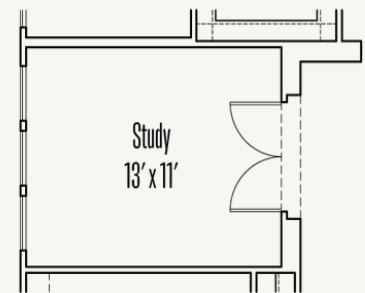

LEGACY AT LAKE DUNLAP : 60'S

NEWTON : 60-2572F.1

Elevation A

Elevation E

Elevation F

2,611 sq ft

4 Bedrooms

3 Bathrooms

Optional Extended Bed #2 and Bedroom #4

Optional Spa Master Bath #2

Optional Spa Master Bath ilo Bed #4

Optional Fireplace at Great Room

Optional Study ilo Formal Dining Room

LEGACY AT LAKE DUNLAP : 60'S

NEWTON : 60-2572F.1

OPTIONS_2

Optional Extended Covered Patio

Optional Bed #5 and Bath #4 ilo Game Room

Optional Flex Room ilo Game Room

Optional Bay at Master Bedroom