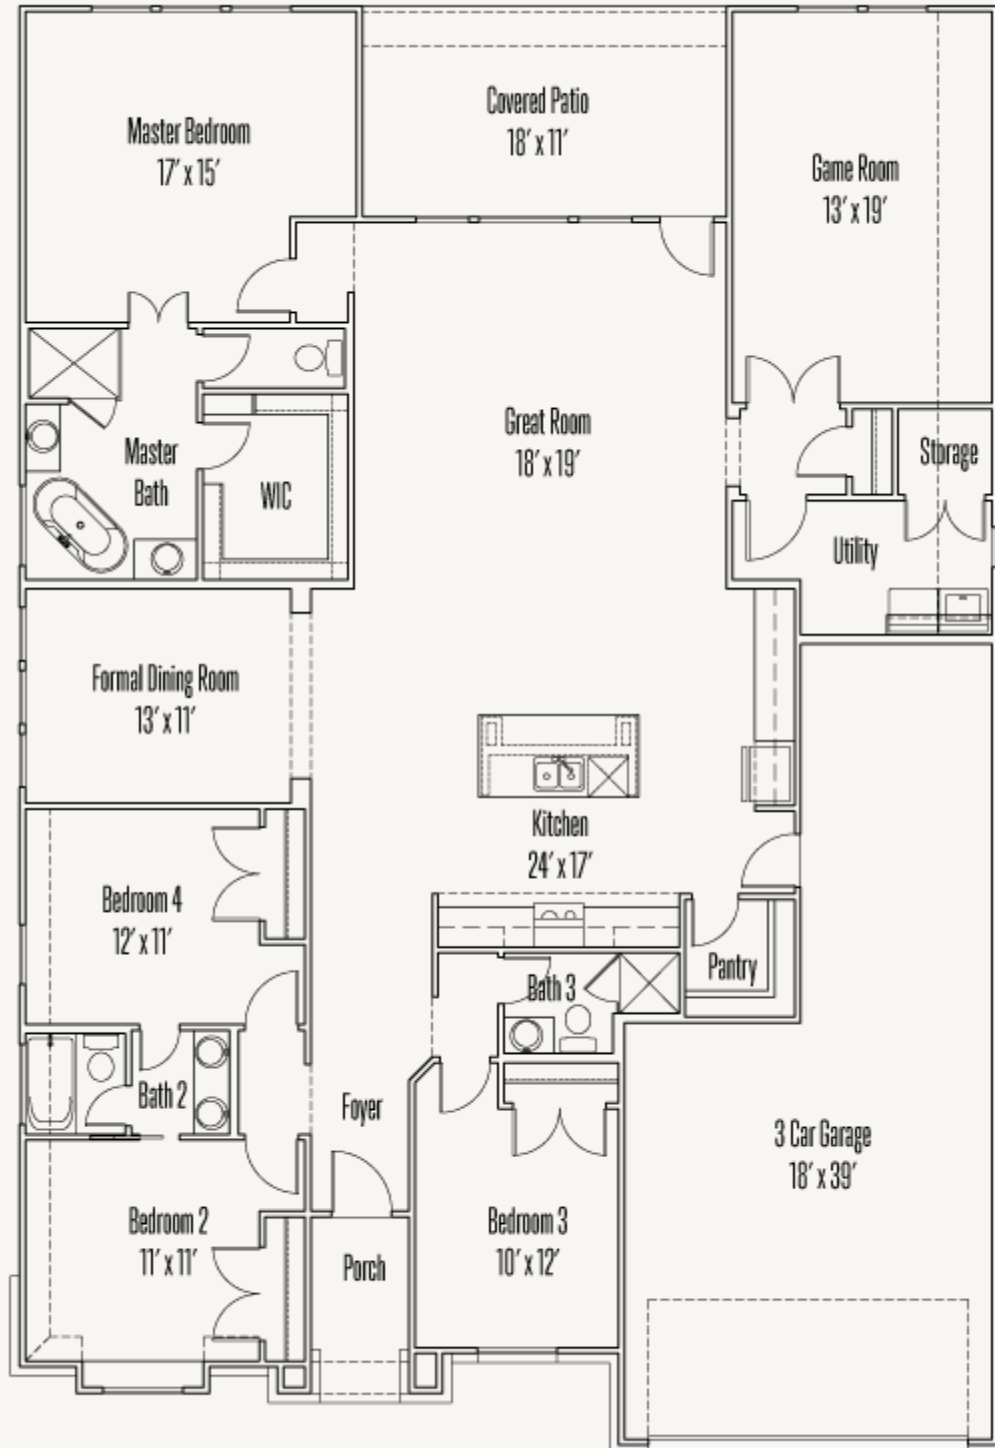

LEGACY AT LAKE DUNLAP : 60'S

NEWTON : 60-2572F.1

Elevation A

Elevation E

Elevation F

2,611 sq ft

4 Bedrooms

3 Bathrooms

# NEWTON : 60-2572F.1

FLOOR PLAN\_A

LEGACY AT LAKE DUNLAP : 60'S

# NEWTON : 60-2572F.1

## OPTIONS\_1

Optional Extended Bed #2 and Bedroom #4

Optional Spa Master Bath #2

Optional Spa Master Bath ilo Bed #4

Optional Fireplace at Great Room

Optional Study ilo Formal Dining Room

LEGACY AT LAKE DUNLAP : 60'S