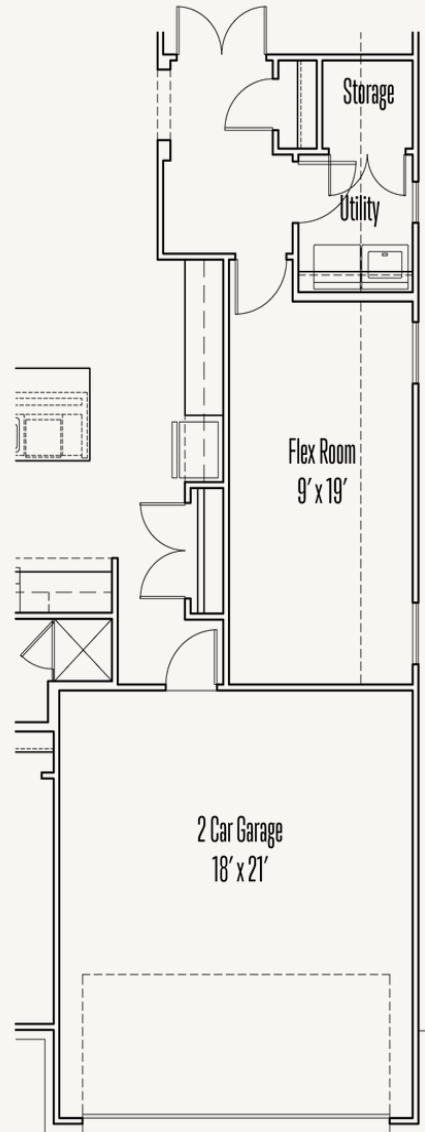

LEGACY AT LAKE DUNLAP : 60'S

NEWTON : 60-2572F.1

Elevation A

Elevation E

Elevation F

2,611 sq ft

4 Bedrooms

3 Bathrooms

# NEWTON : 60-2572F.1

FLOOR PLAN\_A

LEGACY AT LAKE DUNLAP : 60'S

NEWTON : 60-2572F.1

OPTIONS\_1

Optional Extended Bed #2 and Bedroom #4

Optional Spa Master Bath #2

Optional Spa Master Bath ilo Bed #4

# NEWTON : 60-2572F.1

## OPTIONS\_2

Optional Extended Covered Patio

Optional Bed #5 and Bath #4 ilo Game Room

Optional Bay at Master Bedroom

Optional Flex Room ilo Game Room