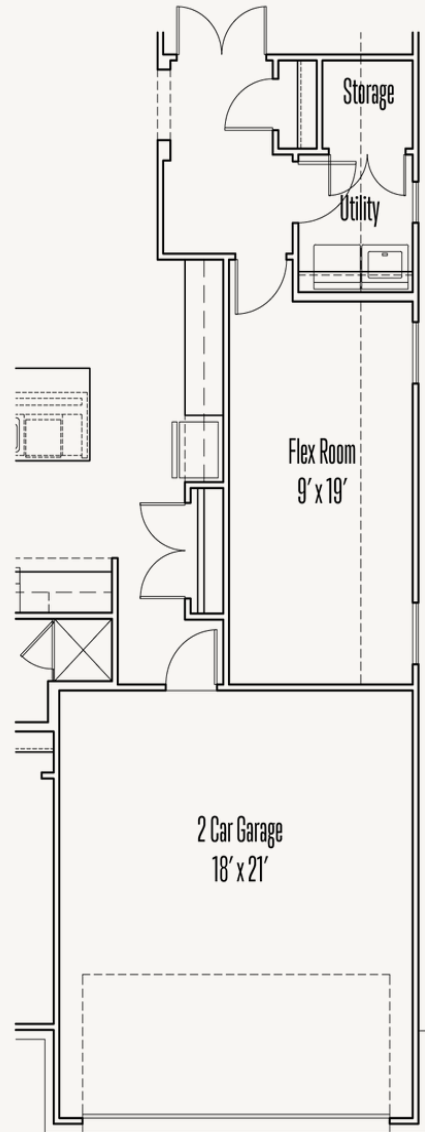

LEGACY AT LAKE DUNLAP : 60'S

NEWTON : 60-2572F.1

Elevation A

Elevation E

Elevation F

2,611 sq ft

4 Bedrooms

3 Bathrooms

1 Story

3 Car Garage

LEGACY AT LAKE DUNLAP : 60'S

NEWTON : 60-2572F.1

FLOOR PLAN_A

LEGACY AT LAKE DUNLAP : 60'S

NEWTON : 60-2572F.1

OPTIONS_1

Optional Extended Bed #2 and Bedroom #4

Optional Spa Master Bath #2

Optional Spa Master Bath ilo Bed #4

Optional Fireplace at Great Room

Optional Study ilo Formal Dining Room

LEGACY AT LAKE DUNLAP : 60'S

NEWTON : 60-2572F.1

OPTIONS_2

Optional Extended Covered Patio

Optional Bed #5 and Bath #4 ilo Game Room

Optional Flex Room ilo Game Room

Optional Bay at Master Bedroom