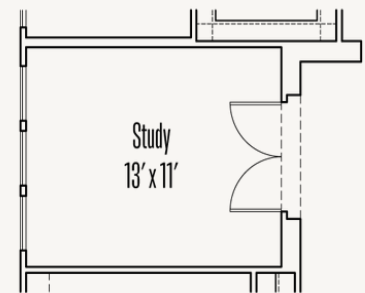

Optional Study ilo Formal Dining Room