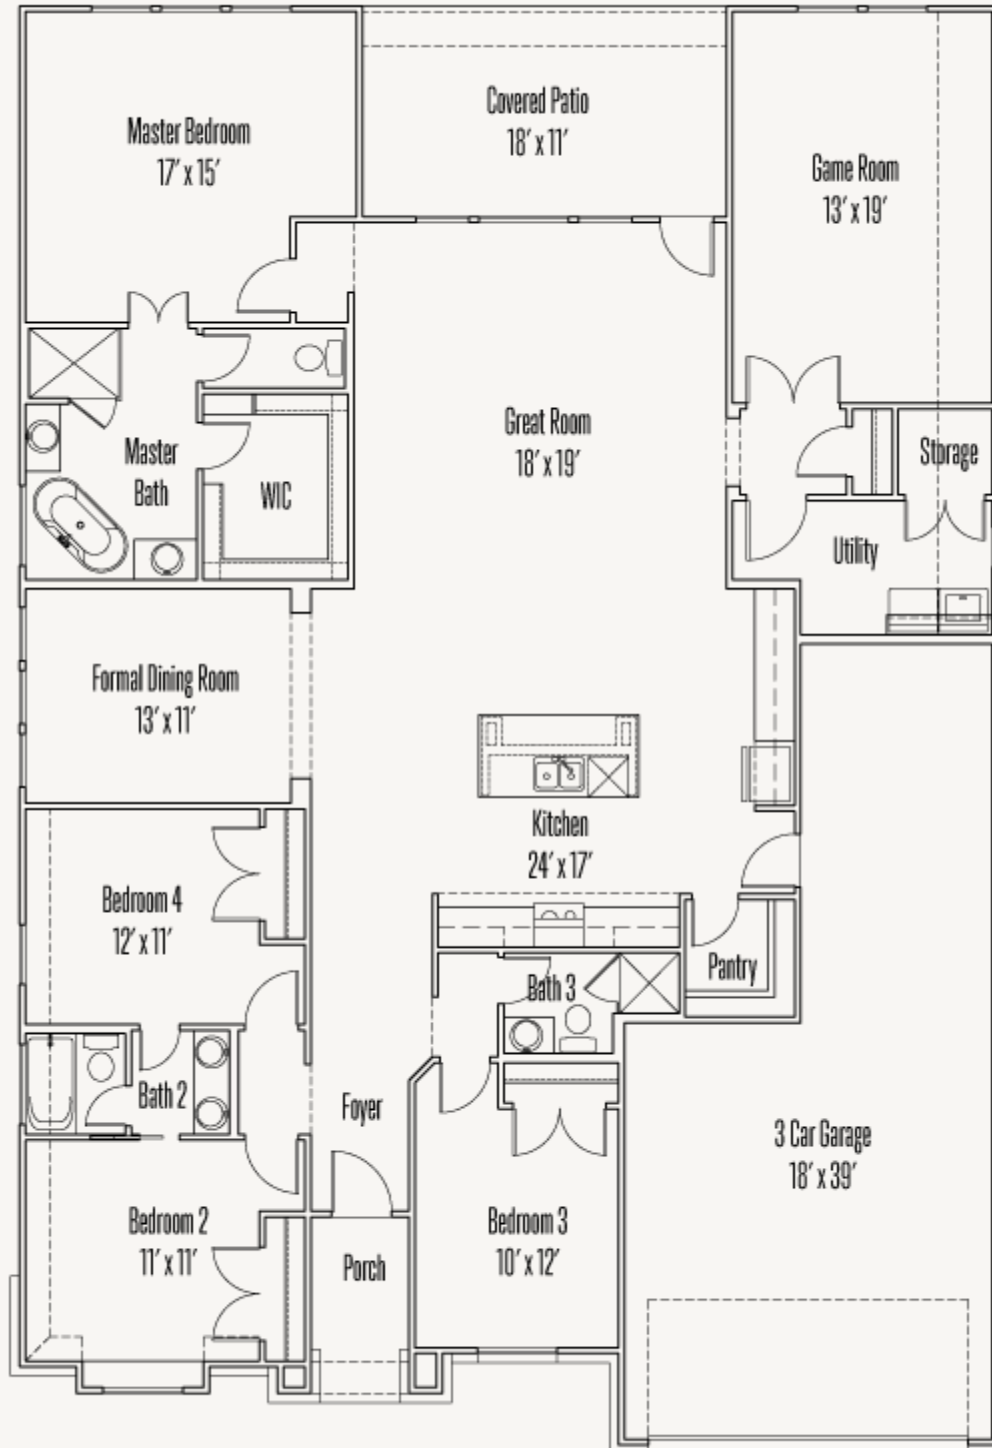

LEGACY AT LAKE DUNLAP : 60'S

NEWTON : 60-2572F.1

Elevation A

Elevation E

Elevation F

2,611 sq ft

4 Bedrooms

3 Bathrooms

# NEWTON : 60-2572F.1

FLOOR PLAN\_A

LEGACY AT LAKE DUNLAP : 60'S

NEWTON : 60-2572F.1

OPTIONS\_1

Optional Extended Bed #2 and Bedroom #4

Optional Spa Master Bath #2

Optional Spa Master Bath ilo Bed #4

Optional Fireplace at Great Room

Optional Study ilo Formal Dining Room

LEGACY AT LAKE DUNLAP : 60'S

# NEWTON : 60-2572F.1