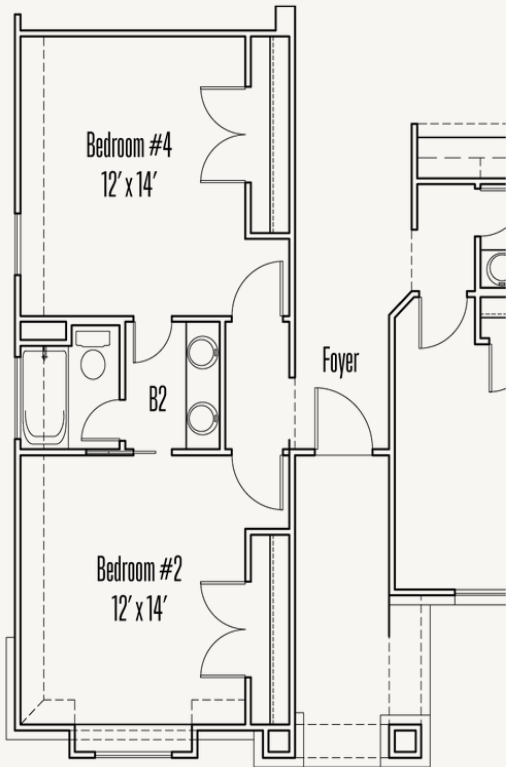

LEGACY AT LAKE DUNLAP : 60'S

NEWTON : 60-2572F.1

OPTIONS_1

Optional Extended Bed #2 and Bedroom #4