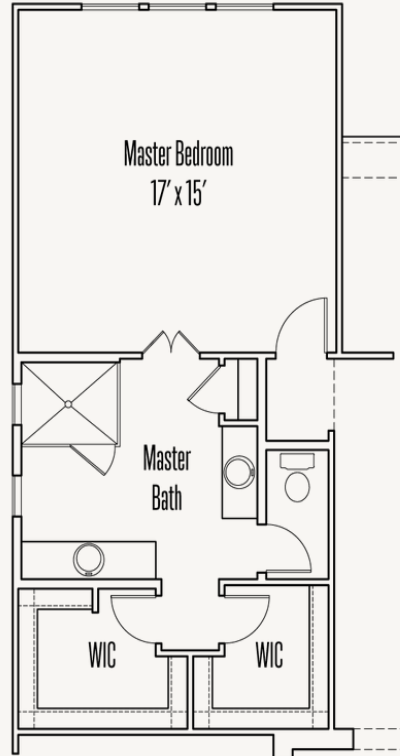

LEGACY AT LAKE DUNLAP : 60'S

NEWTON : 60-2572F.1

Elevation A

Elevation E

Elevation F

2,611 sq ft

4 Bedrooms

3 Bathrooms

# NEWTON : 60-2572F.1

FLOOR PLAN\_A

LEGACY AT LAKE DUNLAP : 60'S

NEWTON : 60-2572F.1

OPTIONS\_1

Optional Extended Bed #2 and Bedroom #4

Optional Spa Master Bath #2

Optional Spa Master Bath ilo Bed #4

Optional Fireplace at Great Room

Optional Study ilo Formal Dining Room

LEGACY AT LAKE DUNLAP : 60'S