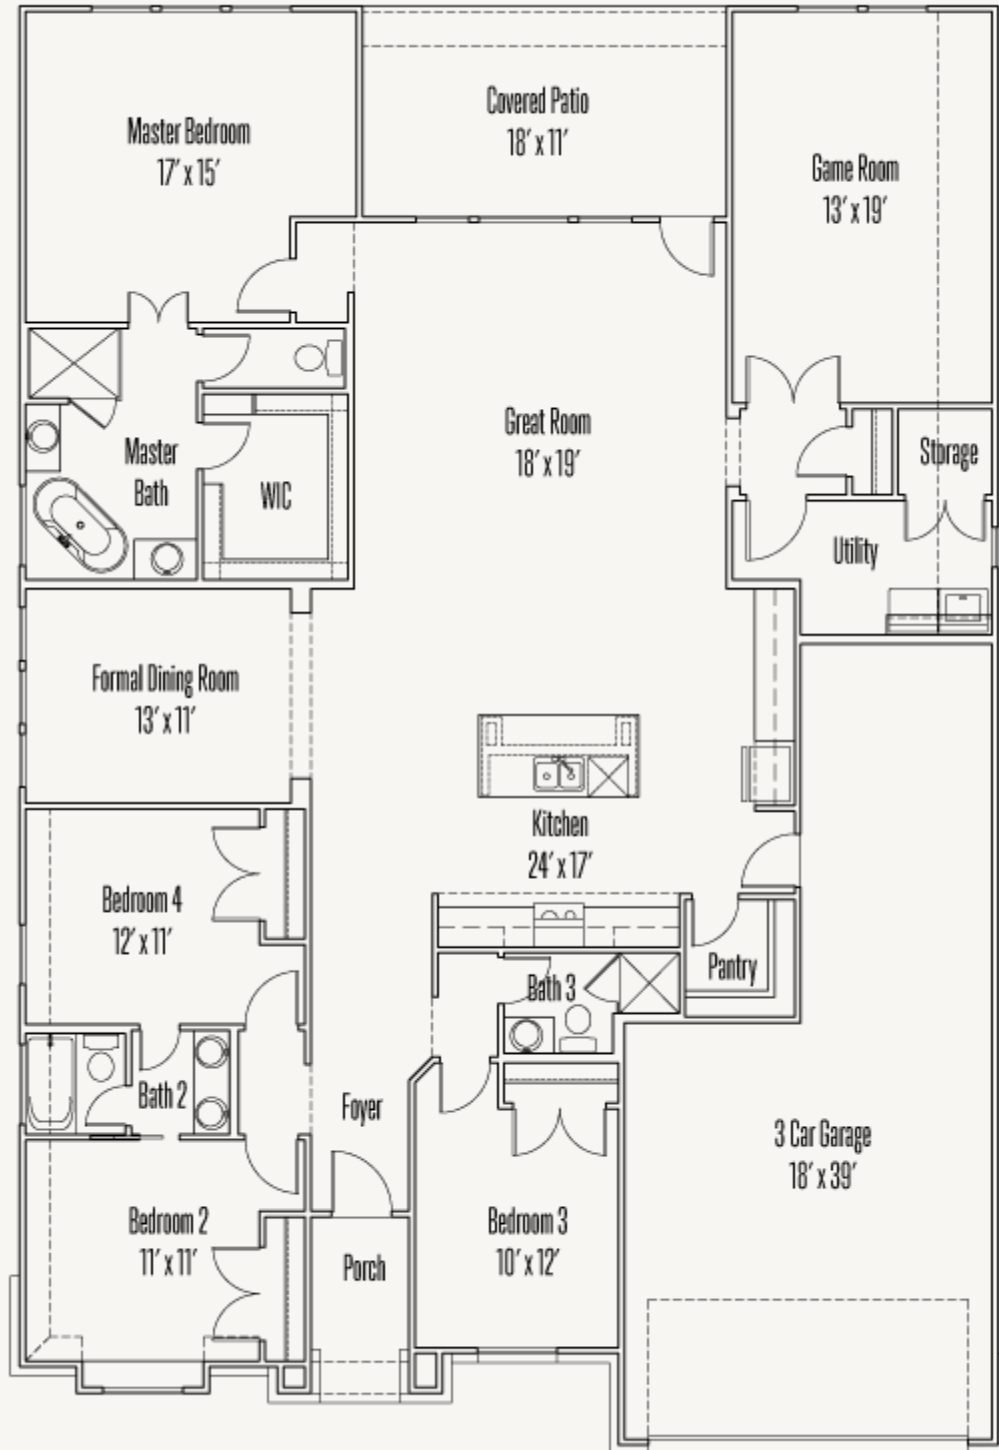

LEGACY AT LAKE DUNLAP : 60'S

NEWTON : 60-2572F.1

Elevation A

Elevation E

Elevation F

2,611 sq ft

4 Bedrooms

3 Bathrooms

# NEWTON : 60-2572F.1

FLOOR PLAN\_A

LEGACY AT LAKE DUNLAP : 60'S

# NEWTON : 60-2572F.1

## OPTIONS\_1

Optional Extended Bed #2 and Bedroom #4

Optional Spa Master Bath #2

Optional Spa Master Bath ilo Bed #4

Optional Fireplace at Great Room

Optional Study ilo Formal Dining Room

LEGACY AT LAKE DUNLAP : 60'S