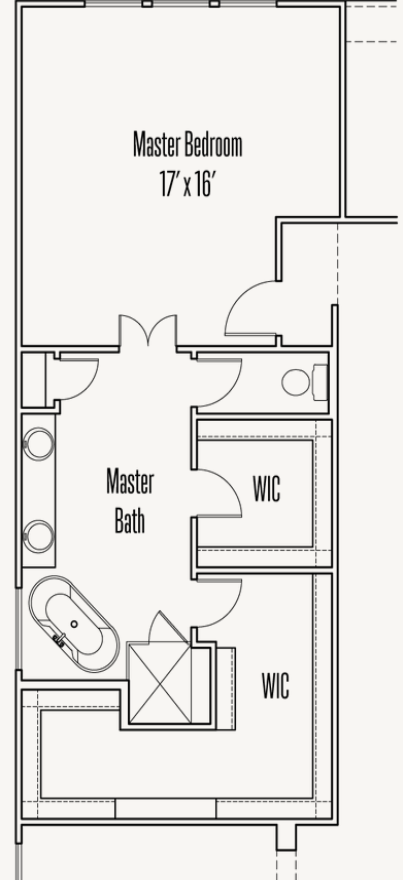

LEGACY AT LAKE DUNLAP : 60'S

NEWTON : 60-2572F.1

Elevation A

Elevation E

Elevation F

2,611 sq ft

4 Bedrooms

3 Bathrooms

# NEWTON : 60-2572F.1

FLOOR PLAN\_A

LEGACY AT LAKE DUNLAP : 60'S

NEWTON : 60-2572F.1

OPTIONS\_1

Optional Extended Bed #2 and Bedroom #4

Optional Spa Master Bath #2

Optional Spa Master Bath ilo Bed #4

Optional Fireplace at Great Room

Optional Study ilo Formal Dining Room

LEGACY AT LAKE DUNLAP : 60'S