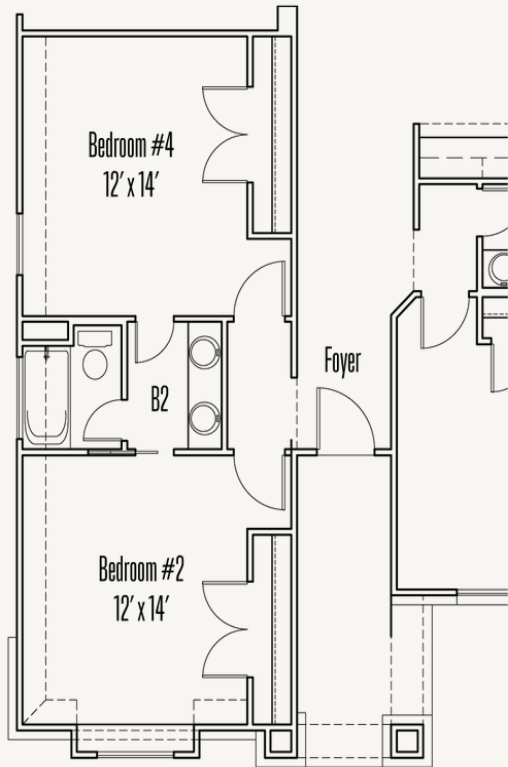

LEGACY AT LAKE DUNLAP : 60'S

NEWTON : 60-2572F.1

OPTIONS_1

Optional Extended Bed #2 and Bedroom #4