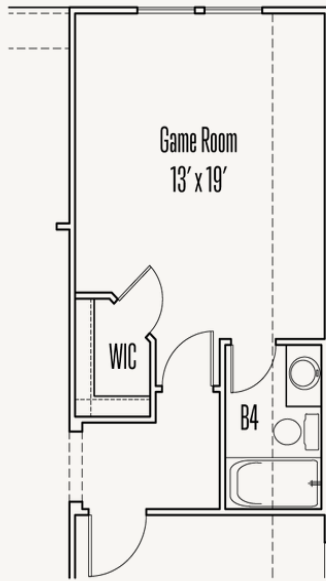

LEGACY AT LAKE DUNLAP : 60'S

NEWTON : 60-2572F.1

OPTIONS_2