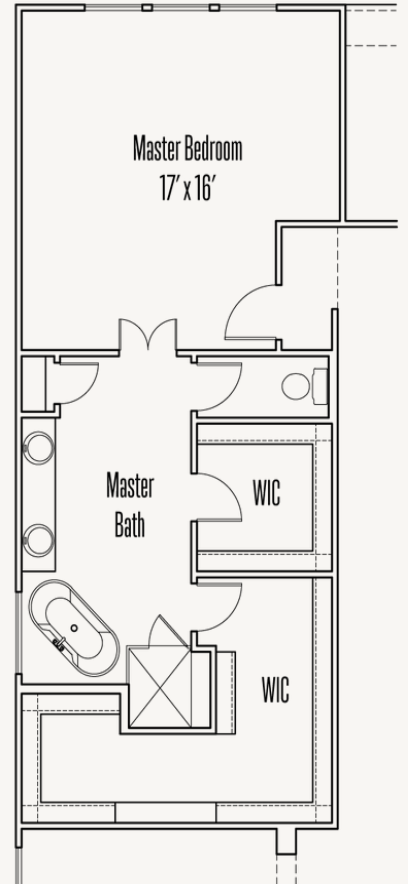

LEGACY AT LAKE DUNLAP : 60'S

NEWTON : 60-2572F.1

Elevation A

Elevation E

Elevation F

2,611 sq ft

4 Bedrooms

3 Bathrooms

# NEWTON : 60-2572F.1

FLOOR PLAN\_A

LEGACY AT LAKE DUNLAP : 60'S

# NEWTON : 60-2572F.1

## OPTIONS\_1

Optional Extended Bed #2 and Bedroom #4

Optional Spa Master Bath #2

Optional Spa Master Bath ilo Bed #4

Optional Fireplace at Great Room

Optional Study ilo Formal Dining Room

LEGACY AT LAKE DUNLAP : 60'S