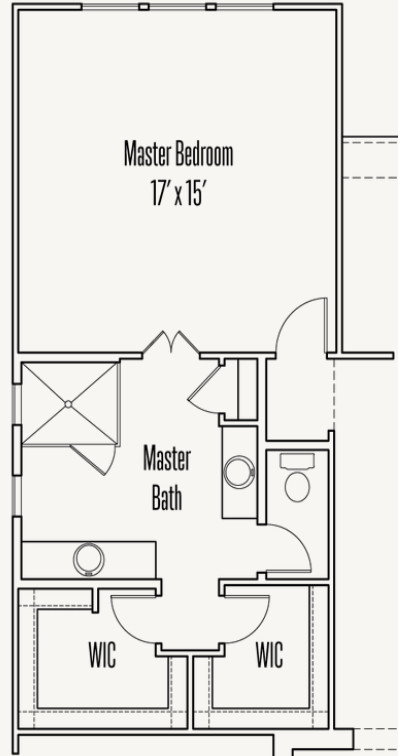

LEGACY AT LAKE DUNLAP : 60'S

NEWTON : 60-2572F.1

Elevation A

Elevation E

Elevation F

2,611 sq ft

4 Bedrooms

3 Bathrooms

# NEWTON : 60-2572F.1

FLOOR PLAN\_A

LEGACY AT LAKE DUNLAP : 60'S

## OPTIONS\_1

Optional Extended Bed #2 and Bedroom #4

Optional Spa Master Bath #2

Optional Spa Master Bath ilo Bed #4

Optional Fireplace at Great Room

Optional Study ilo Formal Dining Room

LEGACY AT LAKE DUNLAP : 60'S