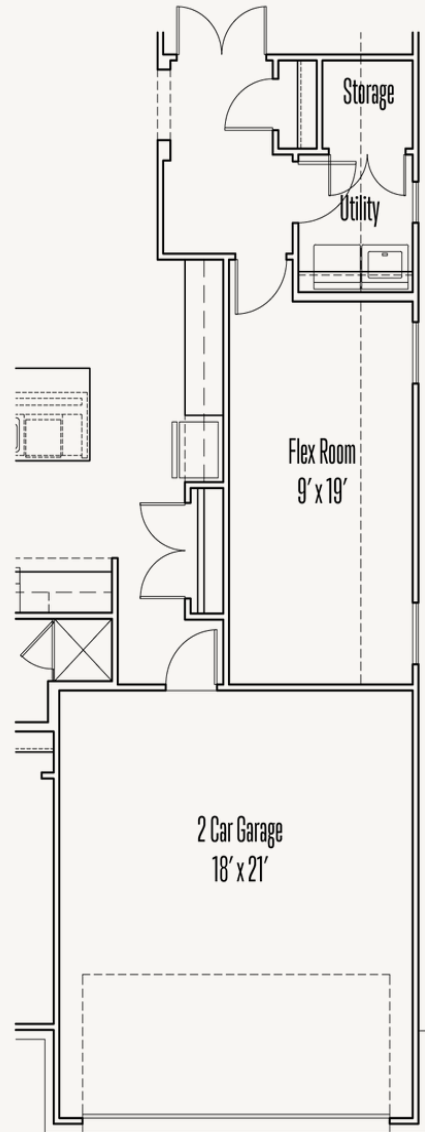

LEGACY AT LAKE DUNLAP : 60'S

NEWTON : 60-2572F.1

Elevation A

Elevation E

Elevation F

2,611 sq ft

4 Bedrooms

3 Bathrooms

# NEWTON : 60-2572F.1

FLOOR PLAN\_A

LEGACY AT LAKE DUNLAP : 60'S

# NEWTON : 60-2572F.1

## OPTIONS\_2

Optional Extended Covered Patio

Optional Bed #5 and Bath #4 ilo Game Room

Optional Bay at Master Bedroom

Optional Flex Room ilo Game Room