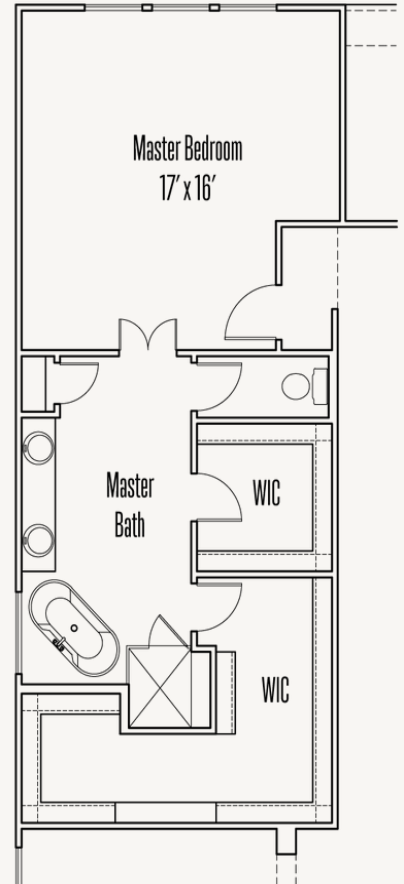

LEGACY AT LAKE DUNLAP : 60'S

NEWTON : 60-2572F.1

Elevation A

Elevation E

Elevation F

2,611 sq ft

4 Bedrooms

3 Bathrooms

# NEWTON : 60-2572F.1

FLOOR PLAN\_A

LEGACY AT LAKE DUNLAP : 60'S

# NEWTON : 60-2572F.1

## OPTIONS\_1

Optional Extended Bed #2 and Bedroom #4

Optional Spa Master Bath #2

Optional Spa Master Bath ilo Bed #4

Optional Fireplace at Great Room

Optional Study ilo Formal Dining Room

LEGACY AT LAKE DUNLAP : 60'S