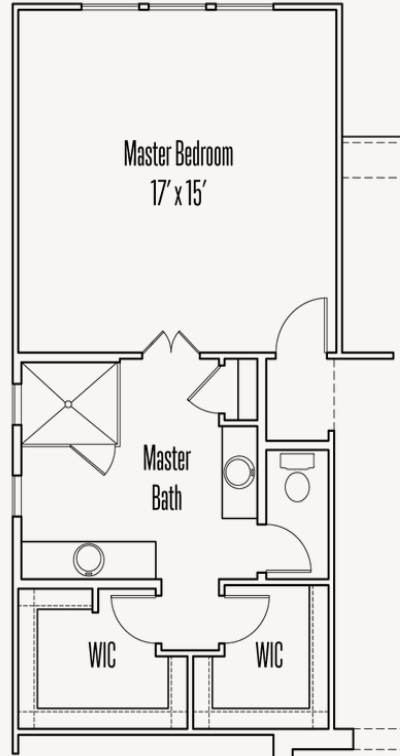

LEGACY AT LAKE DUNLAP : 60'S

NEWTON : 60-2572F.1

Elevation A

Elevation E

Elevation F

2,611 sq ft

4 Bedrooms

3 Bathrooms

1 Story

3 Car Garage

LEGACY AT LAKE DUNLAP : 60'S

NEWTON : 60-2572F.1

FLOOR PLAN_A

LEGACY AT LAKE DUNLAP : 60'S

NEWTON : 60-2572F.1

OPTIONS_1

Optional Extended Bed #2 and Bedroom #4

Optional Spa Master Bath #2

Optional Spa Master Bath ilo Bed #4

Optional Fireplace at Great Room

Optional Study ilo Formal Dining Room

LEGACY AT LAKE DUNLAP : 60'S

NEWTON : 60-2572F.1

OPTIONS_2

Optional Extended Covered Patio

Optional Bed #5 and Bath #4 ilo Game Room

Optional Flex Room ilo Game Room

Optional Bay at Master Bedroom