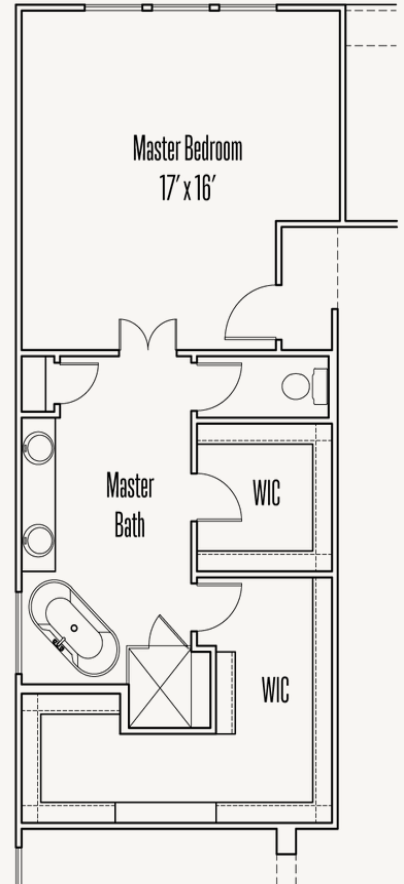

LEGACY AT LAKE DUNLAP : 60'S

NEWTON : 60-2572F.1

Elevation A

Elevation E

Elevation F

2,611 sq ft

4 Bedrooms

3 Bathrooms

1 Story

3 Car Garage

LEGACY AT LAKE DUNLAP : 60'S

NEWTON : 60-2572F.1

FLOOR PLAN_A

LEGACY AT LAKE DUNLAP : 60'S

NEWTON : 60-2572F.1

OPTIONS_1

Optional Extended Bed #2 and Bedroom #4

Optional Spa Master Bath #2

Optional Spa Master Bath ilo Bed #4

Optional Fireplace at Great Room

Optional Study ilo Formal Dining Room

LEGACY AT LAKE DUNLAP : 60'S

NEWTON : 60-2572F.1

OPTIONS_2

Optional Extended Covered Patio

Optional Bed #5 and Bath #4 ilo Game Room

Optional Flex Room ilo Game Room

Optional Bay at Master Bedroom