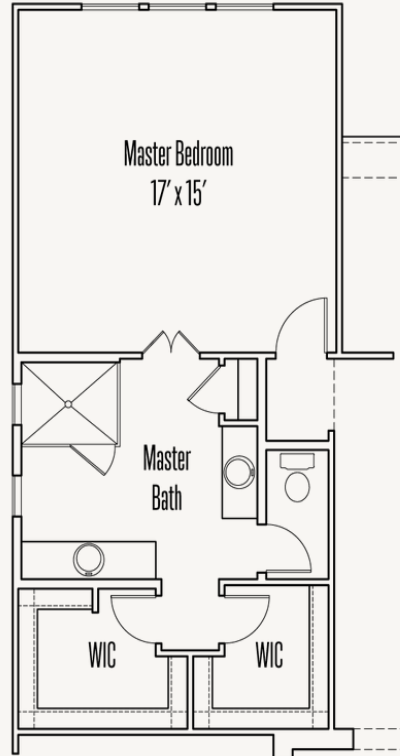

LEGACY AT LAKE DUNLAP : 60'S

NEWTON : 60-2572F.1

Elevation A

Elevation E

Elevation F

2,611 sq ft

4 Bedrooms

3 Bathrooms

# NEWTON : 60-2572F.1

FLOOR PLAN\_A

LEGACY AT LAKE DUNLAP : 60'S

## OPTIONS\_1

Optional Extended Bed #2 and Bedroom #4

Optional Spa Master Bath #2

Optional Spa Master Bath ilo Bed #4

Optional Fireplace at Great Room

Optional Study ilo Formal Dining Room

LEGACY AT LAKE DUNLAP : 60'S