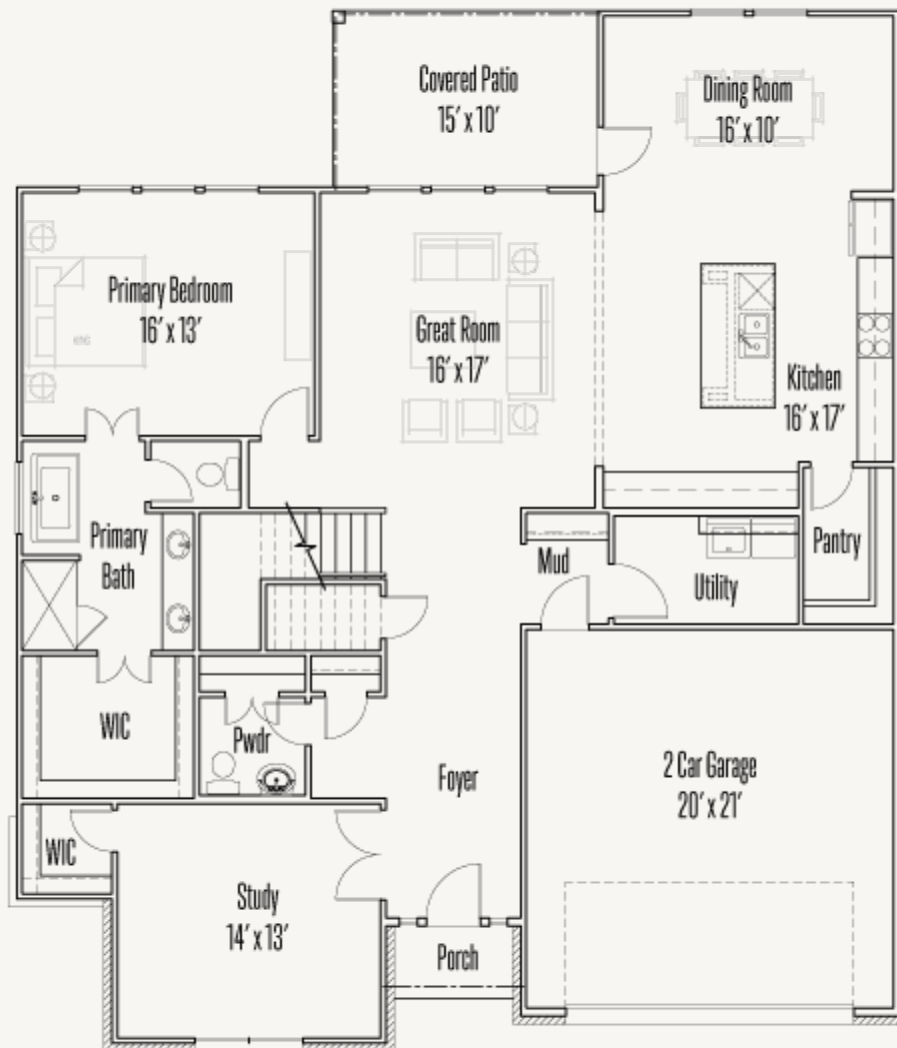

LEGACY AT LAKE DUNLAP : 60'S

PHILLIP : 60-2687F.1

Elevation_A

Elevation_B

Elevation_C

2,716 sq ft

3 Bedrooms

2.5
Bathrooms

2 Stories

2 Car Garage

LEGACY AT LAKE DUNLAP : 60'S

PHILLIP : 60-2687F.1

FIRST FLOOR_A

LEGACY AT LAKE DUNLAP : 60'S

PHILLIP : 60-2687F.1

SECOND FLOOR_A