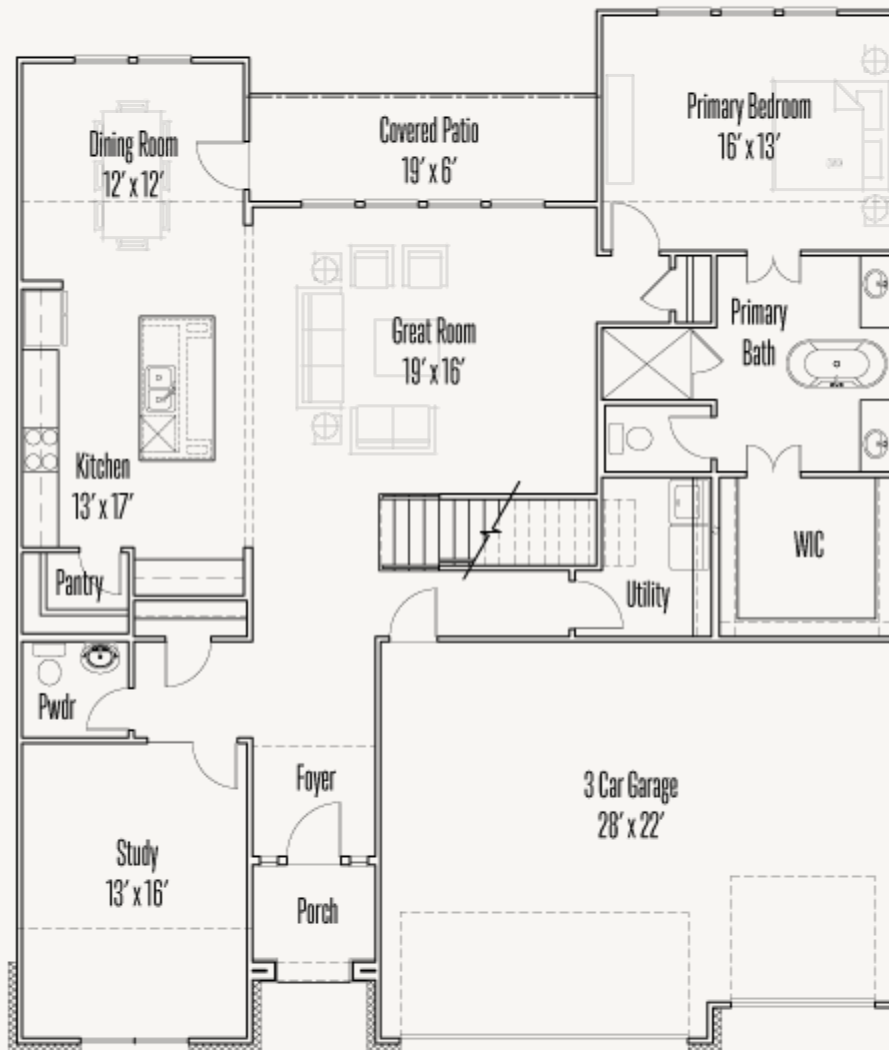

LEGACY AT LAKE DUNLAP : 60'S

STODDERT : 60-3098F.1

Elevation A

Elevation B

Elevation C

3,120 sq ft

4 Bedrooms

3.5
Bathrooms

2 Stories

3 Car Garage

LEGACY AT LAKE DUNLAP : 60'S

STODDERT : 60-3098F.1

FIRST FLOOR_A

LEGACY AT LAKE DUNLAP : 60'S

STODDERT : 60-3098F.1

SECOND FLOOR_A