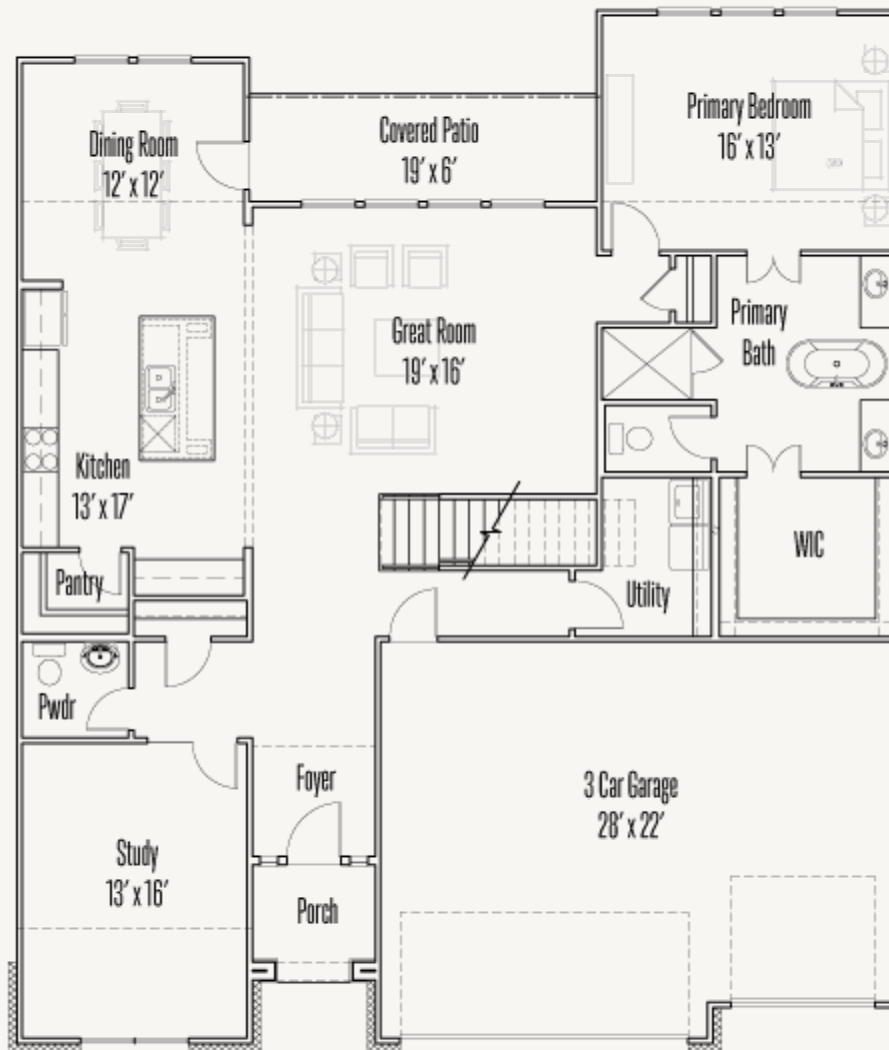

# STODDERT : 60-3098F.1

Elevation A

Elevation B

Elevation C

3,120 sq ft

4 Bedrooms

3.5  
Bathrooms

2 Stories

# STODDERT : 60-3098F.1

FIRST FLOOR\_A

LEGACY AT LAKE DUNLAP : 60'S

## SECOND FLOOR\_A