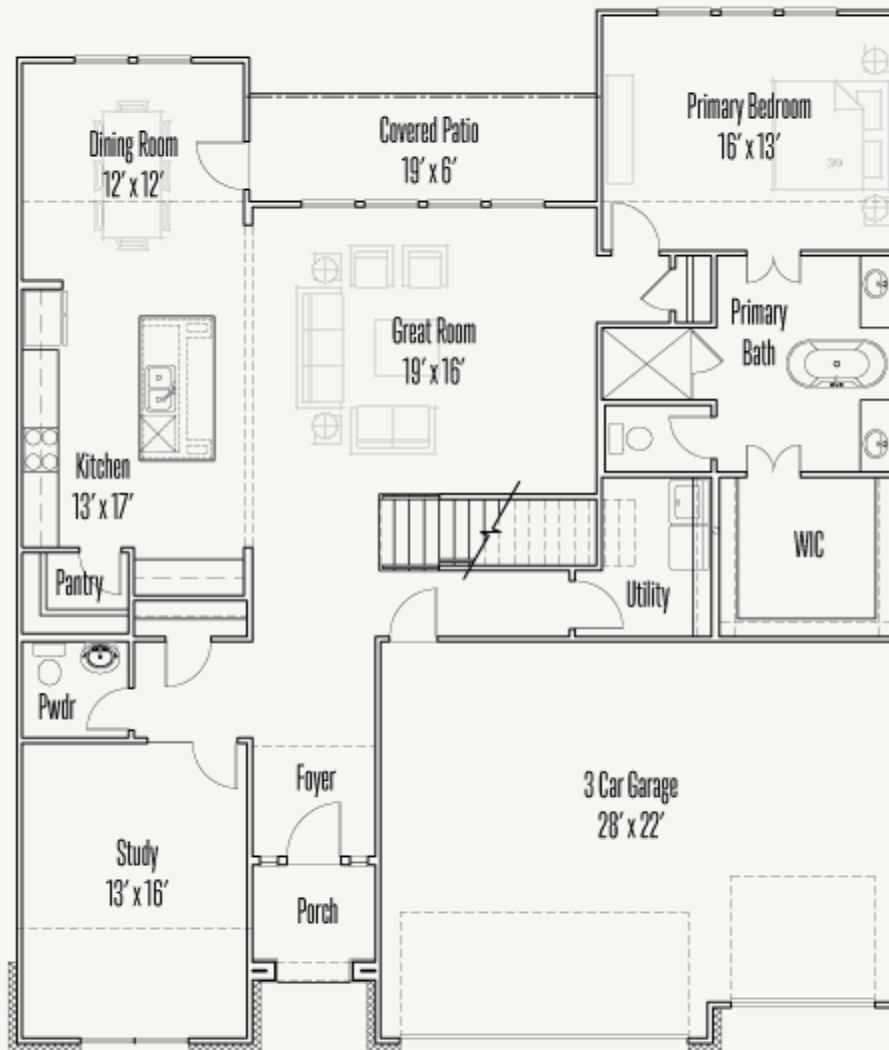

# STODDERT : 60-3098F.1

Elevation A

Elevation B

Elevation C

3,120 sq ft

4 Bedrooms

3.5  
Bathrooms

2 Stories

# STODDERT : 60-3098F.1

FIRST FLOOR\_A

LEGACY AT LAKE DUNLAP : 60'S