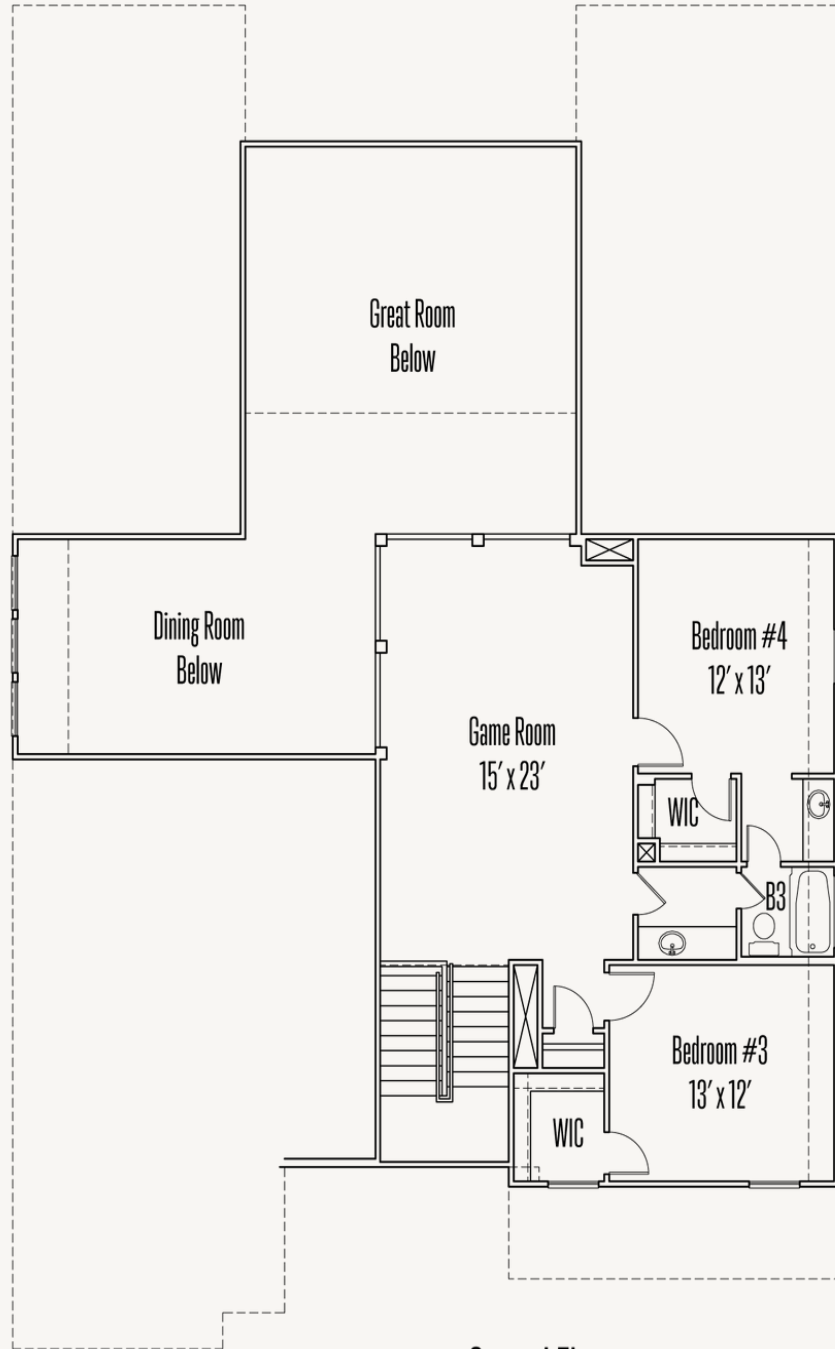

LEGACY AT LAKE DUNLAP : 60'S

TAYLOR : 60-3628F.1

Elevation A

Elevation B

3,648 sq ft

4 Bedrooms

3.5  
Bathrooms

2 Stories

# TAYLOR : 60-3628F.1

## FIRST FLOOR\_A

First Floor

LEGACY AT LAKE DUNLAP : 60'S

TAYLOR : 60-3628F.1

SECOND FLOOR\_A

Second Floor