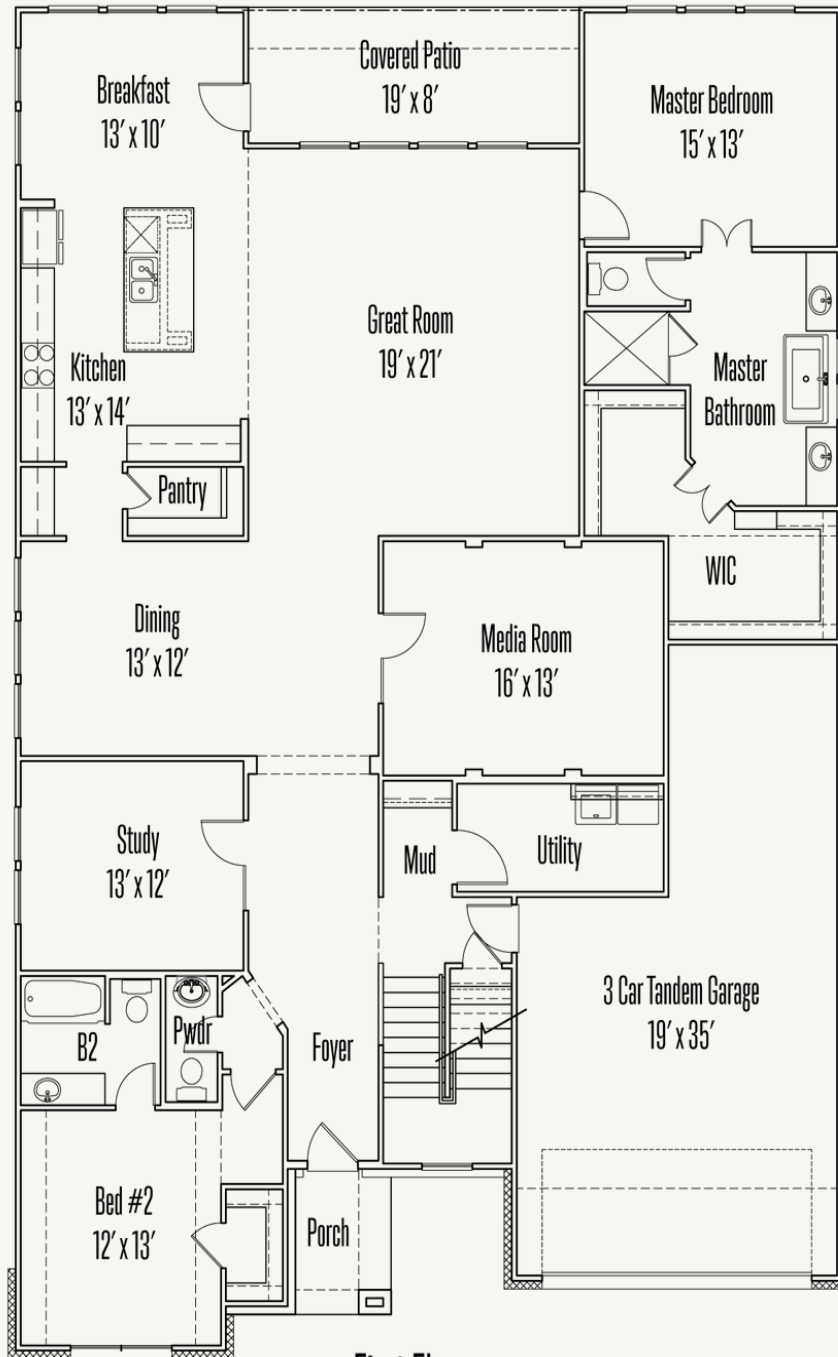

LEGACY AT LAKE DUNLAP : 60'S

TAYLOR : 60-3628F.1

Elevation A

Elevation B

3,648 sq ft

4 Bedrooms

3.5
Bathrooms

2 Stories

3 Car Garage

LEGACY AT LAKE DUNLAP : 60'S

TAYLOR : 60-3628F.1

FIRST FLOOR_A

First Floor

LEGACY AT LAKE DUNLAP : 60'S

TAYLOR : 60-3628F.1

SECOND FLOOR_A

Second Floor