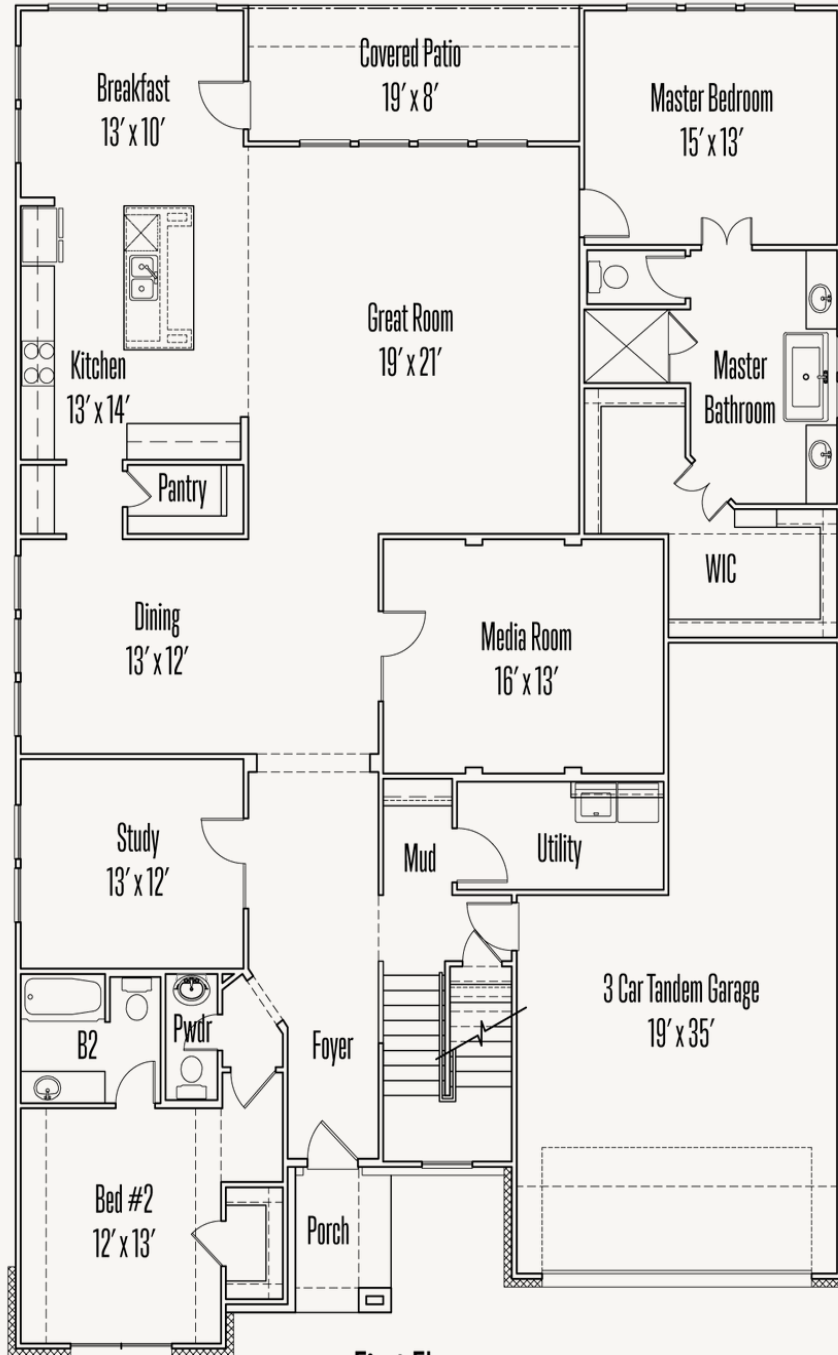

LEGACY AT LAKE DUNLAP : 60'S

TAYLOR : 60-3628F.1

Elevation A

Elevation B

3,648 sq ft

4 Bedrooms

3.5  
Bathrooms

2 Stories

# TAYLOR : 60-3628F.1

## FIRST FLOOR\_A

First Floor

LEGACY AT LAKE DUNLAP : 60'S

TAYLOR : 60-3628F.1

SECOND FLOOR\_A

Second Floor