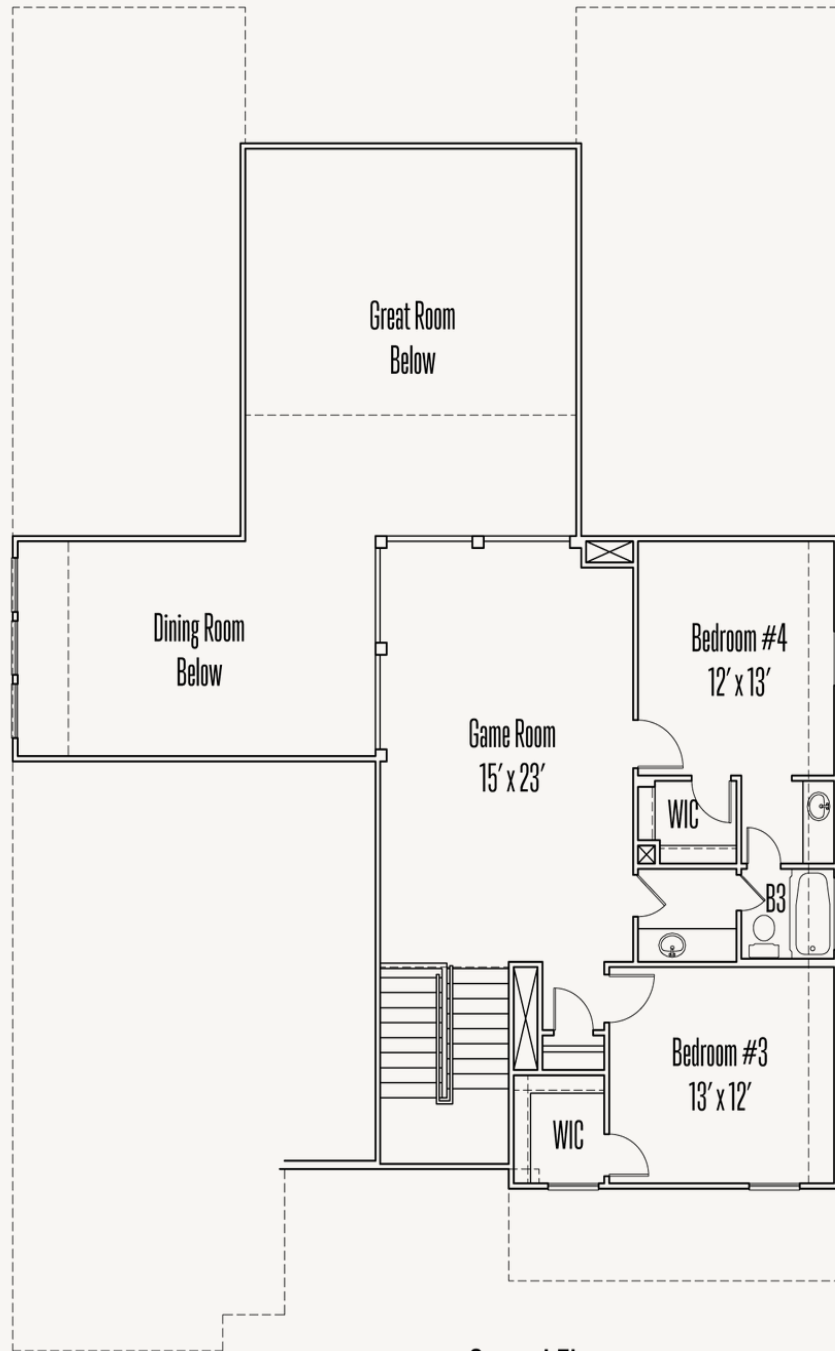

LEGACY AT LAKE DUNLAP : 60'S

TAYLOR : 60-3628F.1

Elevation A

Elevation B

3,648 sq ft

4 Bedrooms

3.5
Bathrooms

2 Stories

3 Car Garage

LEGACY AT LAKE DUNLAP : 60'S

TAYLOR : 60-3628F.1

FIRST FLOOR_A

First Floor

LEGACY AT LAKE DUNLAP : 60'S

TAYLOR : 60-3628F.1

SECOND FLOOR_A

Second Floor