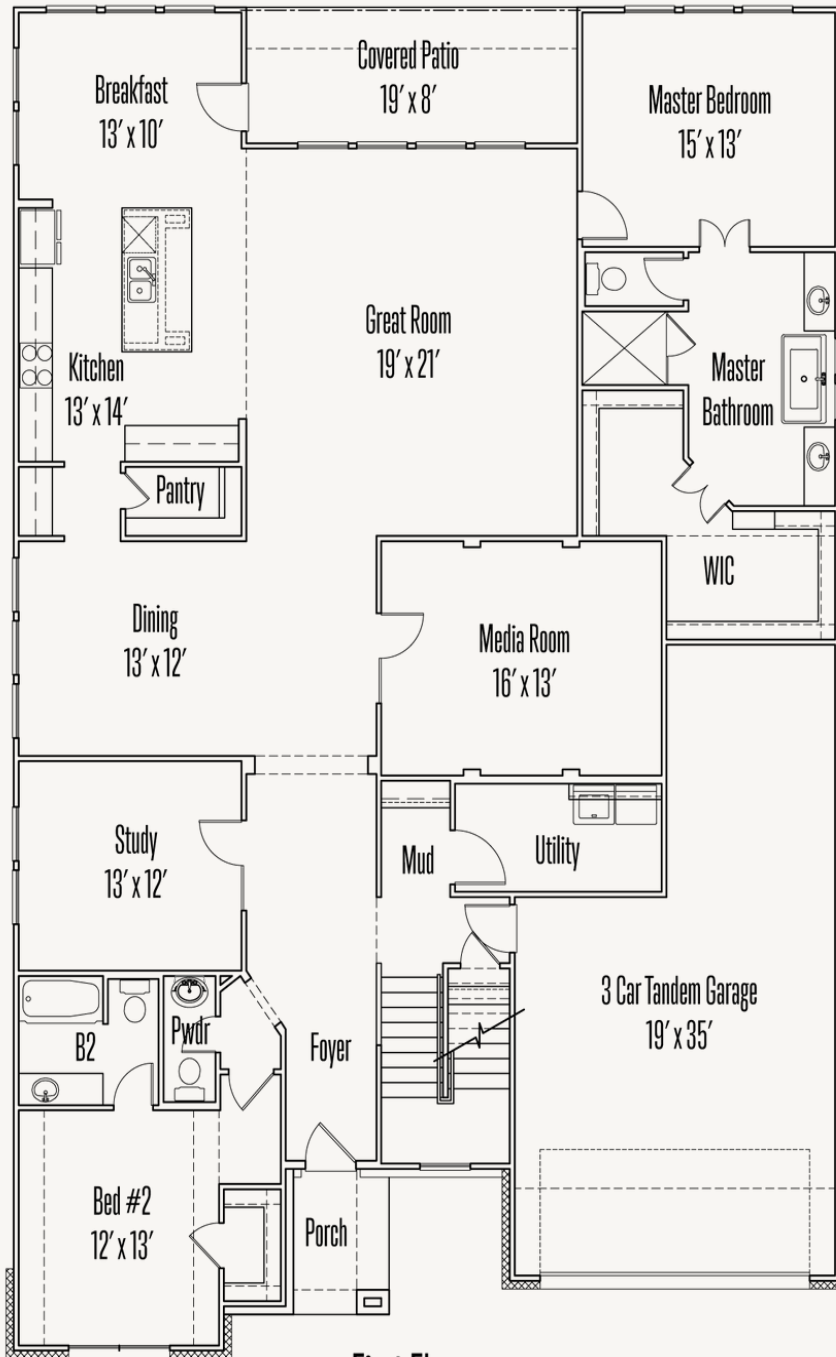

LEGACY AT LAKE DUNLAP : 60'S

TAYLOR : 60-3628F.1

Elevation A

Elevation B

3,648 sq ft

4 Bedrooms

3.5
Bathrooms

2 Stories

3 Car Garage

LEGACY AT LAKE DUNLAP : 60'S

TAYLOR : 60-3628F.1

FIRST FLOOR_A

First Floor

LEGACY AT LAKE DUNLAP : 60'S

TAYLOR : 60-3628F.1

SECOND FLOOR_A

Second Floor