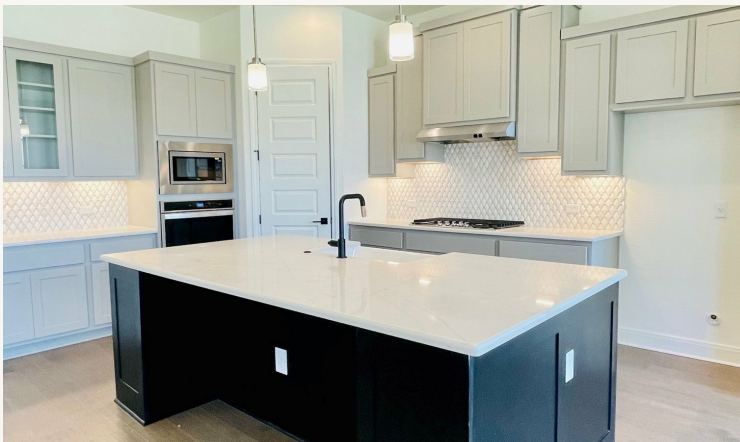

CAMPANAS AT CIBOLO CANYON

23213 CURVADO

ELIZABETH : 60-Z-2158F.1

2,181 sq ft

3 Bedrooms

2.5 Bathrooms

1 Story

2 Car Garage