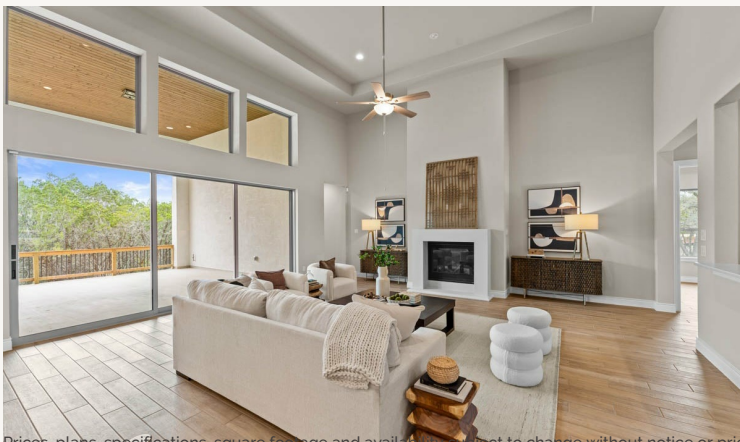

ENCHANTED BLUFF : 1 ACRE+

22405 CITADEL PT

VERMENTINO : 90-4055SF.1

4,276 sq ft

4 Bedrooms

4.5 Bathrooms

1 Story

3 Car Garage