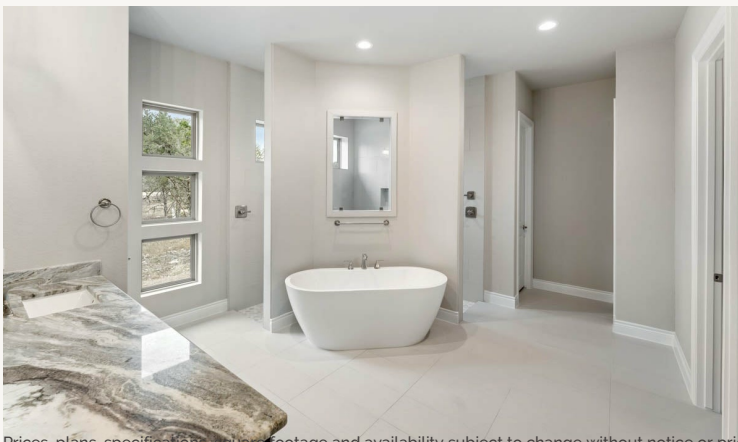

ENCHANTED BLUFF : 1 ACRE+

22405 CITADEL PT

VERMENTINO : 90-4055SF.1

Was: ~~\$1,272,797~~

Now: \$1,074,900

4,276 sq ft

4 Bedrooms

4.5 Bathrooms