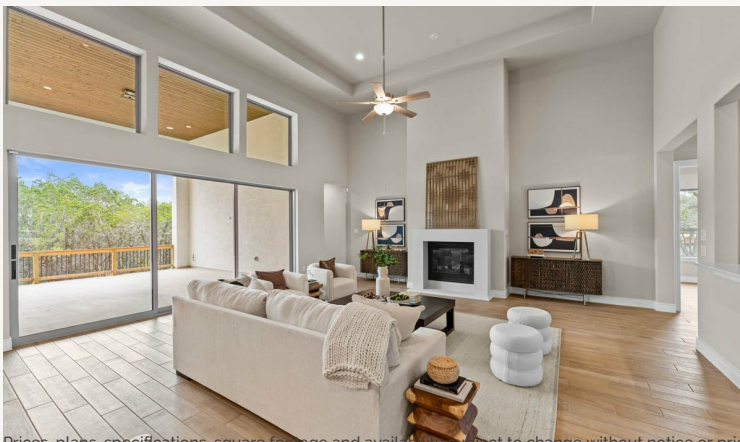

# 22405 CITADEL PT

VERMENTINO : 90-4055SF.1

Was: ~~\$1,272,797~~

Now: \$1,074,900

4,276 sq ft

4 Bedrooms

4.5 Bathrooms

1 Story