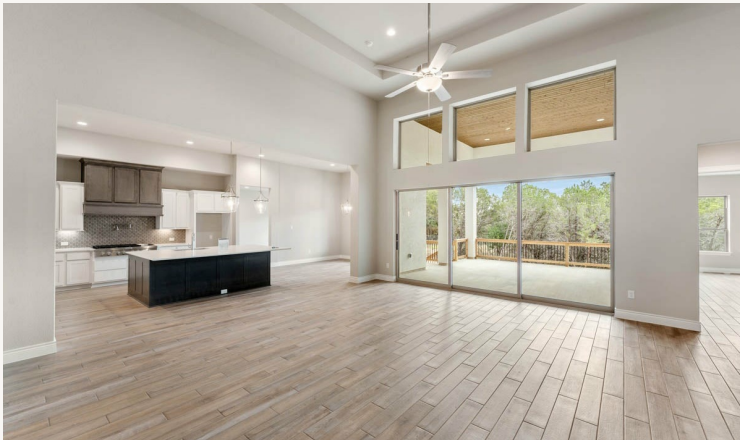

# 22405 CITADEL PT

VERMENTINO : 90-4055SF.1

Was: ~~\$1,272,797~~

Now: \$1,079,900

4,276 sq ft

4 Bedrooms

4.5 Bathrooms

1 Story