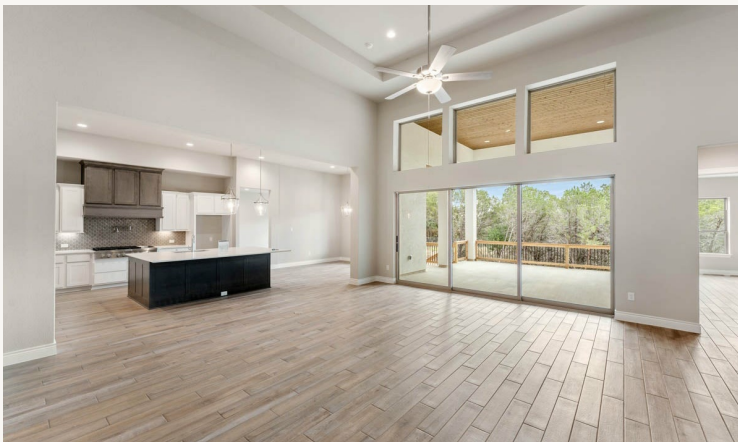

ENCHANTED BLUFF : 1 ACRE+

22405 CITADEL PT

VERMENTINO : 90-4055SF.1

Was: ~~\$1,272,797~~

Now: \$1,074,900

4,276 sq ft

4 Bedrooms

4.5 Bathrooms

1 Story

3 Car Garage

ENCHANTED BLUFF : 1 ACRE+

22405 CITADEL PT

VERMENTINO : 90-4055SF.1

FLOOR PLAN