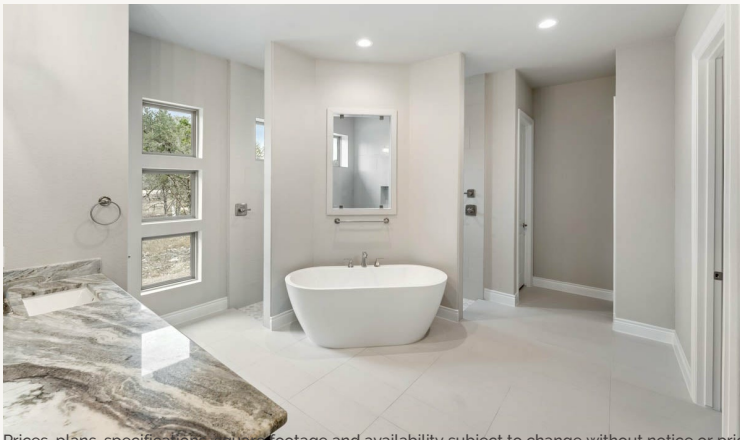

# 22405 CITADEL PT

VERMENTINO : 90-4055SF.1

Was: ~~\$1,272,797~~

Now: \$1,079,900

4,276 sq ft

4 Bedrooms

4.5 Bathrooms

1 Story