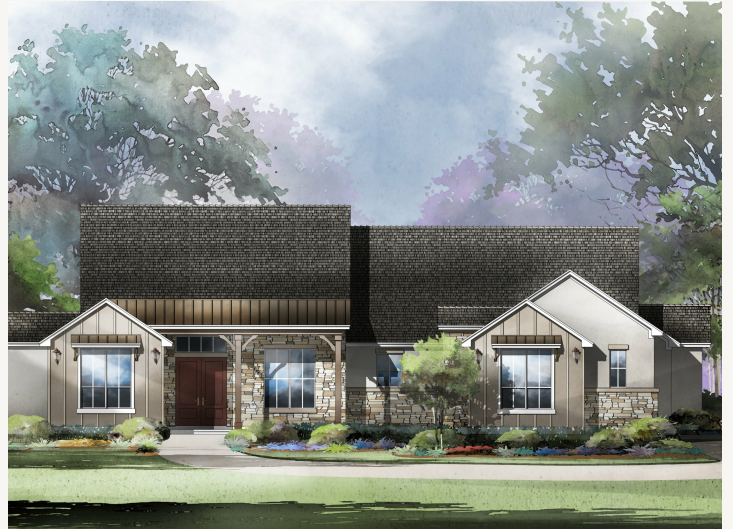

ENCHANTED BLUFF : 1 ACRE+

# THOMAS II : BOYL-3634S.1

Elevation\_A

Elevation\_B

Elevation\_C

Elevation\_D

3,690 sq ft

4 Bedrooms

3.5  
Bathrooms

1 Story

3 Car Garage

ENCHANTED BLUFF : 1 ACRE+