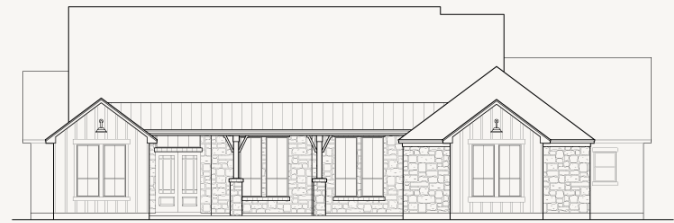

# VERMENTINO II : BOYL-4081S.1

Elevation\_A

Elevation\_B

Elevation\_C

Elevation\_D

4,130 sq ft

4 Bedrooms

4.5  
Bathrooms

1 Story

3 Car Garage

ENCHANTED BLUFF : 1 ACRE+