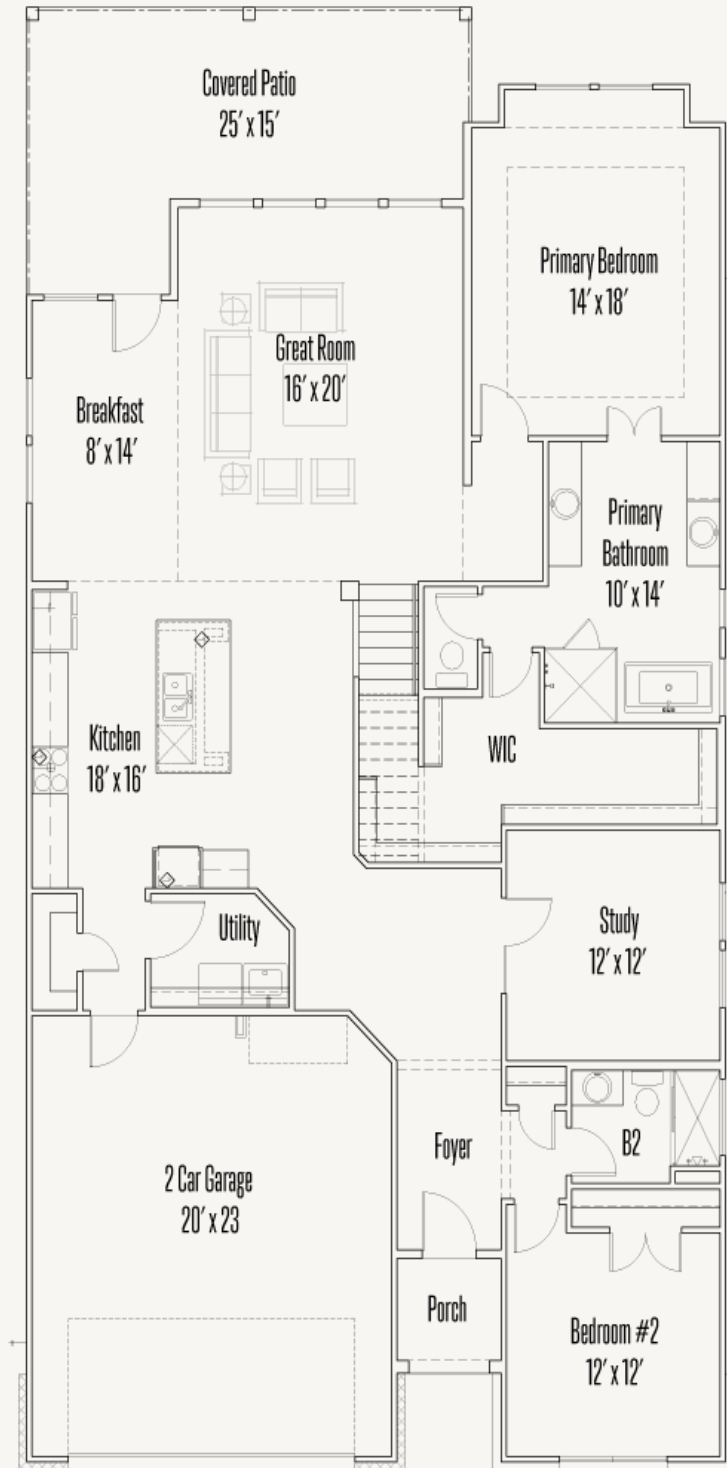

KINDER RANCH : 50'S

28402 ALLSWELL LANE

TODD : 50-2930F.1

~~Was: \$749,911~~
Now: \$724,900

3,161 sq ft

4 Bedrooms

3 Bathrooms

2 Stories

2 Car Garage

KINDER RANCH : 50'S

28402 ALLSWELL LANE

TODD : 50-2930F.1

FIRST FLOOR

KINDER RANCH : 50'S

28402 ALLSWELL LANE

TODD : 50-2930F.1

SECOND FLOOR