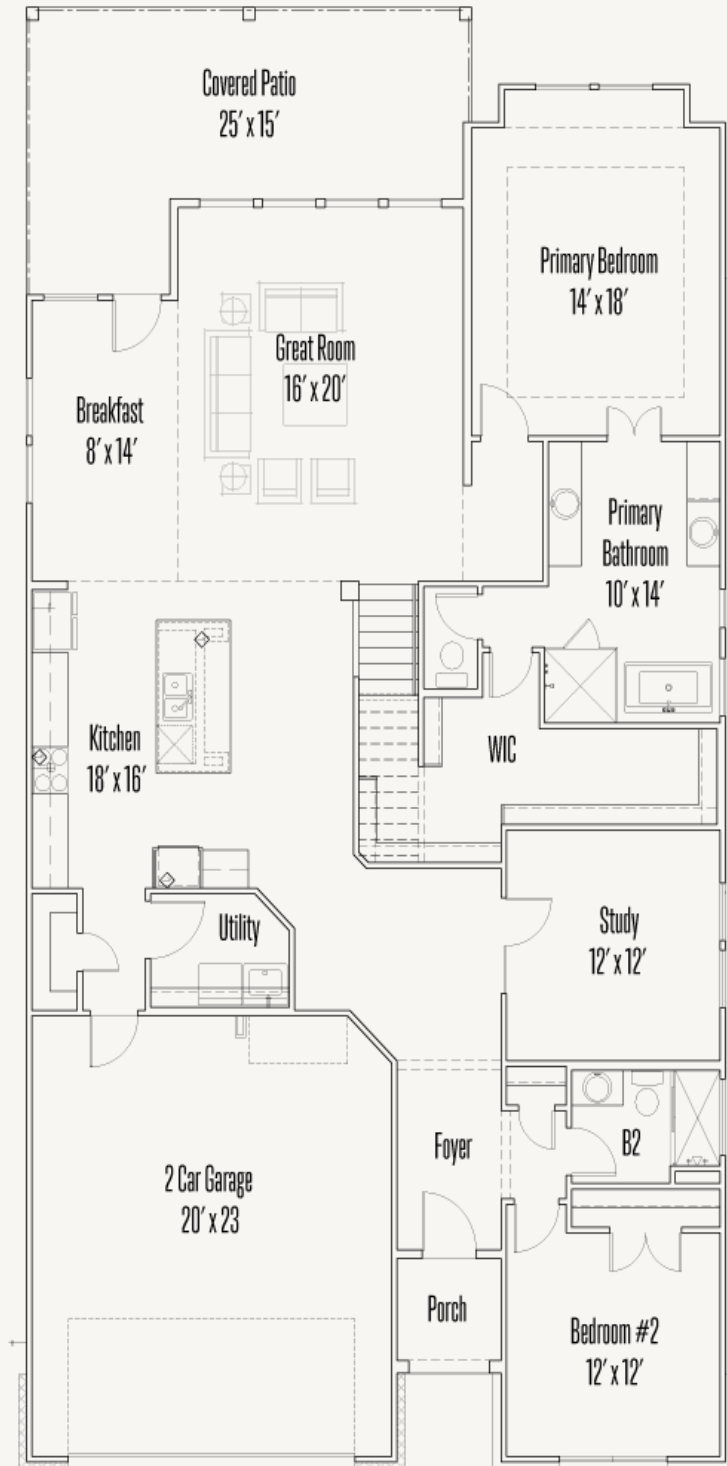

KINDER RANCH : 50'S

28402 ALLSWELL LANE

TODD : 50-2930F.1

~~Was: \$749,911~~  
Now: \$734,900

3,161 sq ft

4 Bedrooms

3 Bathrooms

2 Stories

2 Car Garage

KINDER RANCH : 50'S

28402 ALLSWELL LANE

TODD : 50-2930F.1

FIRST FLOOR

KINDER RANCH : 50'S

28402 ALLSWELL LANE

TODD : 50-2930F.1

SECOND FLOOR