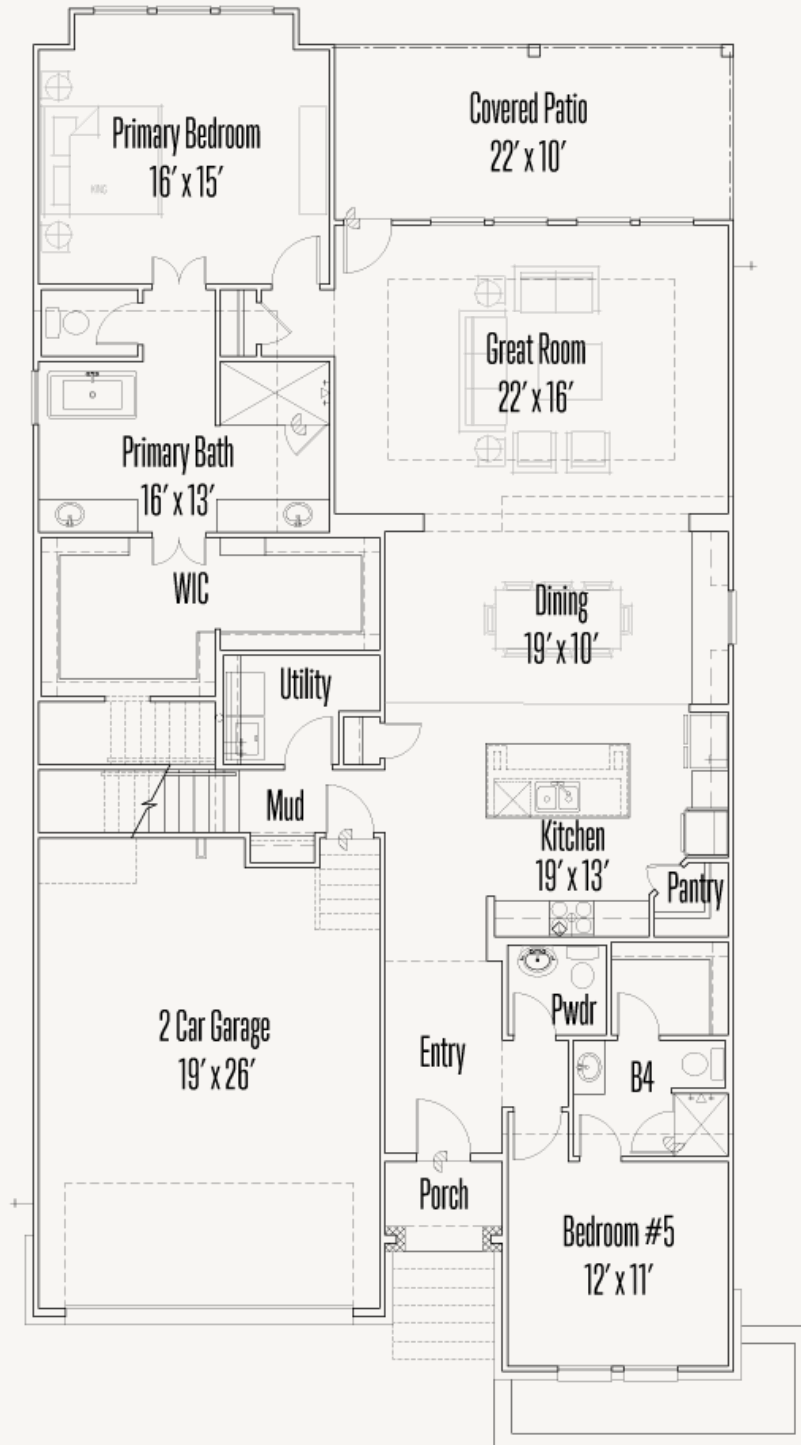

# 28406 ALLSWELL LANE

LEWIS : 50-3083F.1

~~Was: \$751,888~~  
Now: \$699,900

3,106 sq ft

5 Bedrooms

4.5 Bathrooms

2 Stories

2 Car Garage

KINDER RANCH : 50'S

28406 ALLSWELL LANE

LEWIS : 50-3083F.1

FIRST FLOOR

KINDER RANCH : 50'S

28406 ALLSWELL LANE

LEWIS : 50-3083F.1

SECOND FLOOR