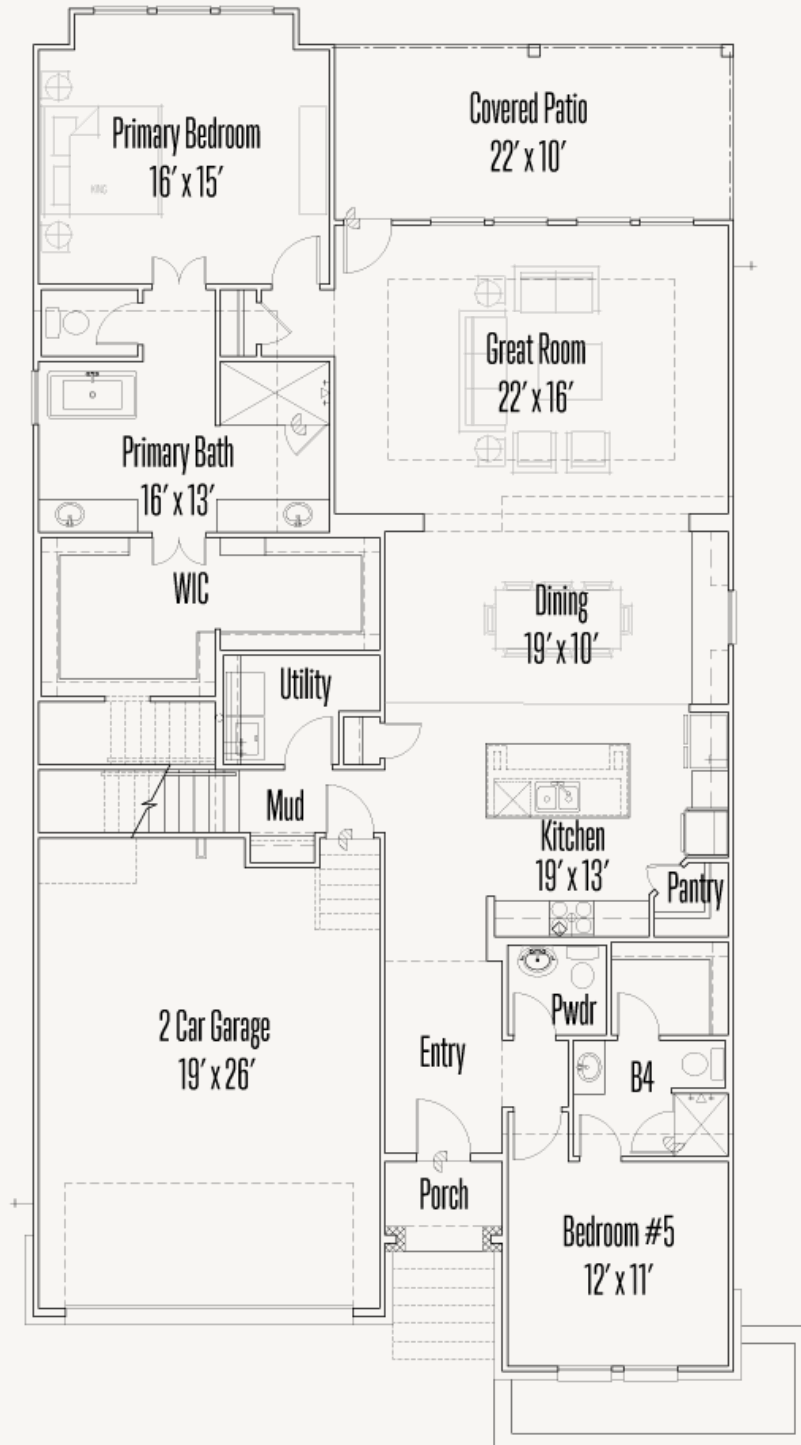

KINDER RANCH : 50'S

28406 ALLSWELL LANE

LEWIS : 50-3083F.1

~~Was: \$751,888~~
Now: \$724,900

3,106 sq ft

5 Bedrooms

4.5 Bathrooms

2 Stories

2 Car Garage

KINDER RANCH : 50'S

28406 ALLSWELL LANE

LEWIS : 50-3083F.1

FIRST FLOOR

KINDER RANCH : 50'S

28406 ALLSWELL LANE

LEWIS : 50-3083F.1

SECOND FLOOR