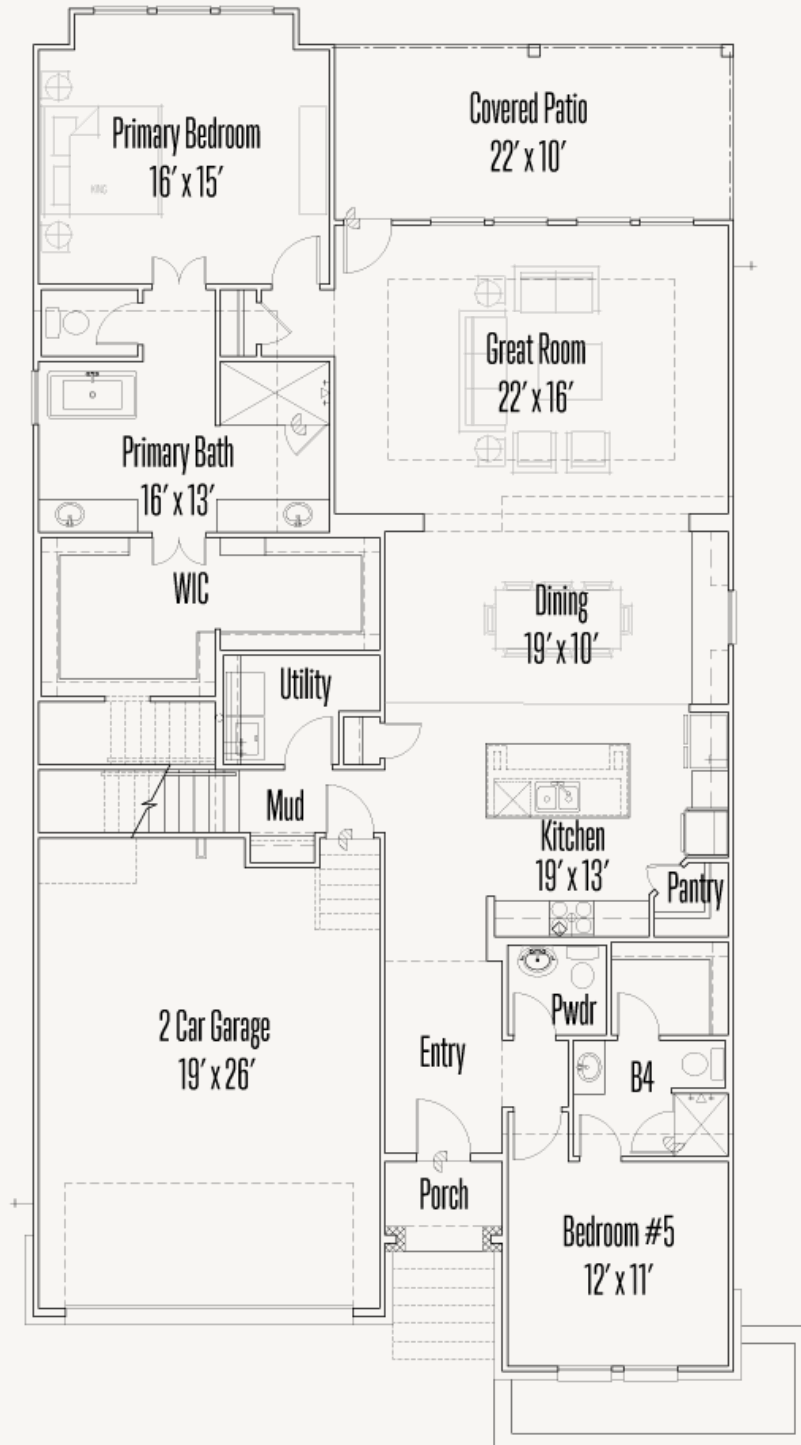

KINDER RANCH : 50'S

28406 ALLSWELL LANE

LEWIS : 50-3083F.1

3,106 sq ft

5 Bedrooms

4.5 Bathrooms

2 Stories

2 Car Garage

KINDER RANCH : 50'S

28406 ALLSWELL LANE

LEWIS : 50-3083F.1

FIRST FLOOR

KINDER RANCH : 50'S

28406 ALLSWELL LANE

LEWIS : 50-3083F.1

SECOND FLOOR