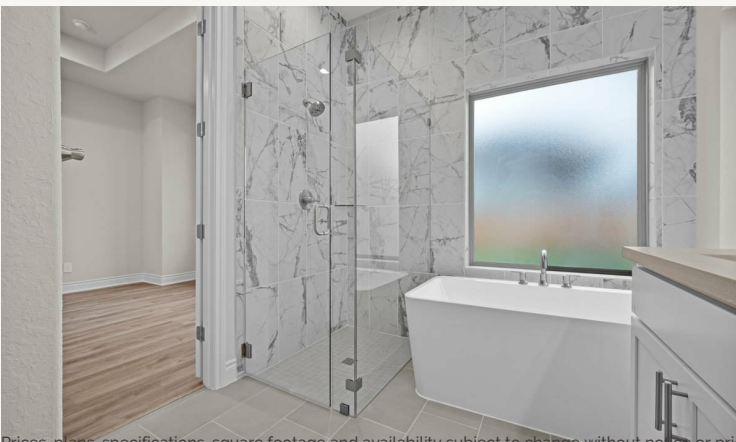

KINDER RANCH : 50'S

28412 COHASET WAY

ADAMS : 50-2127F.1

2,161 sq ft

3 Bedrooms

2.5 Bathrooms

1 Story

2 Car Garage