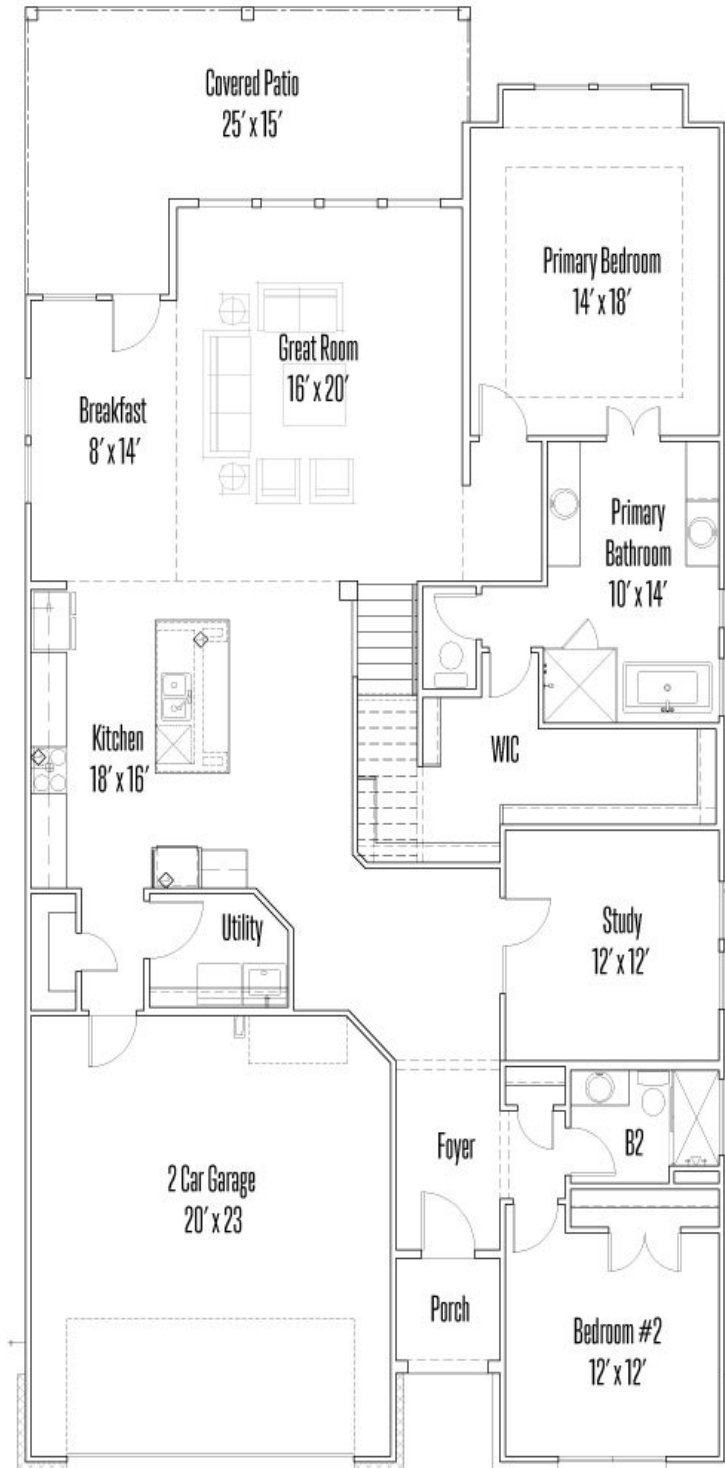

KINDER RANCH : 50'S

28415 COHASET WAY

TODD : 50-2930F.1

3,170 sq ft

4 Bedrooms

3 Bathrooms

2 Stories

2 Car Garage

KINDER RANCH : 50'S

28415 COHASET WAY

TODD : 50-2930F.1

FIRST FLOOR

KINDER RANCH : 50'S

28415 COHASET WAY

TODD : 50-2930F.1

SECOND FLOOR