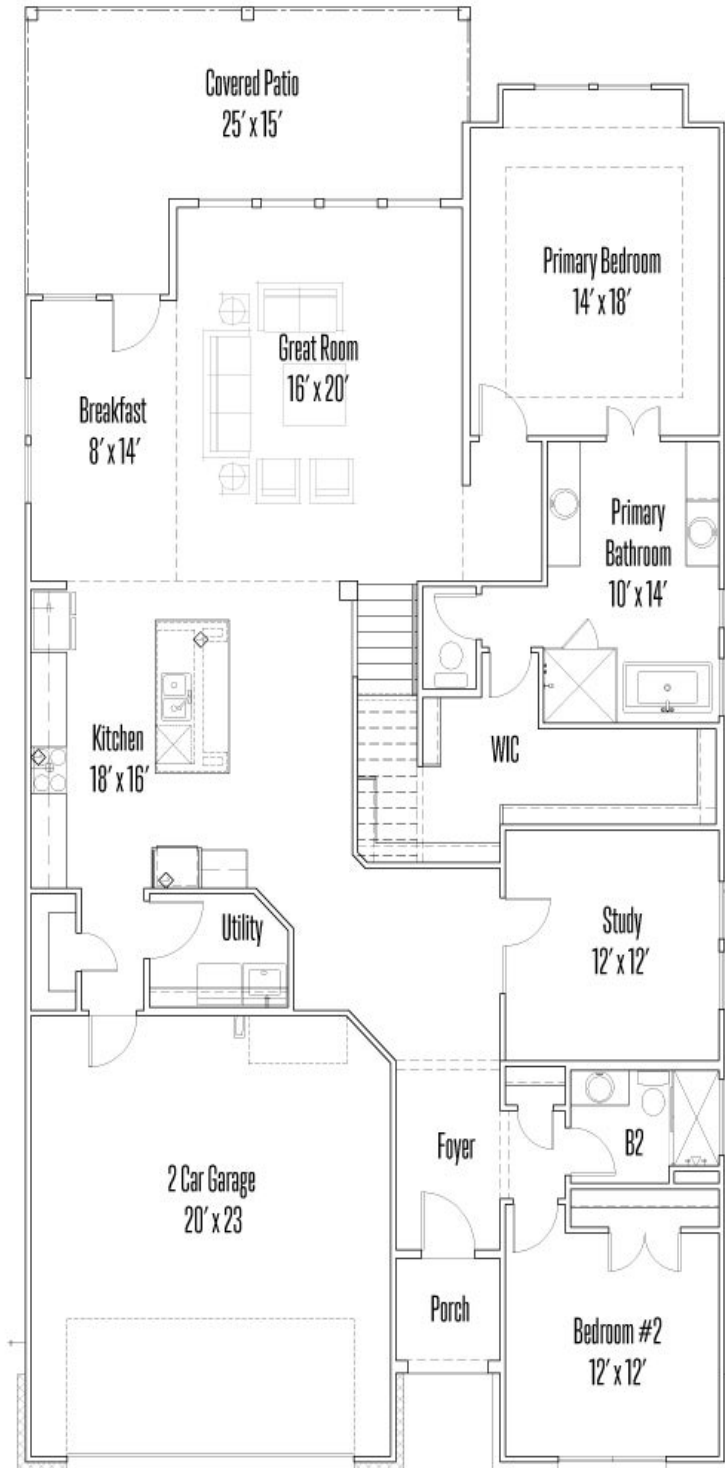

KINDER RANCH : 50'S

28415 COHASET WAY

TODD : 50-2930F.1

~~Was: \$746,203~~
Now: \$734,900

3,170 sq ft

4 Bedrooms

3 Bathrooms

2 Stories

2 Car Garage

KINDER RANCH : 50'S

28415 COHASET WAY

TODD : 50-2930F.1

FIRST FLOOR

KINDER RANCH : 50'S

28415 COHASET WAY

TODD : 50-2930F.1

SECOND FLOOR