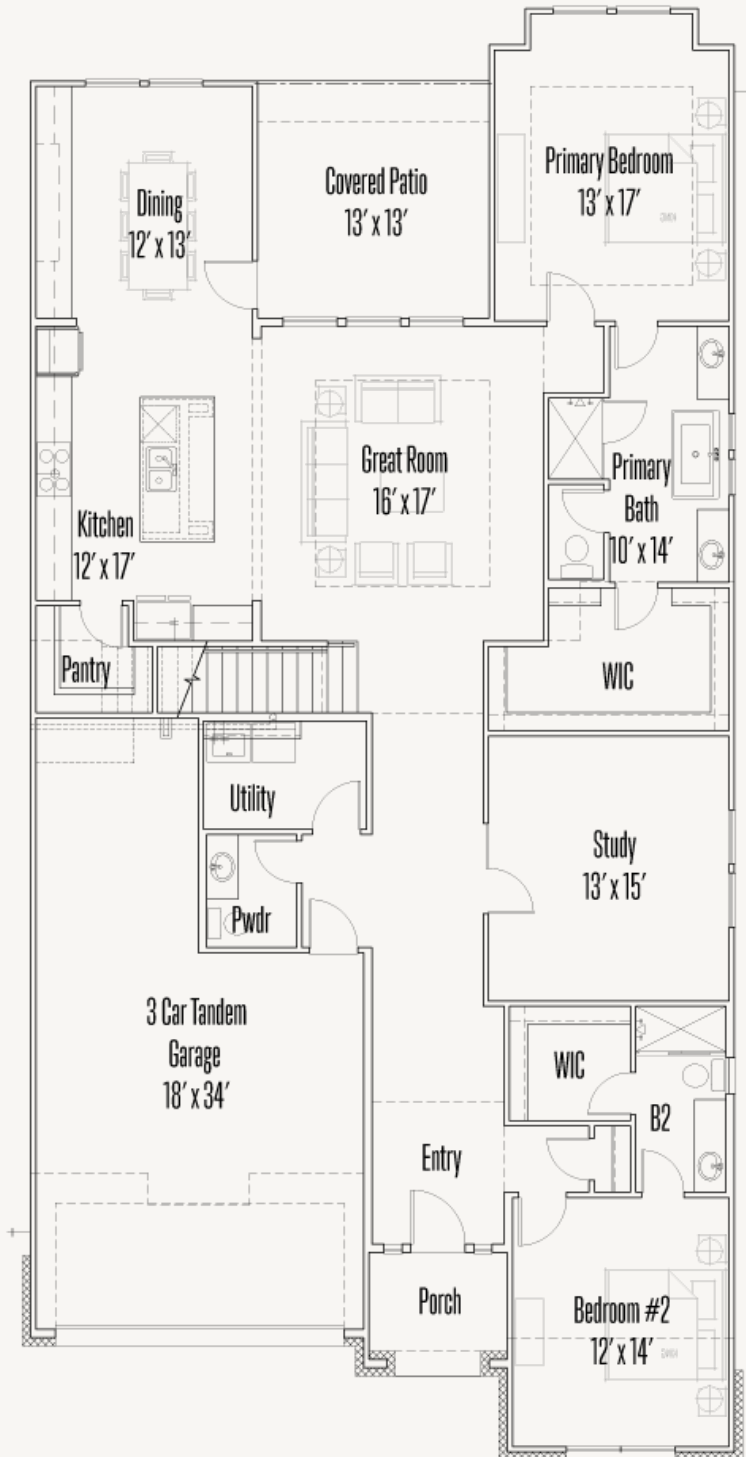

# 28437 COHASET WAY

GARDINER : 50-3286F.1

3,661 sq ft

5 Bedrooms

4.5 Bathrooms

2 Stories

3 Car Garage

KINDER RANCH : 50'S

## FIRST FLOOR

KINDER RANCH : 50'S

28437 COHASET WAY

GARDINER : 50-3286F.1

SECOND FLOOR