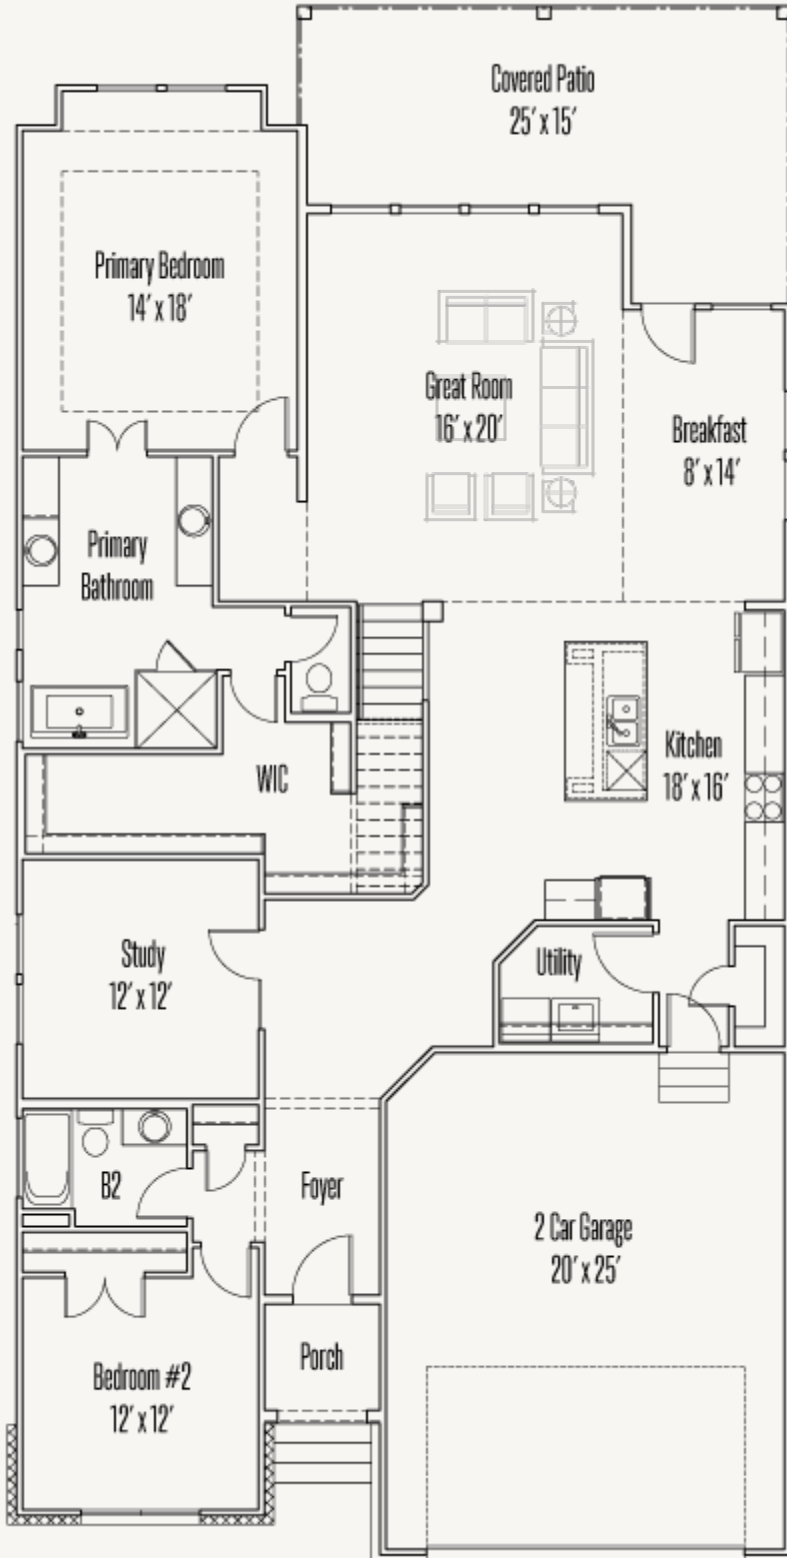

KINDER RANCH : 50'S

28442 COHASET WAY

TODD : 50-2930F.1

2,966 sq ft

4 Bedrooms

3 Bathrooms

2 Stories

2 Car Garage

KINDER RANCH : 50'S

28442 COHASET WAY

TODD : 50-2930F.1

FIRST FLOOR

KINDER RANCH : 50'S

28442 COHASET WAY

TODD : 50-2930F.1

SECOND FLOOR