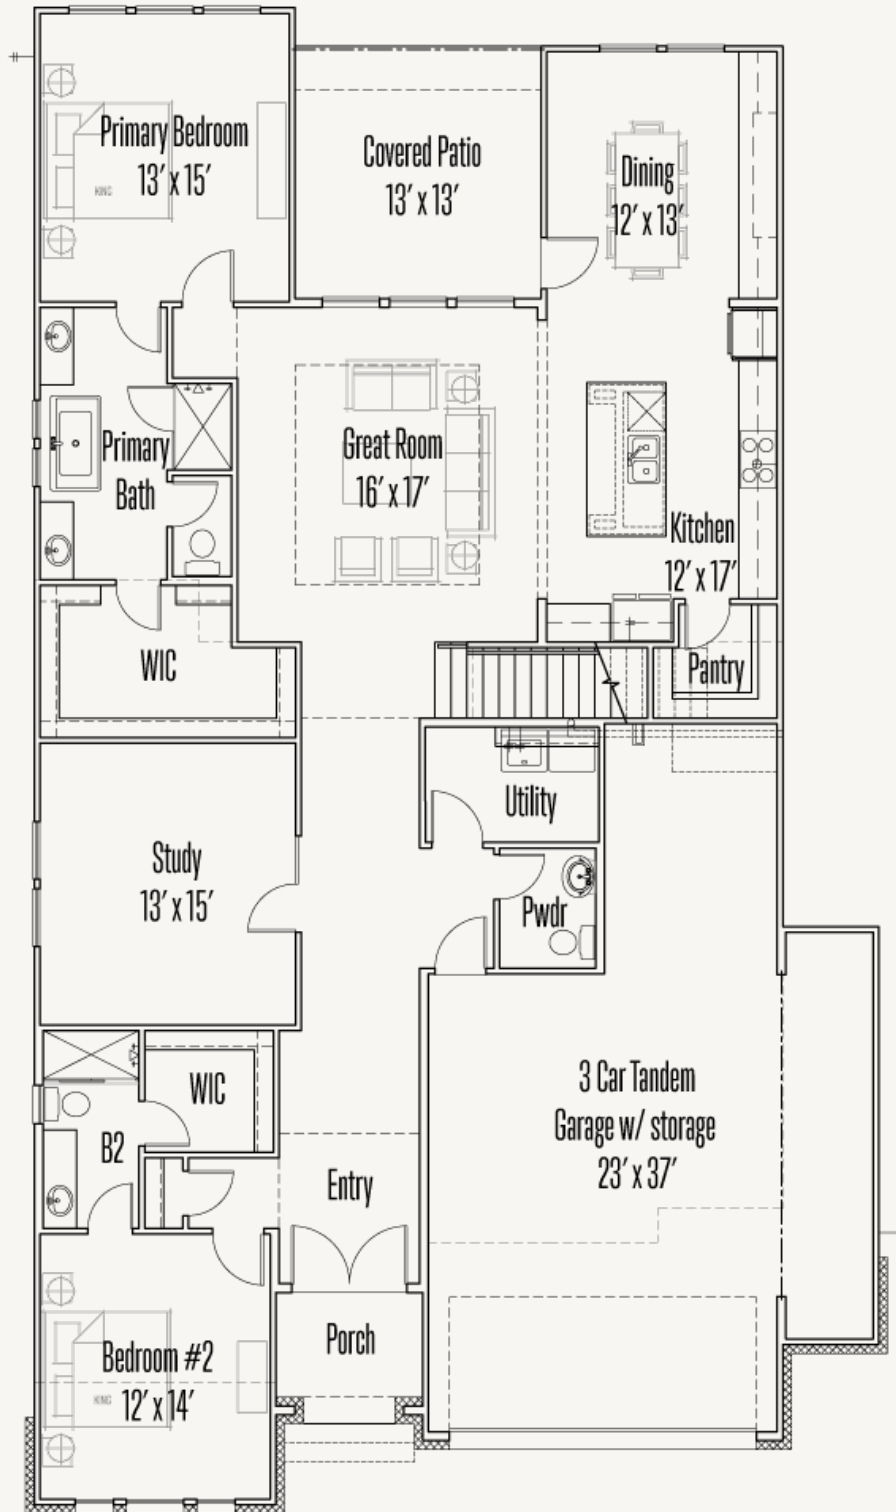

KINDER RANCH : 50'S

28446 COHASET WAY

GARDINER : 50-3286F.1

3,657 sq ft

5 Bedrooms

4.5 Bathrooms

2 Stories

3 Car Garage

KINDER RANCH : 50'S

28446 COHASET WAY

GARDINER : 50-3286F.1

FIRST FLOOR

KINDER RANCH : 50'S

28446 COHASET WAY

GARDINER : 50-3286F.1

SECOND FLOOR