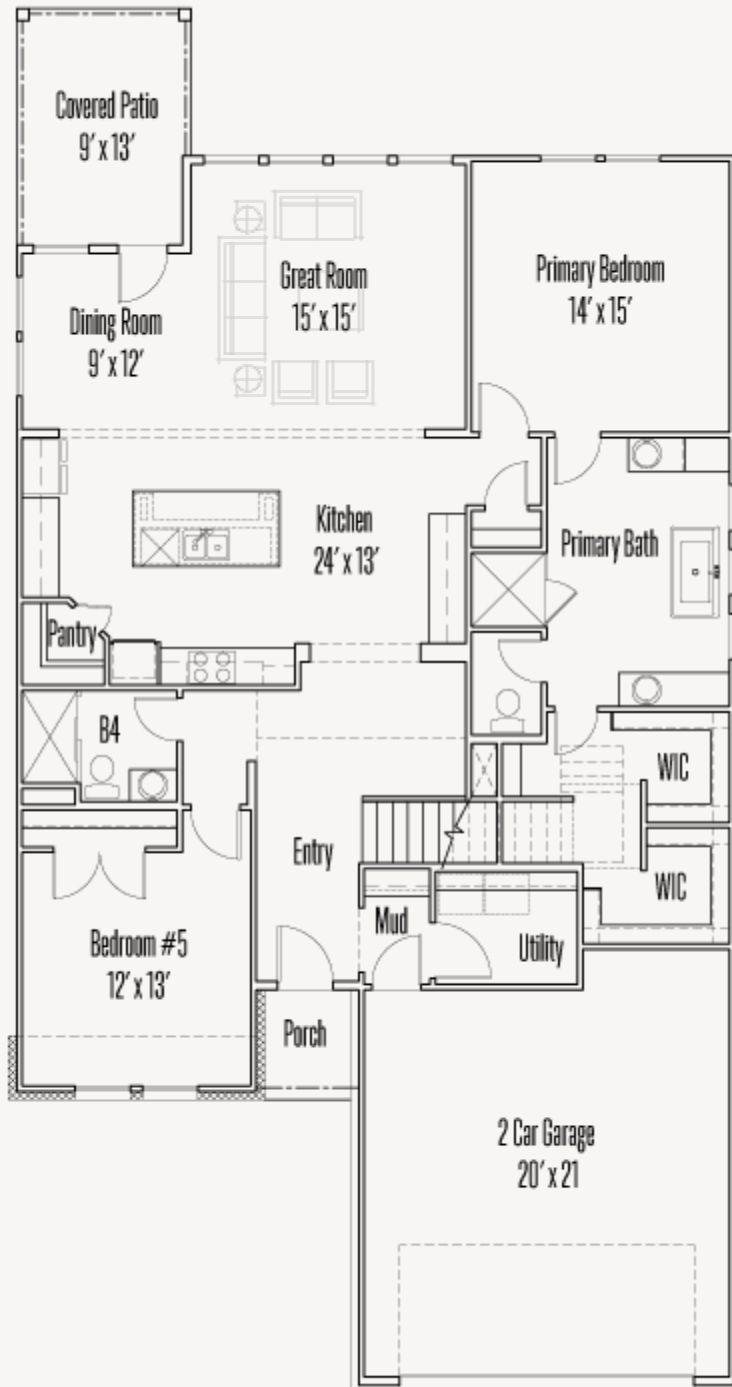

KINDER RANCH : 50'S

28505 ALLSWELL LANE

DUVALL : 50-2751F.1

2,767 sq ft

5 Bedrooms

4 Bathrooms

2 Stories

2 Car Garage

KINDER RANCH : 50'S

28505 ALLSWELL LANE

DUVALL : 50-2751F.1

FIRST FLOOR

KINDER RANCH : 50'S

28505 ALLSWELL LANE

DUVALL : 50-2751F.1

SECOND FLOOR