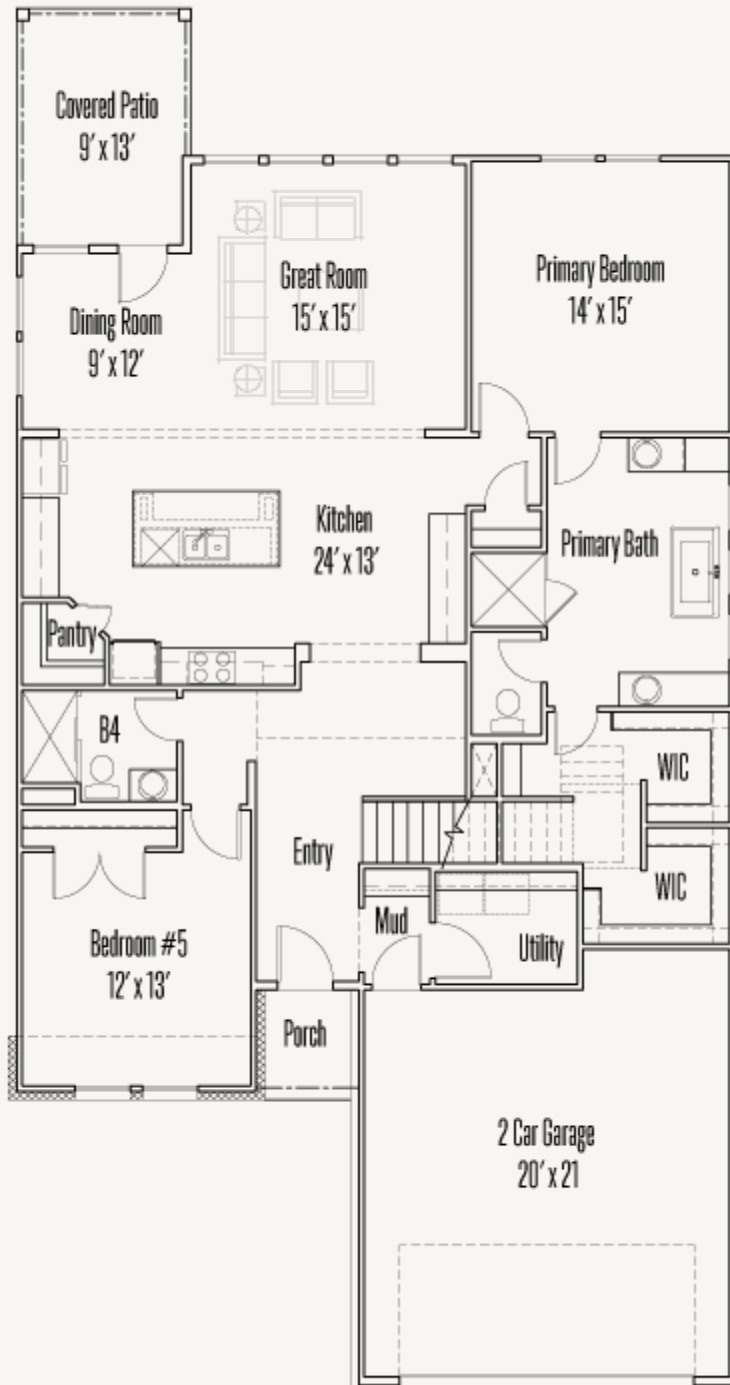

KINDER RANCH : 50'S

28505 ALLSWELL LANE

DUVALL : 50-2751F.1

2,767 sq ft

5 Bedrooms

4 Bathrooms

2 Stories

2 Car Garage

KINDER RANCH : 50'S

28505 ALLSWELL LANE

DUVALL : 50-2751F.1

FIRST FLOOR

KINDER RANCH : 50'S

28505 ALLSWELL LANE

DUVALL : 50-2751F.1

SECOND FLOOR