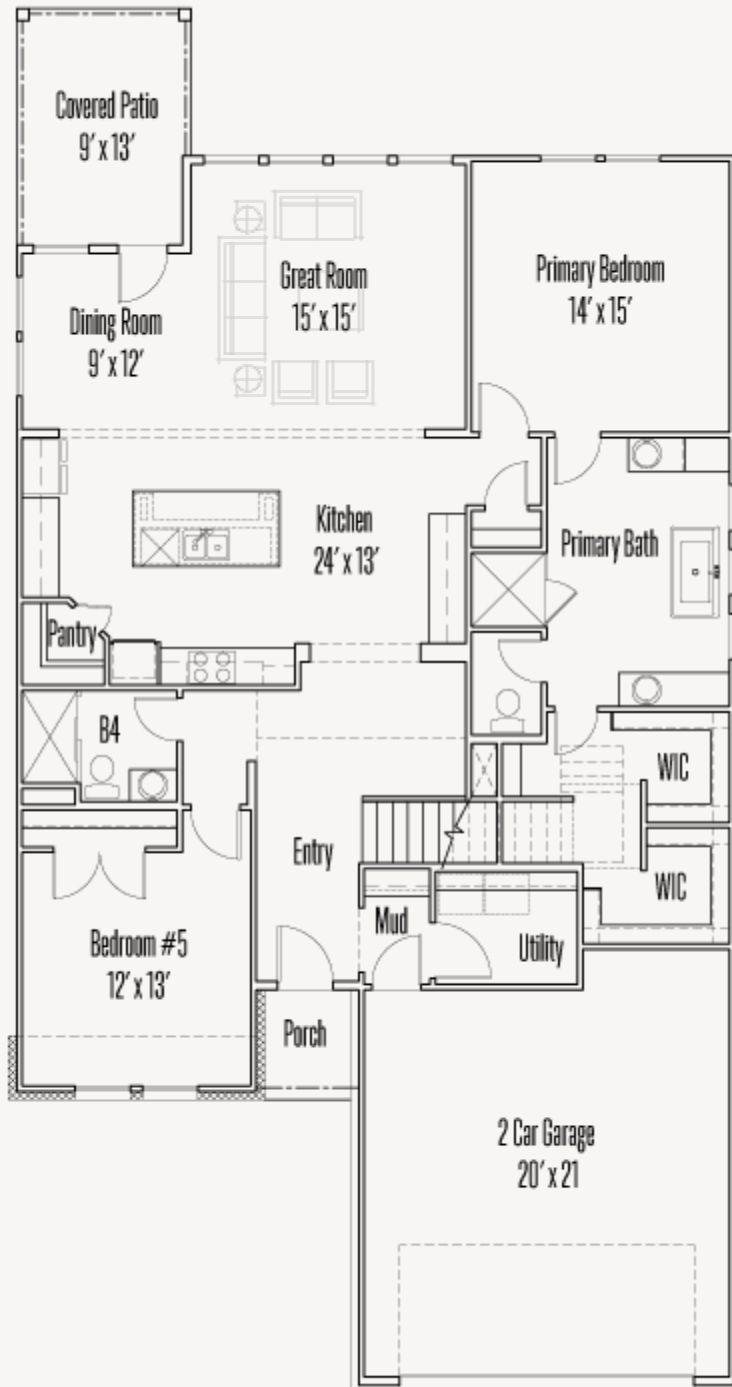

# 28505 ALLSWELL LANE

DUVALL : 50-2751F.1

2,767 sq ft

5 Bedrooms

4 Bathrooms

2 Stories

2 Car Garage

KINDER RANCH : 50'S

28505 ALLSWELL LANE

DUVALL : 50-2751F.1

FIRST FLOOR

KINDER RANCH : 50'S

28505 ALLSWELL LANE

DUVALL : 50-2751F.1

SECOND FLOOR