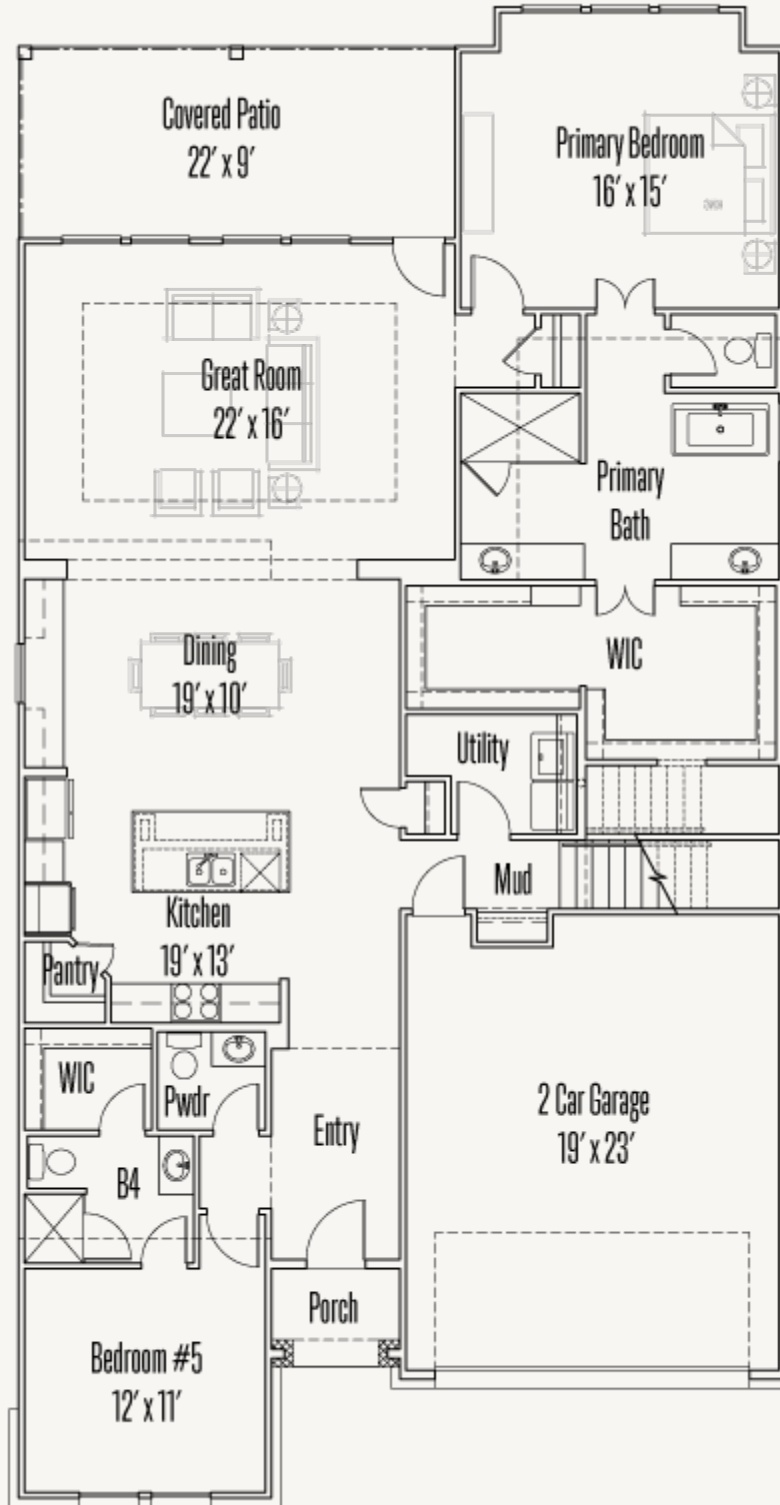

KINDER RANCH : 50'S

28509 ALLSWELL LANE

LEWIS : 50-3083F.1

~~Was: \$711,748~~  
Now: \$674,900

3,103 sq ft

5 Bedrooms

4.5 Bathrooms

2 Stories

2 Car Garage

KINDER RANCH : 50'S

28509 ALLSWELL LANE

LEWIS : 50-3083F.1

FIRST FLOOR

KINDER RANCH : 50'S

28509 ALLSWELL LANE

LEWIS : 50-3083F.1

SECOND FLOOR