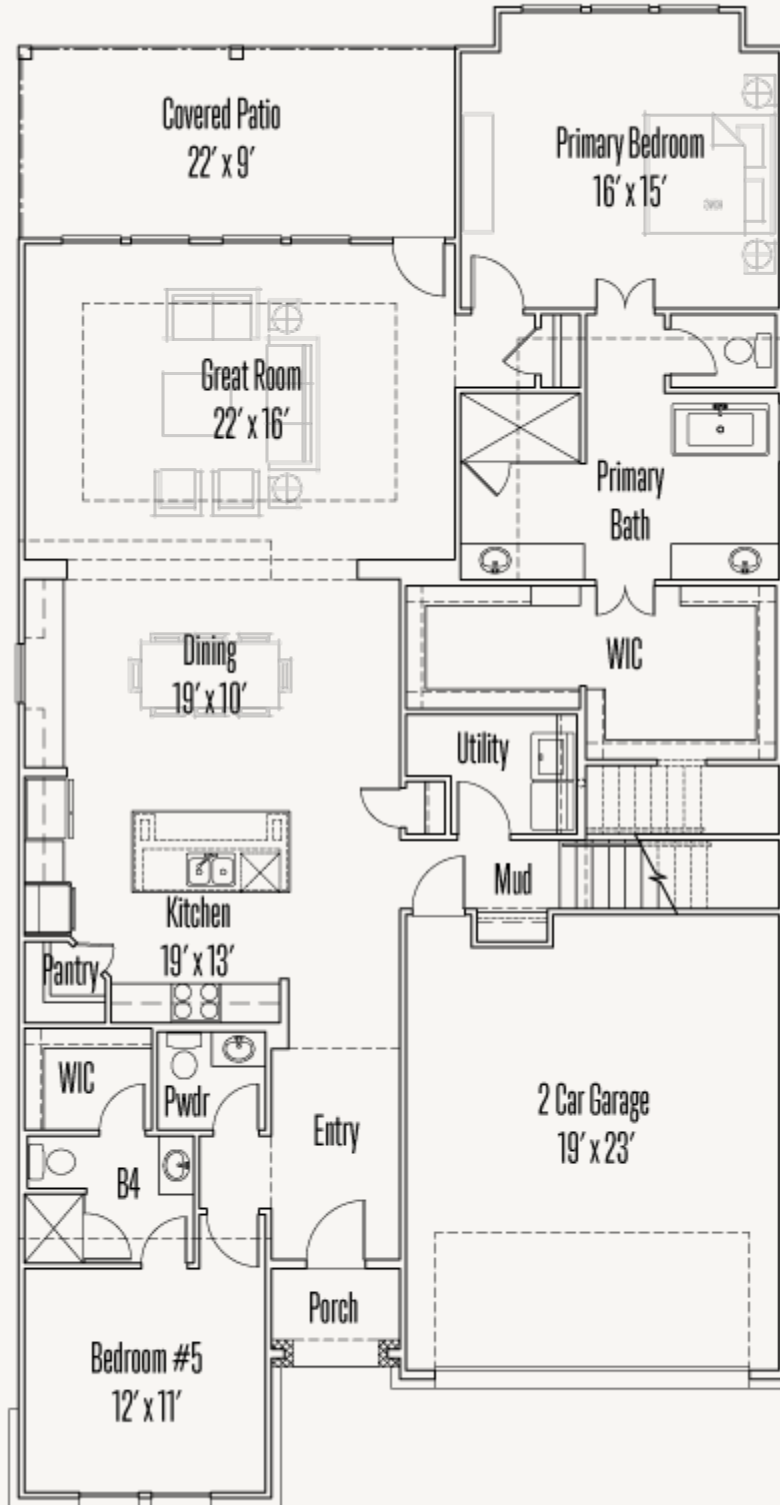

KINDER RANCH : 50'S

28509 ALLSWELL LANE

LEWIS : 50-3083F.1

3,103 sq ft

5 Bedrooms

4.5 Bathrooms

2 Stories

2 Car Garage

KINDER RANCH : 50'S

28509 ALLSWELL LANE

LEWIS : 50-3083F.1

FIRST FLOOR

KINDER RANCH : 50'S

28509 ALLSWELL LANE

LEWIS : 50-3083F.1

SECOND FLOOR