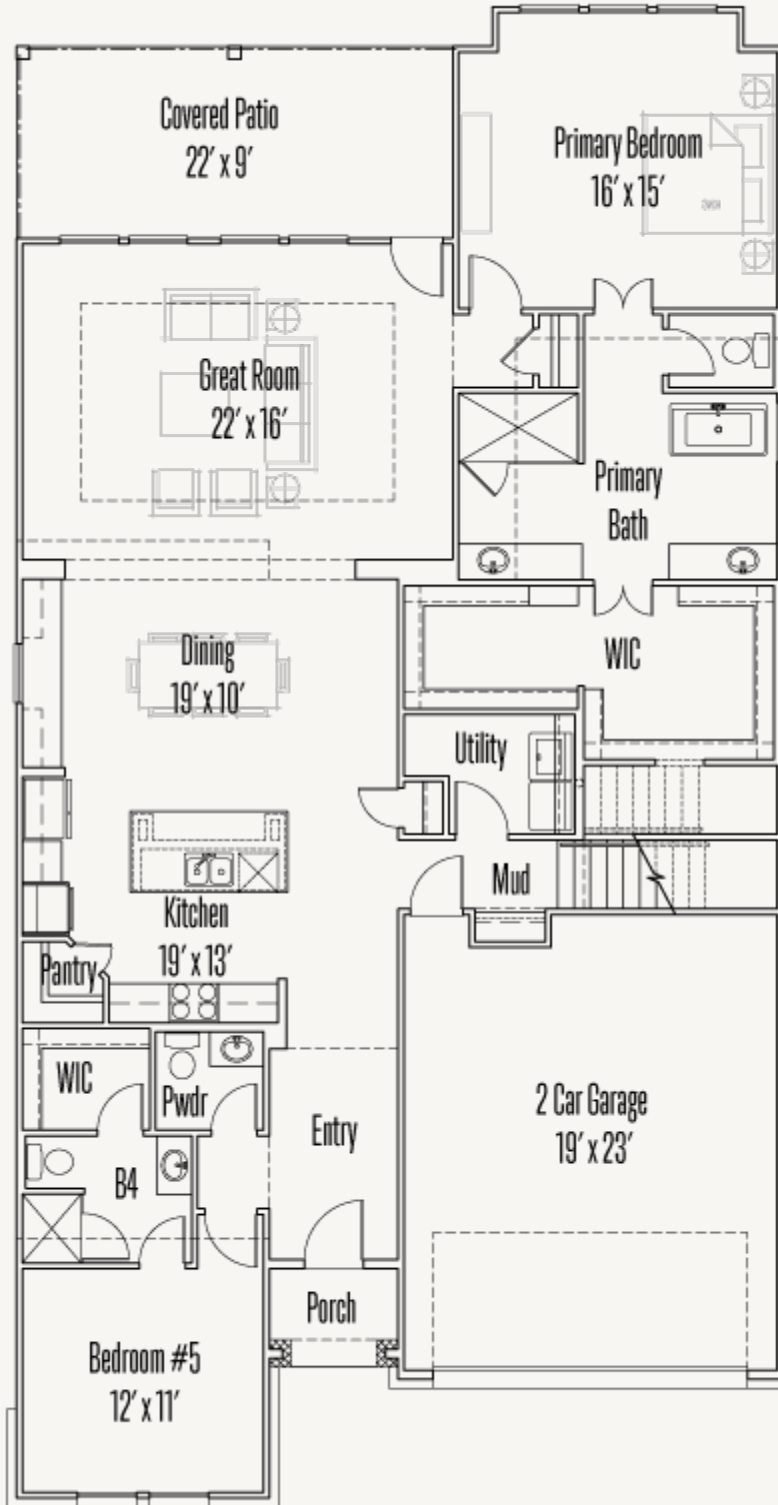

KINDER RANCH : 50'S

28509 ALLSWELL LANE

LEWIS : 50-3083F.1

3,103 sq ft

5 Bedrooms

4.5 Bathrooms

2 Stories

2 Car Garage

KINDER RANCH : 50'S

28509 ALLSWELL LANE

LEWIS : 50-3083F.1

FIRST FLOOR

KINDER RANCH : 50'S

28509 ALLSWELL LANE

LEWIS : 50-3083F.1

SECOND FLOOR