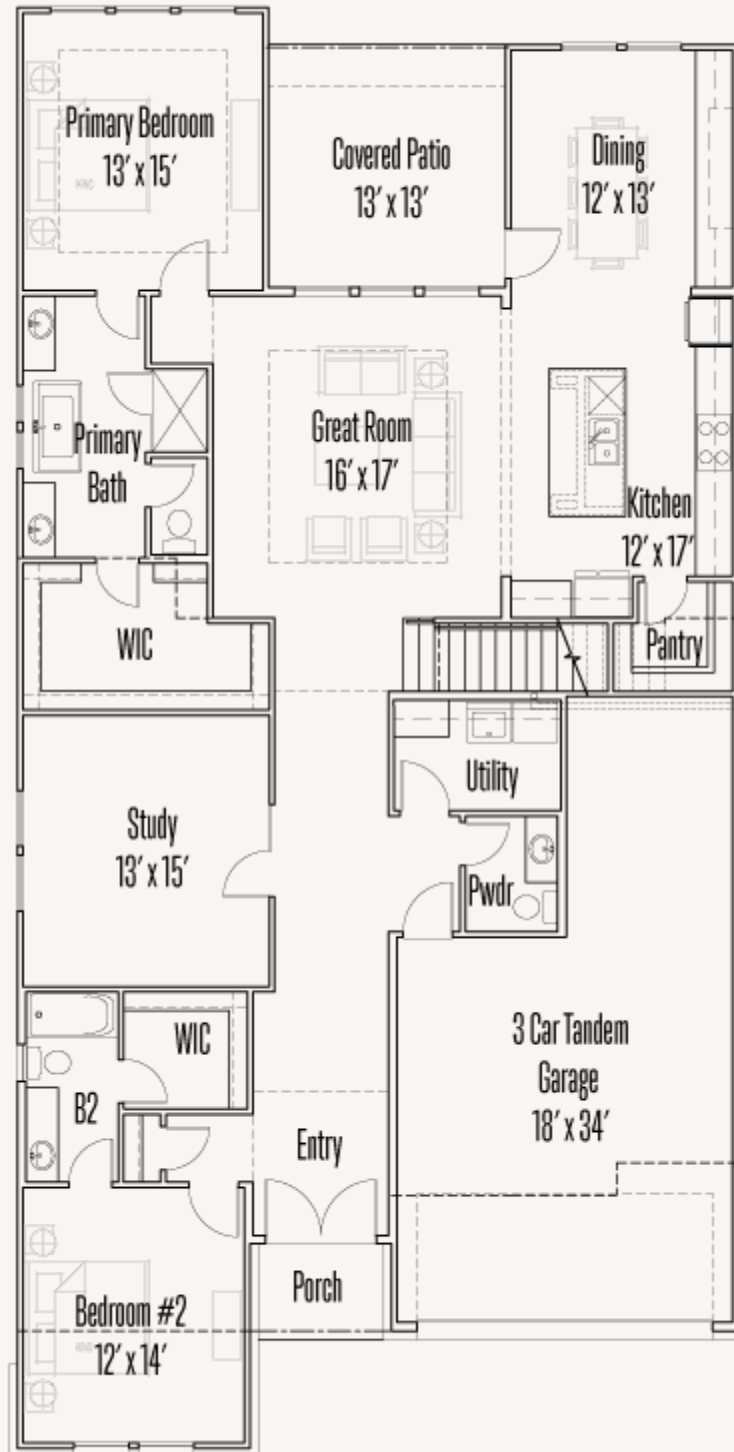

KINDER RANCH : 50'S

28513 ALLSWELL LANE

GARDINER : 50-3286F.1

3,655 sq ft

5 Bedrooms

4.5 Bathrooms

2 Stories

3 Car Garage

KINDER RANCH : 50'S

28513 ALLSWELL LANE

GARDINER : 50-3286F.1

FIRST FLOOR

KINDER RANCH : 50'S

28513 ALLSWELL LANE

GARDINER : 50-3286F.1

SECOND FLOOR