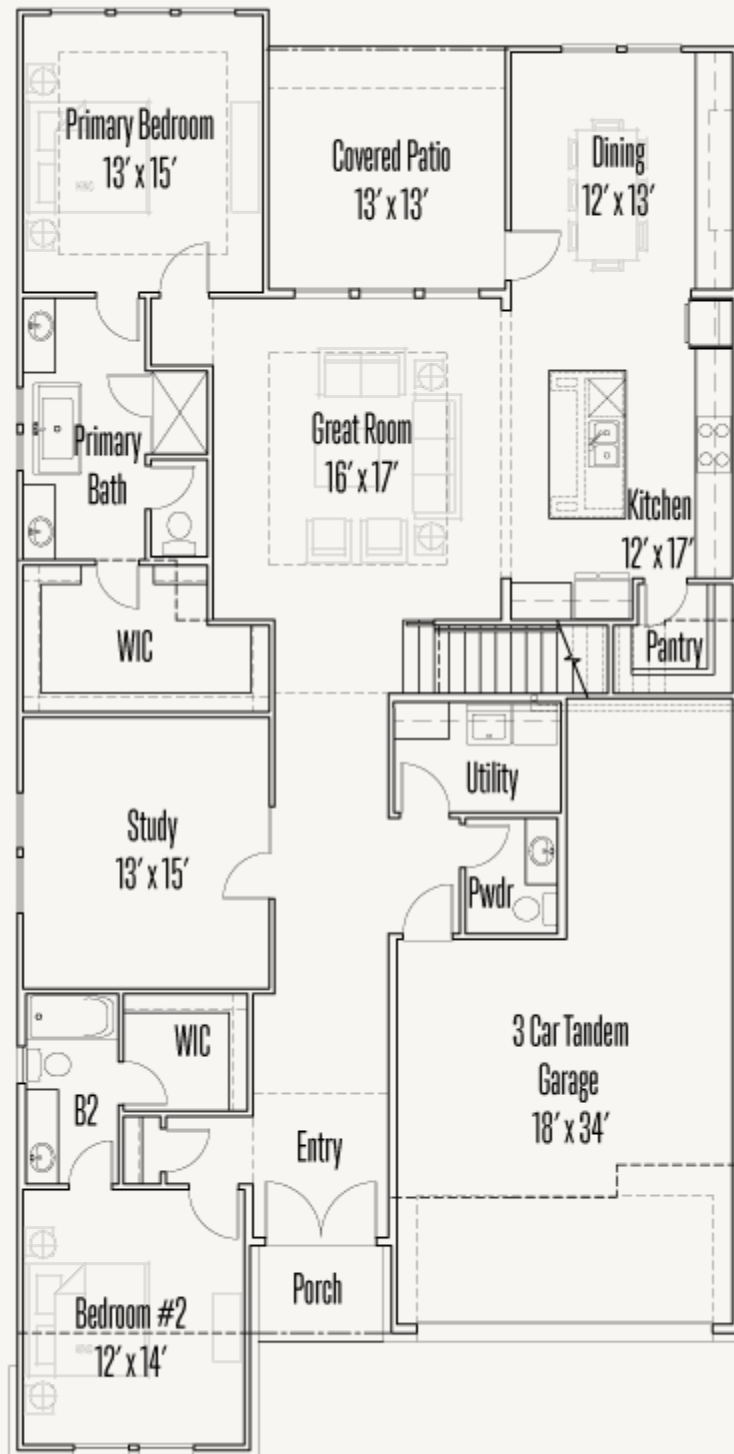

KINDER RANCH : 50'S

28513 ALLSWELL LANE

GARDINER : 50-3286F.1

3,655 sq ft

5 Bedrooms

4.5 Bathrooms

2 Stories

3 Car Garage

KINDER RANCH : 50'S

28513 ALLSWELL LANE

GARDINER : 50-3286F.1

FIRST FLOOR

KINDER RANCH : 50'S

28513 ALLSWELL LANE

GARDINER : 50-3286F.1

SECOND FLOOR