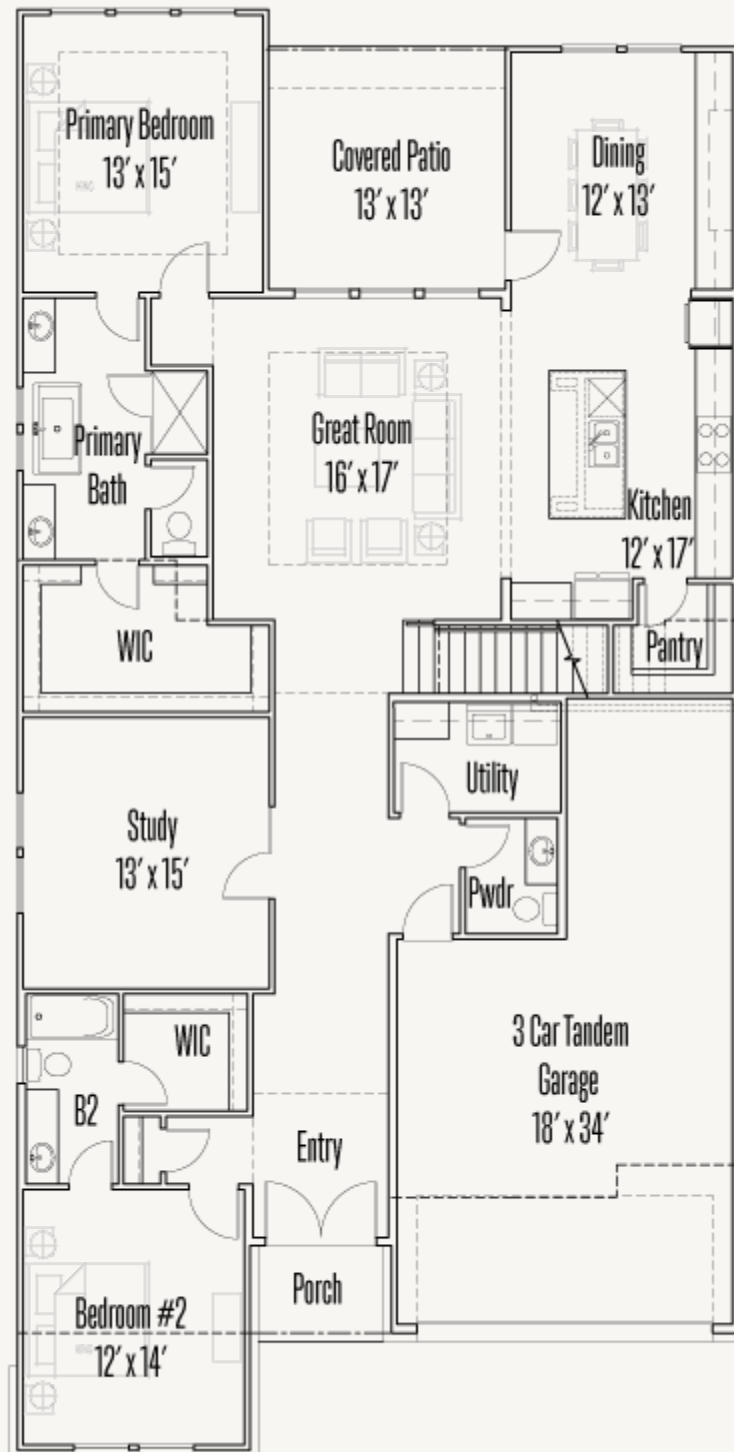

# 28513 ALLSWELL LANE

GARDINER : 50-3286F.1

3,655 sq ft

5 Bedrooms

4.5 Bathrooms

2 Stories

3 Car Garage

KINDER RANCH : 50'S

## FIRST FLOOR

KINDER RANCH : 50'S

## SECOND FLOOR