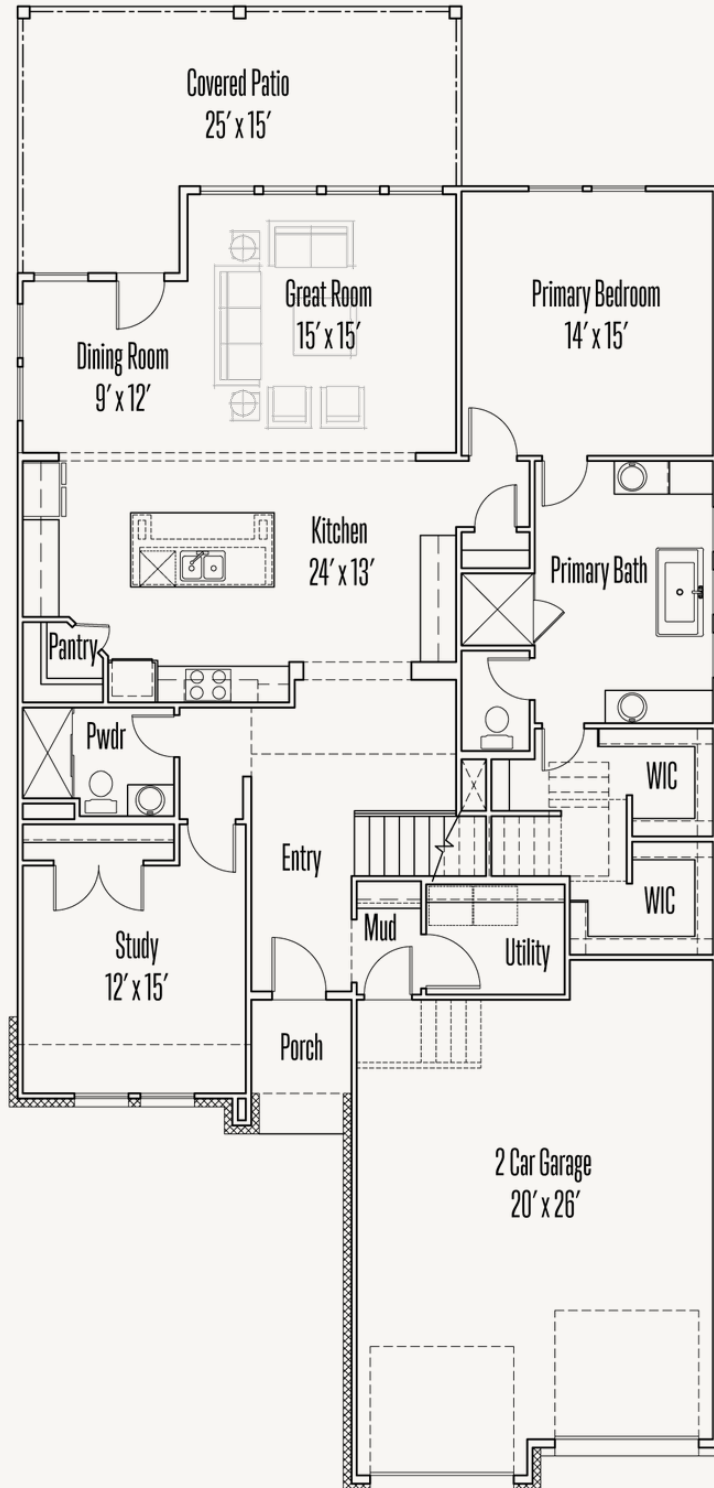

KINDER RANCH : 50'S

28516 ALLSWELL LANE

DUVALL : 50-2751F.1

2,769 sq ft

4 Bedrooms

3.5 Bathrooms

2 Stories

2 Car Garage

KINDER RANCH : 50'S

28516 ALLSWELL LANE

DUVALL : 50-2751F.1

FIRST FLOOR

KINDER RANCH : 50'S

28516 ALLSWELL LANE

DUVALL : 50-2751F.1

SECOND FLOOR