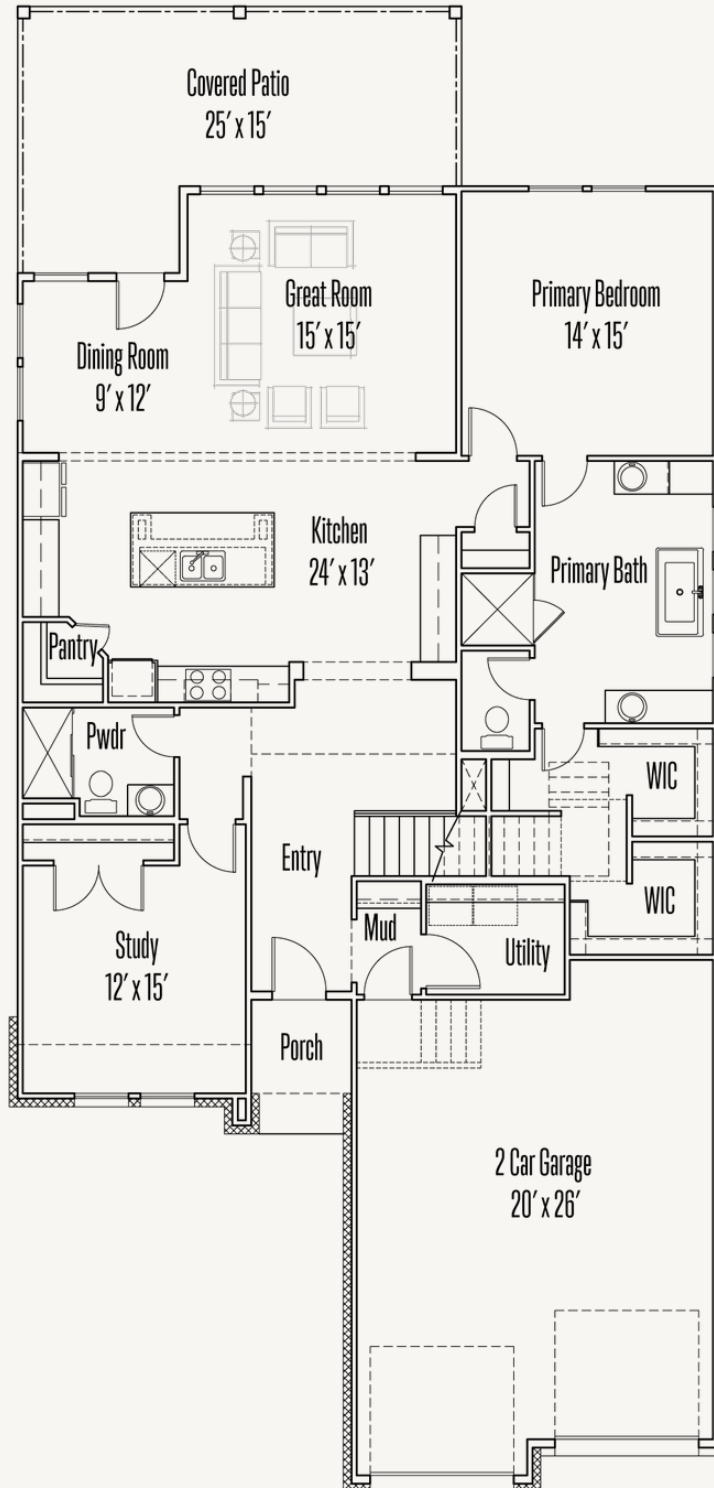

KINDER RANCH : 50'S

28516 ALLSWELL LANE

DUVALL : 50-2751F.1

\$689,900

2,769 sq ft

4 Bedrooms

3.5 Bathrooms

2 Stories

2 Car Garage

KINDER RANCH : 50'S

# 28516 ALLSWELL LANE

DUVALL : 50-2751F.1

## FIRST FLOOR

KINDER RANCH : 50'S

28516 ALLSWELL LANE

DUVALL : 50-2751F.1

SECOND FLOOR