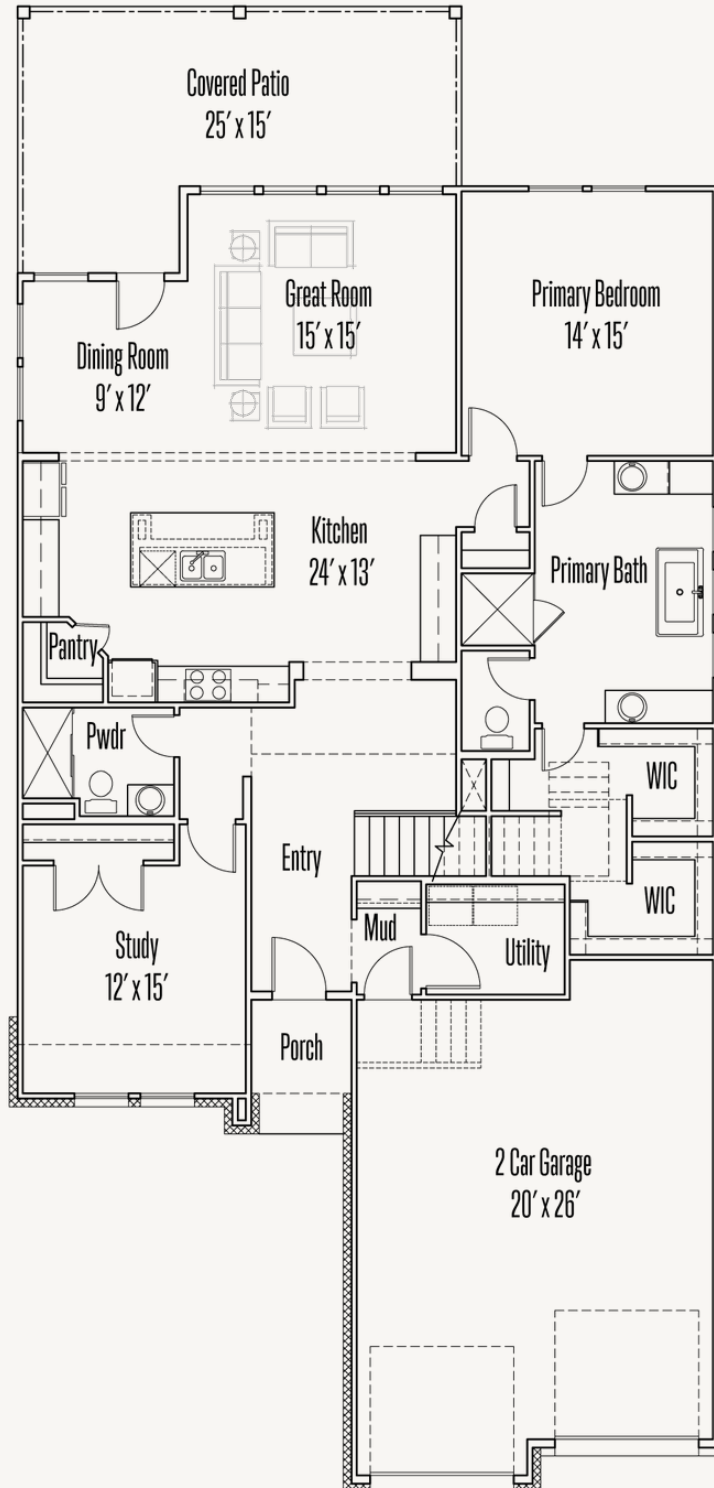

# 28516 ALLSWELL LANE

DUVALL : 50-2751F.1

2,769 sq ft

4 Bedrooms

3.5 Bathrooms

2 Stories

2 Car Garage

KINDER RANCH : 50'S

28516 ALLSWELL LANE

DUVALL : 50-2751F.1

FIRST FLOOR

KINDER RANCH : 50'S

28516 ALLSWELL LANE

DUVALL : 50-2751F.1

SECOND FLOOR