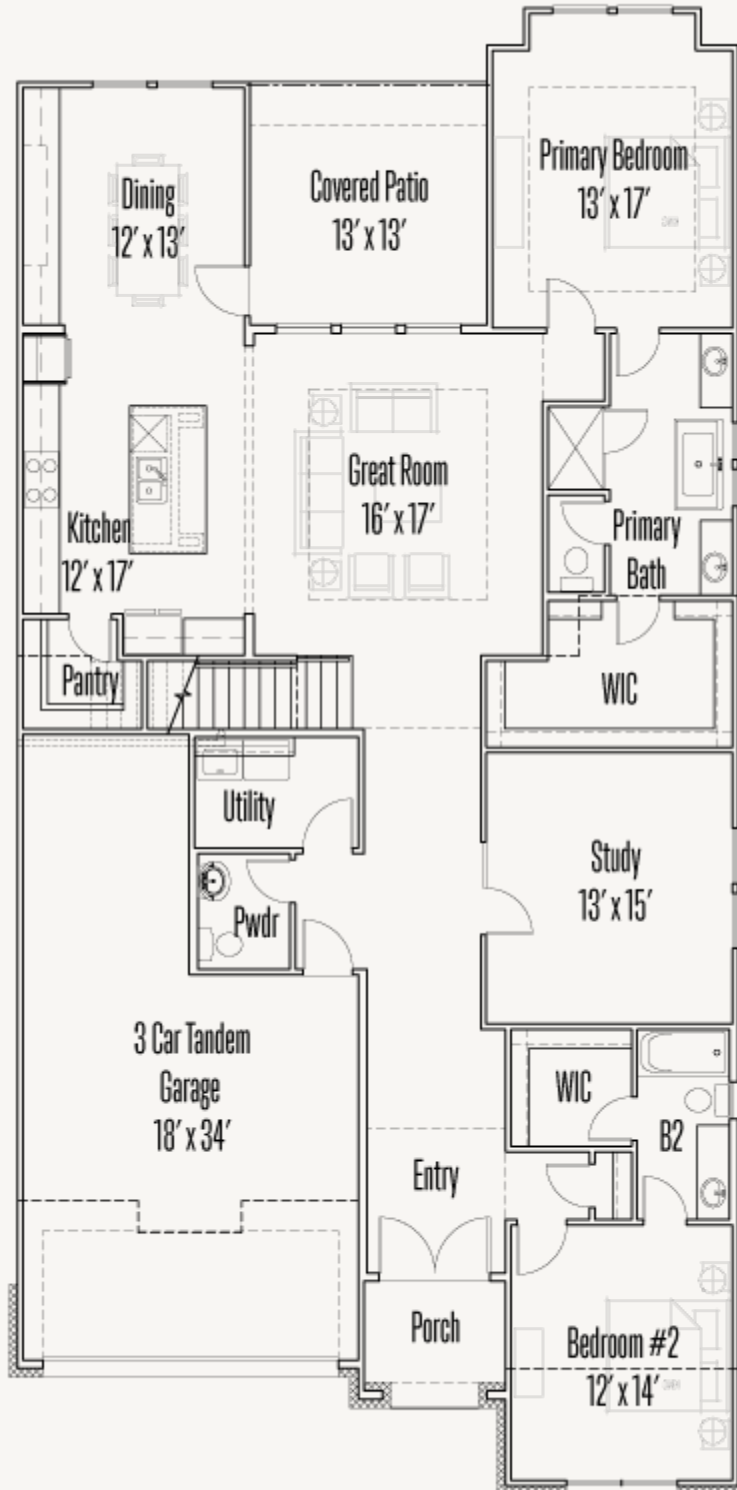

KINDER RANCH : 50'S

28541 ALLSWELL LANE

GARDINER : 50-3286F.1

3,326 sq ft

5 Bedrooms

4.5 Bathrooms

2 Stories

3 Car Garage

KINDER RANCH : 50'S

28541 ALLSWELL LANE

GARDINER : 50-3286F.1

FIRST FLOOR

KINDER RANCH : 50'S

28541 ALLSWELL LANE

GARDINER : 50-3286F.1

SECOND FLOOR