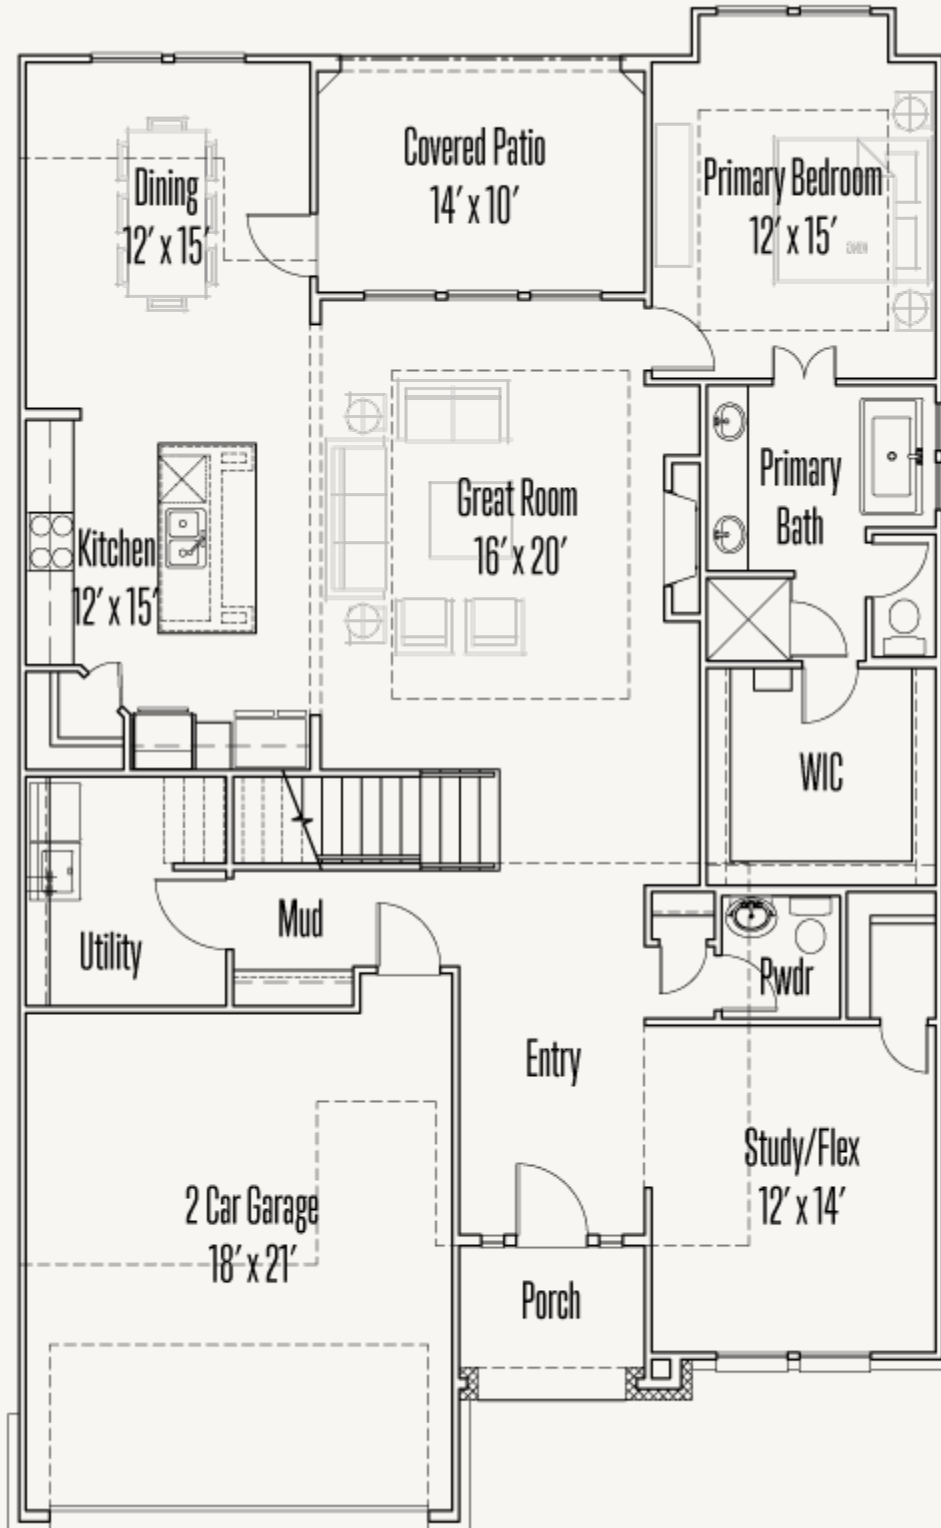

KINDER RANCH : 50'S

28545 ALLSWELL LANE

MARQUIS : 50-2504F.1

2,551 sq ft

3 Bedrooms

2.5 Bathrooms

2 Stories

2 Car Garage

KINDER RANCH : 50'S

28545 ALLSWELL LANE

MARQUIS : 50-2504F.1

FIRST FLOOR

KINDER RANCH : 50'S

28545 ALLSWELL LANE

MARQUIS : 50-2504F.1

SECOND FLOOR