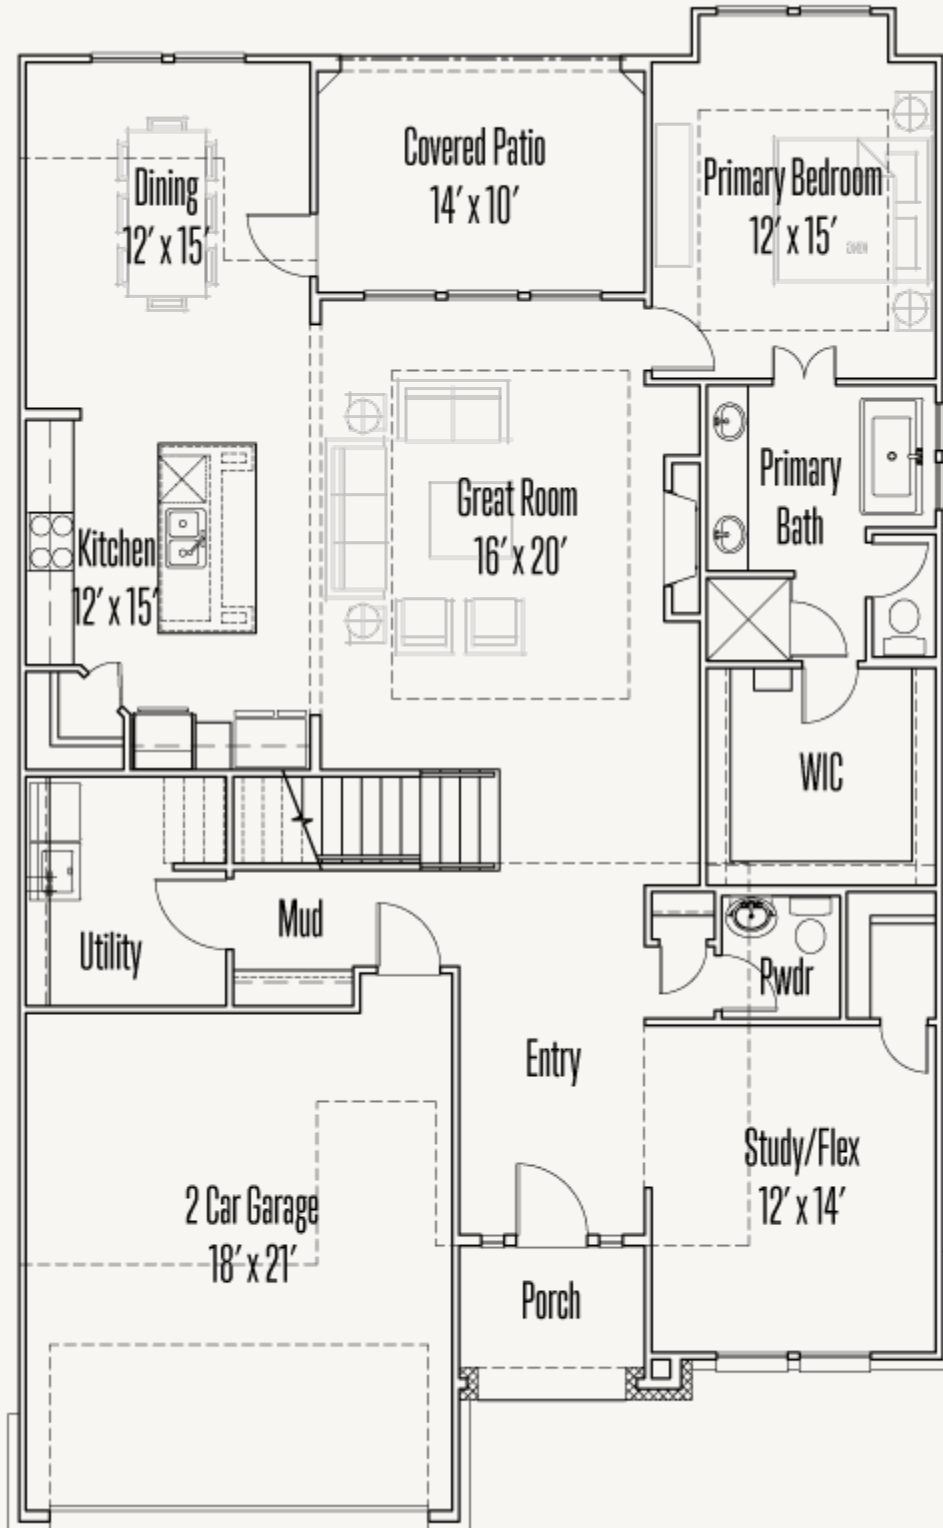

KINDER RANCH : 50'S

28545 ALLSWELL LANE

MARQUIS : 50-2504F.1

2,551 sq ft

3 Bedrooms

2.5 Bathrooms

2 Stories

2 Car Garage

KINDER RANCH : 50'S

28545 ALLSWELL LANE

MARQUIS : 50-2504F.1

FIRST FLOOR

KINDER RANCH : 50'S

28545 ALLSWELL LANE

MARQUIS : 50-2504F.1

SECOND FLOOR