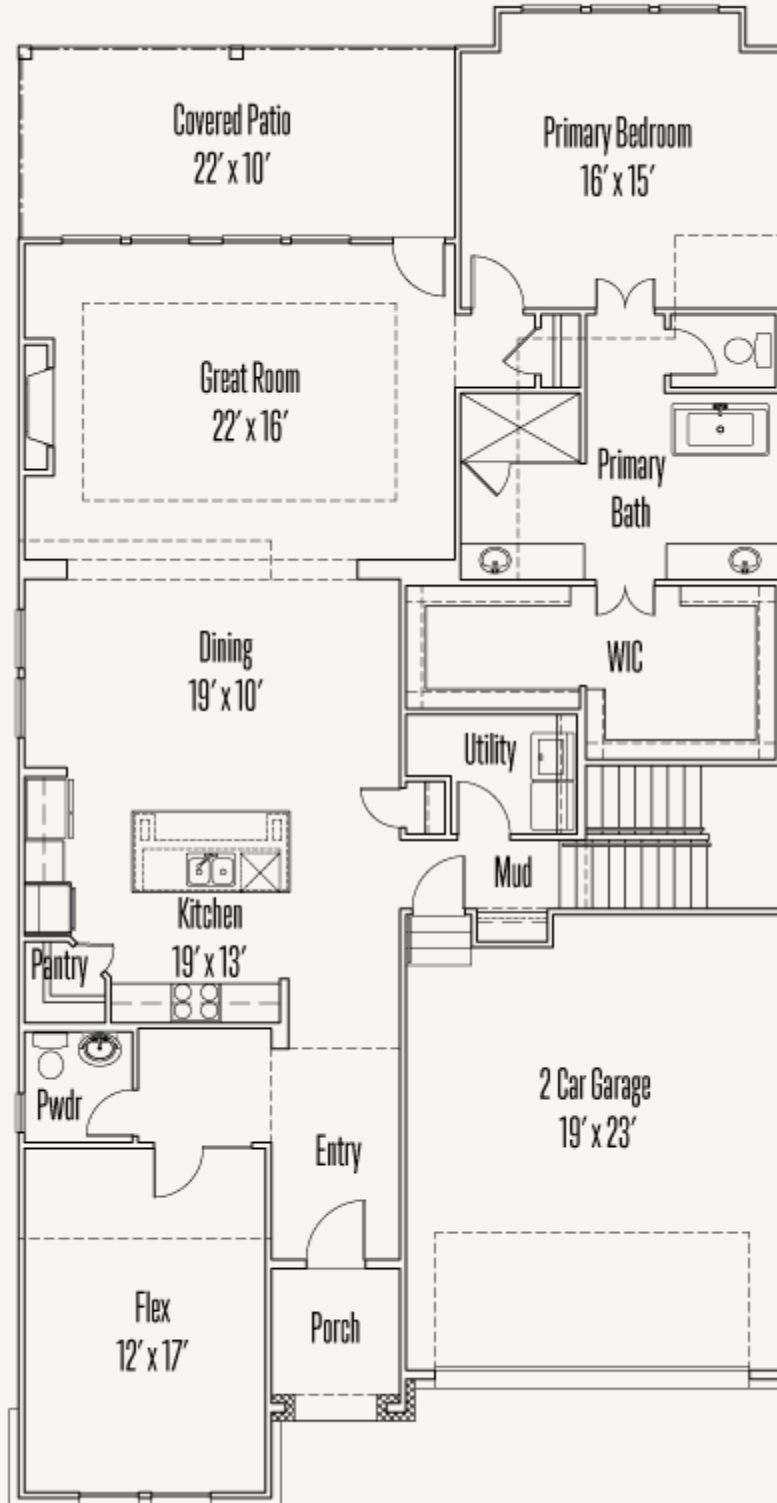

# 28552 ALLSWELL LANE

LEWIS : 50-3083F.1

3,131 sq ft

4 Bedrooms

3.5 Bathrooms

2 Stories

2 Car Garage

KINDER RANCH : 50'S

# 28552 ALLSWELL LANE

LEWIS : 50-3083F.1

## FIRST FLOOR

KINDER RANCH : 50'S

28552 ALLSWELL LANE

LEWIS : 50-3083F.1

SECOND FLOOR