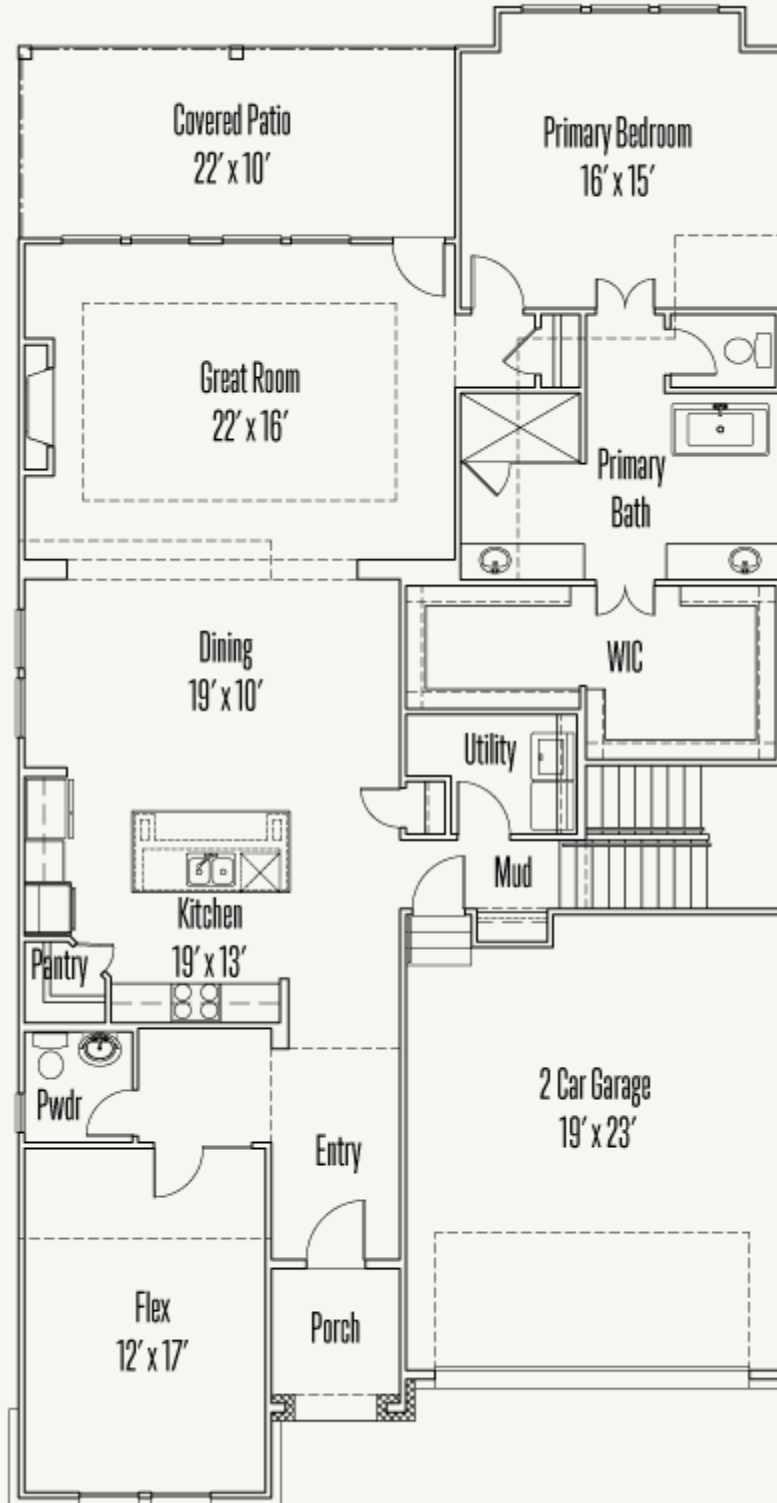

KINDER RANCH : 50'S

28552 ALLSWELL LANE

LEWIS : 50-3083F.1

3,131 sq ft

4 Bedrooms

3.5 Bathrooms

2 Stories

2 Car Garage

KINDER RANCH : 50'S

28552 ALLSWELL LANE

LEWIS : 50-3083F.1

FIRST FLOOR

KINDER RANCH : 50'S

28552 ALLSWELL LANE

LEWIS : 50-3083F.1

SECOND FLOOR